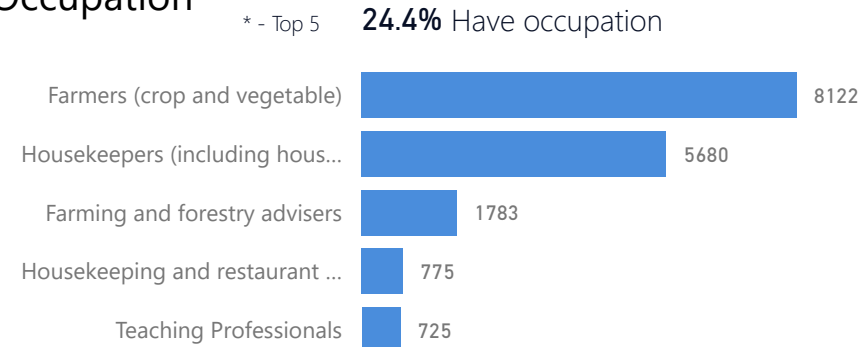

## Age & Gender Breakdown

Women and Children

**86%**

200,162

Female

**53%**

122,331

Elderly

**2%**

5,557

Youth 15-24

**22%**

51,072

Country of Origin	Total
South Sudan	232,648
Sudan	92
Democratic Republic of the Congo	2
Congo, Republic of the	1

## Occupation

\* Age is between 18 - 59 years for Occupation