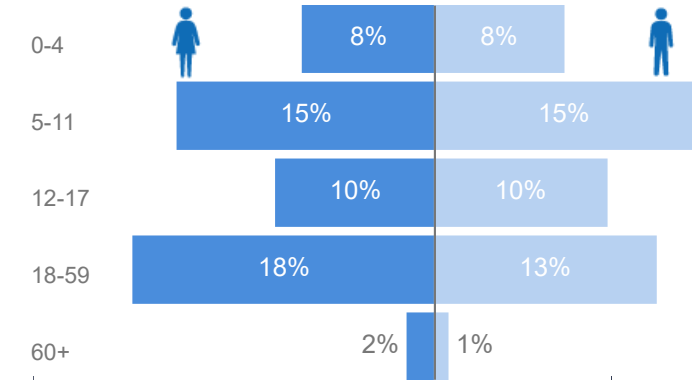

# Uganda - Refugee Statistics October 2020 - Bidibidi

Total Population

**232,743**

Total Refugees

**232,743**

Total Households

**42,754**

Total Asylum-Seekers

## Age & Gender Breakdown

Women and Children

**86%**

200,162

Female

**53%**

122,331

Elderly

## Occupation

\* Age is between 18 - 59 years for Occupation