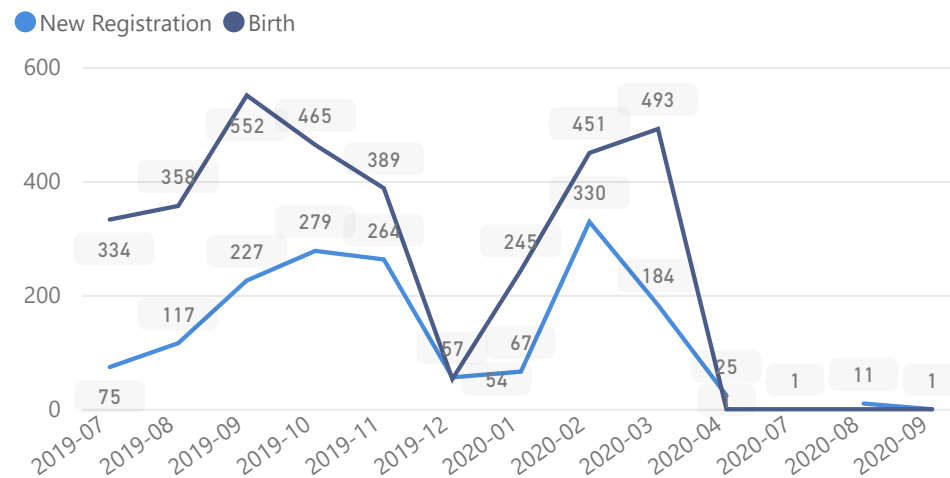

## Age & Gender Breakdown

Women and Children

**86%**

200,162

Female

**53%**

122,331

Elderly

**2%**

5,557

Youth 15-24

**22%**

51,072

Country of Origin	Total
South Sudan	232,648
Sudan	92
Democratic Republic of the Congo	2
Congo, Republic of the	1

## New Registration by Month

## Occupation

\* Age is between 18 - 59 years for Occupation