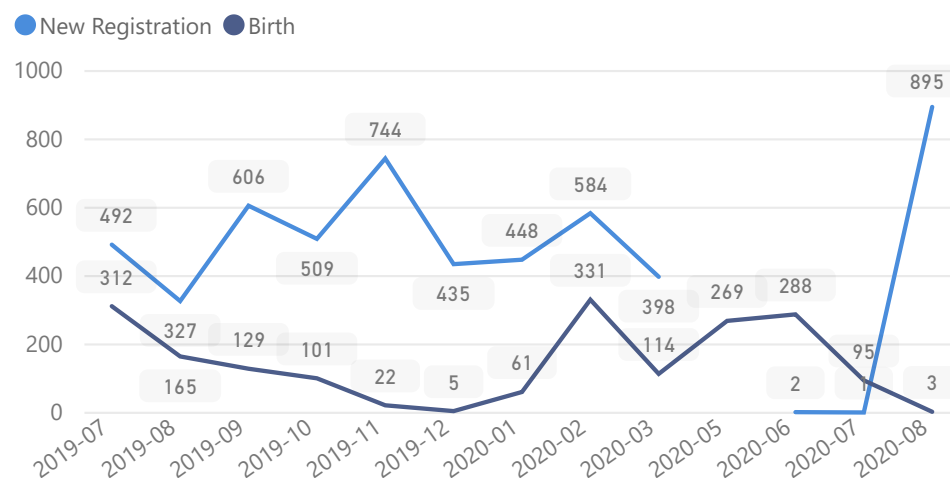

Uganda - Refugee Statistics October 2020 - Imvepi

Total Population

67,439

Total Refugees

67,403

Total Households

19,885

Total Asylum-Seekers

36

Women and Children

83%

56,023

Female

52%

35,089

Elderly

3%

2,038

Youth 15-24

23%

15,264

Zones

Level3	HHs	Individuals
Zone I	9,066	29,801
Zone li	7,408	26,351
Zone lii	2,959	10,265
	568	1,882
Zone Iv	382	896

Age & Gender Breakdown

Country of Origin	Total
South Sudan	66,499
Democratic Republic of the Congo	913
Sudan	23
Central African Republic	1
Chad	1
Senegal	1
United Republic of Tanzania	1

New Registration by Month

Occupation

* Age is between 18 - 59 years for Occupation