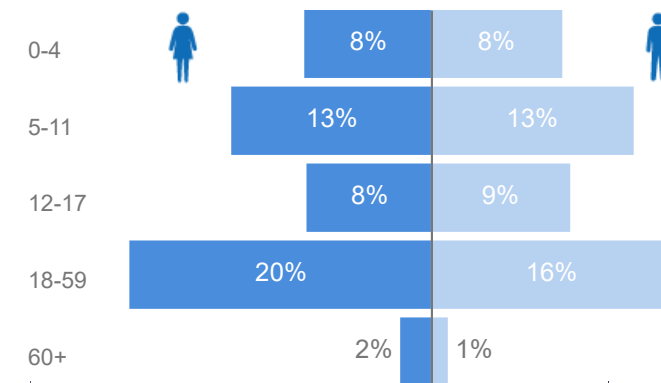

36

Women and Children

83%

56,023

Female

52%

35,089

Elderly

3%

2,038

Youth 15-24

23%

15,264

Zones

Level3	HHs	Individuals
Zone I	9,066	29,801
Zone li	7,408	26,351
Zone lii	2,959	10,265
	568	1,882
Zone Iv	382	896

Age & Gender Breakdown

Country of Origin	Total
South Sudan	66,499
Democratic Republic of the Congo	913
Sudan	23
Central African Republic	1
Chad	1
Senegal	1
United Republic of Tanzania	1

New Registration by Month

Occupation

* Age is between 18 - 59 years for Occupation