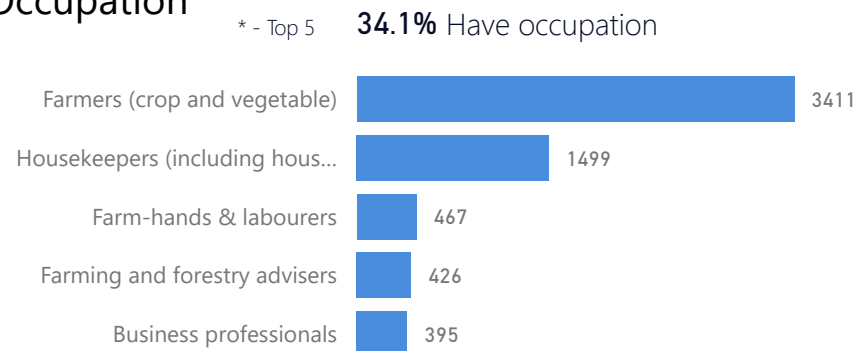

36

Women and Children

83%

56,023

Female

52%

35,089

Elderly

3%

2,038

Youth 15-24

23%

15,264

Zones

Level3	HHs	Individuals
Zone I	9,066	29,801
Zone li	7,408	26,351
Zone lii	2,959	10,265
	568	1,882
Zone Iv	382	896

Age & Gender Breakdown

Country of Origin	Total
South Sudan	66,499
Democratic Republic of the Congo	913
Sudan	23
Central African Republic	1
Chad	1
Senegal	1
United Republic of Tanzania	1

New Registration by Month

Occupation

* Age is between 18 - 59 years for Occupation