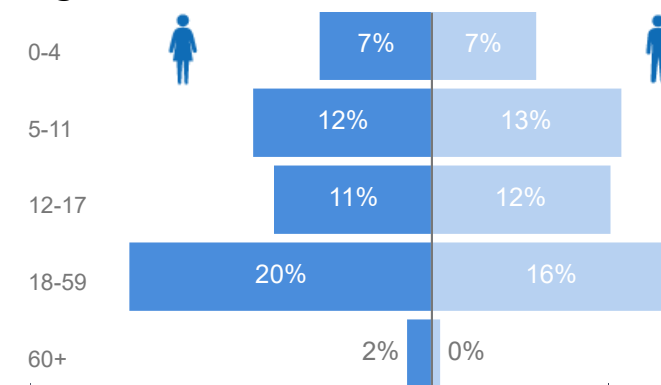

# Uganda - Refugee Statistics October 2020 - Kiryandongo

Total Population

**69,455**

Total Refugees

**69,433**

Total Households

**10,426**

Total Asylum-Seekers

**22**

Women and Children

**84%**

**58,261**

Female

**52%**

**36,131**

Elderly

**2%**

**1,404**

Youth 15-24

**29%**

**19,881**

Zones

Level3	HHs	Individuals
Ranch 1	5,480	35,229
Ranch 37	4,906	32,505
	3	9

Age & Gender Breakdown

\* Age is between 18 - 59 years for Occupation

Specific Needs - Top 7