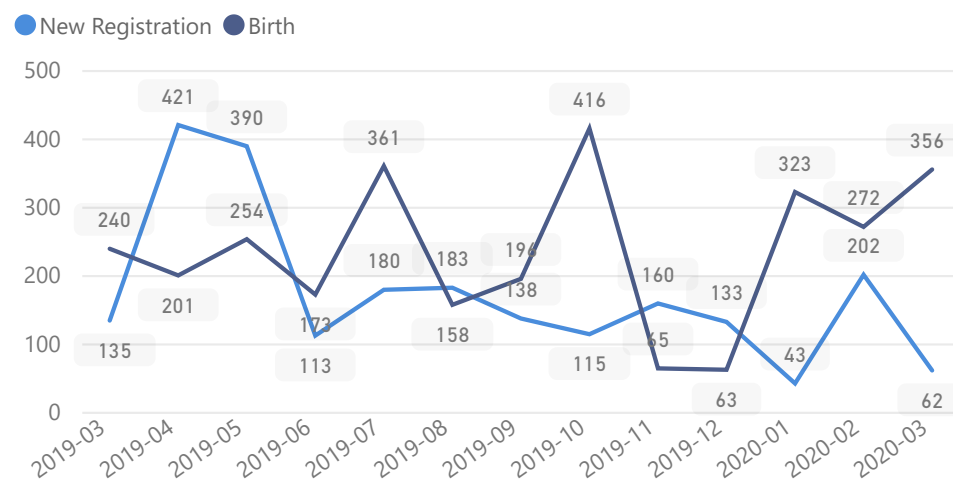

# Uganda - Refugee Statistics October 2020 - Kiryandongo

Total Population

**69,455**

Total Refugees

**69,433**

Total Households

**10,426**

Total Asylum-Seekers

**22**

Women and Children

**84%**

**58,261**

Female

**52%**

**36,131**

Elderly

**2%**

**1,404**

Youth 15-24

**29%**

**19,881**

Zones

Level3	HHs	Individuals
Ranch 1	5,480	35,229
Ranch 37	4,906	32,505
	3	9

Age & Gender Breakdown

Country of Origin	Total
South Sudan	68,772
Democratic Republic of the Congo	236
Sudan	217
Kenya	151
Burundi	38
Rwanda	28
Somalia	8

New Registration by Month

Occupation

\* - Top 5 **27.6%** Have occupation