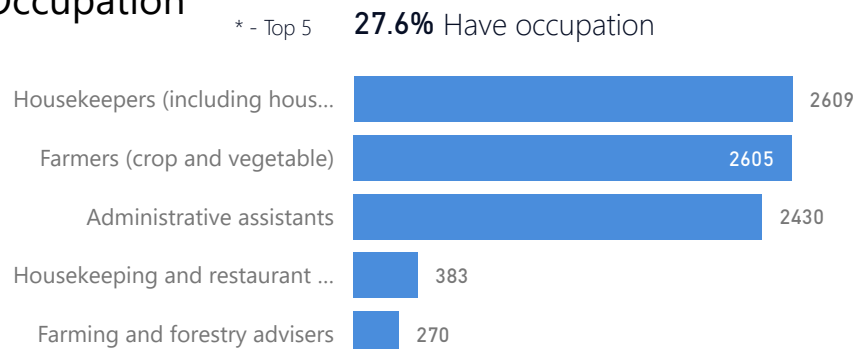

**22**

Women and Children

**84%**

**58,261**

Female

**52%**

**36,131**

Elderly

**2%**

**1,404**

Youth 15-24

**29%**

**19,881**

Zones

Level3	HHs	Individuals
Ranch 1	5,480	35,229
Ranch 37	4,906	32,505
	3	9

Age & Gender Breakdown

Country of Origin	Total
South Sudan	68,772
Democratic Republic of the Congo	236
Sudan	217
Kenya	151
Burundi	38
Rwanda	28
Somalia	8

New Registration by Month

Occupation

\* - Top 5 **27.6%** Have occupation

\* Age is between 18 - 59 years for Occupation

Specific Needs - Top 7