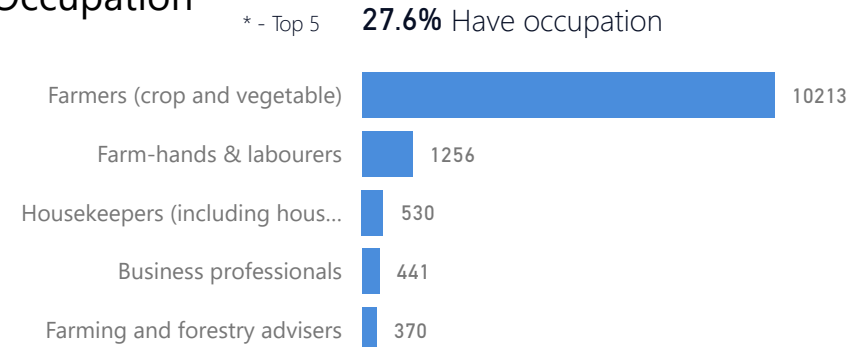

3%

3,185

Youth 15-24

21%

26,294

Zones

Level3	HHs	Individuals
Sweswe	8,222	25,680
Byabakora	6,819	20,967
Mukondo	5,453	17,468
Itambabiniga	5,049	15,282
Bwiriza	5,361	14,816
Kakoni	3,247	8,859
Buliti	2,866	8,204
Kaborogota	2,377	7,108
Bukere	1,246	5,031
	409	642
Makindye Division	8	31
Kyempango	2	8
Rubondo	2	6
Rubaga Division	2	4

Age & Gender Breakdown

New Registration by Month

Occupation

* Age is between 18 - 59 years for Occupation

Specific Needs - Top 7