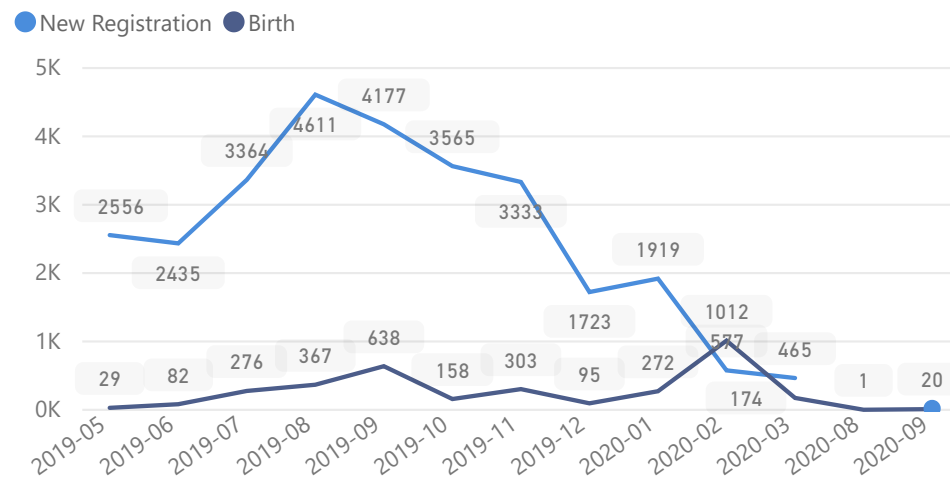

3,043

Women and Children

78%

97,460

Female

50%

62,275

Elderly

3%

3,185

Youth 15-24

21%

26,294

Zones

Level3	HHs	Individuals
Sweswe	8,222	25,680
Byabakora	6,819	20,967
Mukondo	5,453	17,468
Itambabiniga	5,049	15,282
Bwiriza	5,361	14,816
Kakoni	3,247	8,859
Buliti	2,866	8,204
Kaborogota	2,377	7,108
Bukere	1,246	5,031
	409	642
Makindye Division	8	31
Kyempango	2	8
Rubondo	2	6
Rubaga Division	2	4

Age & Gender Breakdown

New Registration by Month

Occupation

* Age is between 18 - 59 years for Occupation

Specific Needs - Top 7