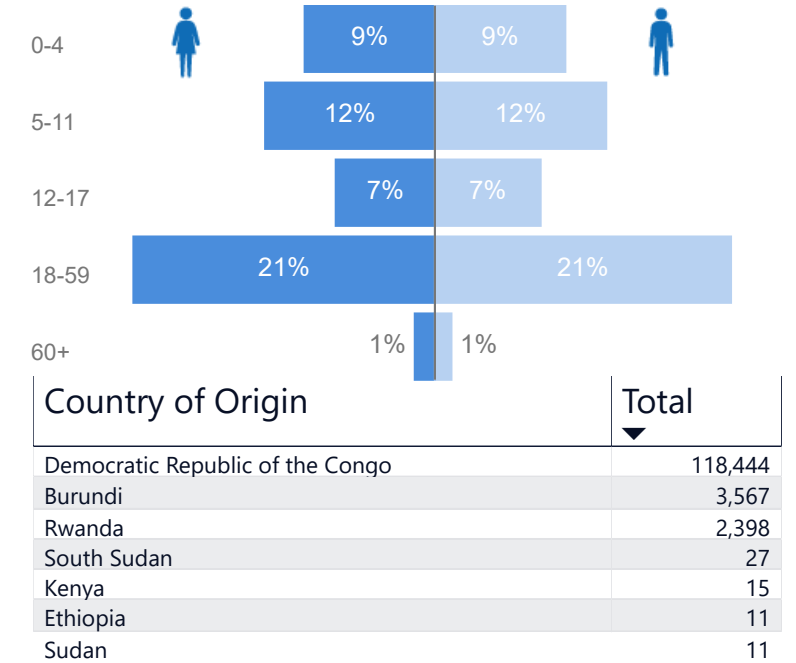

3,043

Women and Children

78%

97,460

Female

50%

62,275

Elderly

3%

3,185

Youth 15-24

21%

26,294

Zones

Level3	HHs	Individuals
Sweswe	8,222	25,680
Byabakora	6,819	20,967
Mukondo	5,453	17,468
Itambabiniga	5,049	15,282
Bwiriza	5,361	14,816
Kakoni	3,247	8,859
Buliti	2,866	8,204
Kaborogota	2,377	7,108
Bukere	1,246	5,031
	409	642
Makindye Division	8	31
Kyempango	2	8
Rubondo	2	6
Rubaga Division	2	4

Age & Gender Breakdown

New Registration by Month

Occupation

* Age is between 18 - 59 years for Occupation

Specific Needs - Top 7