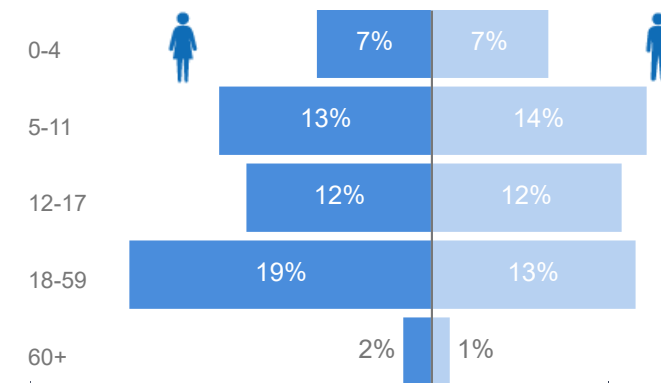

0

Women and Children

86%

4,773

Female

53%

2,953

Elderly

3%

156

Youth 15-24

26%

1,426

Zones

Level3	HHs	Individuals
Zone B	450	2,816
Zone A	441	2,731

Age & Gender Breakdown

Country of Origin	Total
Democratic Republic of the Congo	5,545
South Sudan	2

New Registration by Month

Occupation

* Age is between 18 - 59 years for Occupation

Specific Needs - Top 7