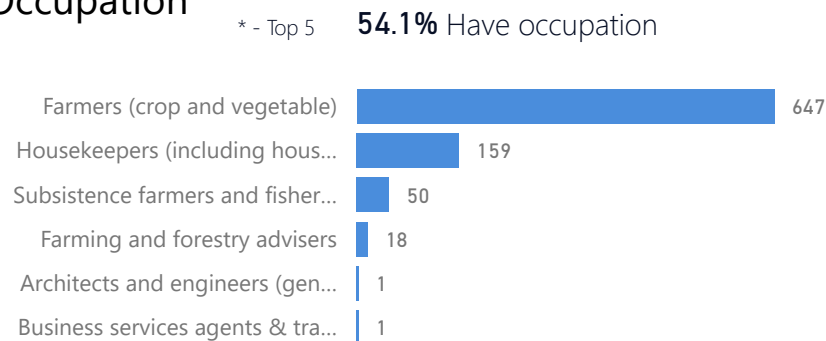

3%

156

Youth 15-24

26%

1,426

Zones

Level3	HHs	Individuals
Zone B	450	2,816
Zone A	441	2,731

Age & Gender Breakdown

Country of Origin	Total
Democratic Republic of the Congo	5,545
South Sudan	2

New Registration by Month

Occupation

* Age is between 18 - 59 years for Occupation

Specific Needs - Top 7