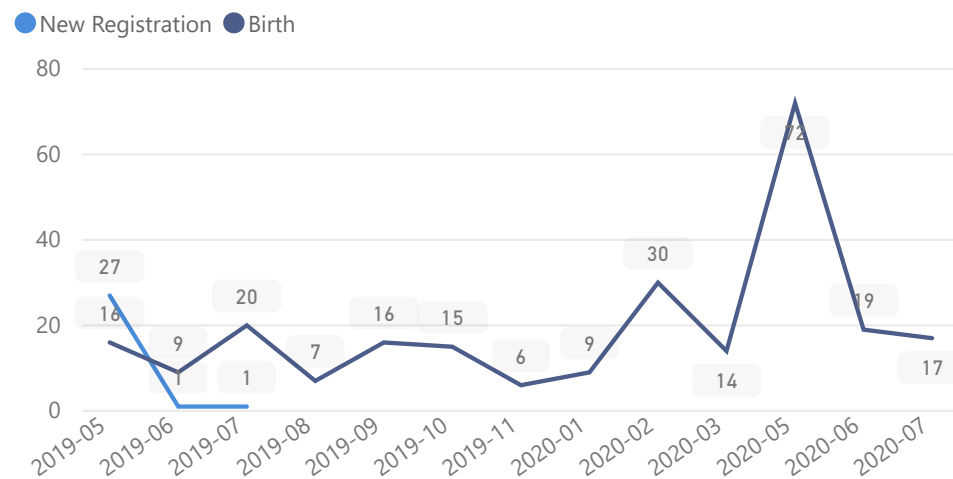

Uganda - Refugee Statistics October 2020 - Lobule

Total Population

5,547

Total Refugees

5,547

Total Households

891

Total Asylum-Seekers

3%

156

Youth 15-24

26%

1,426

Zones

Level3	HHs	Individuals
Zone B	450	2,816
Zone A	441	2,731

Age & Gender Breakdown

Country of Origin	Total
Democratic Republic of the Congo	5,545
South Sudan	2

New Registration by Month

Occupation

* Age is between 18 - 59 years for Occupation

Specific Needs - Top 7