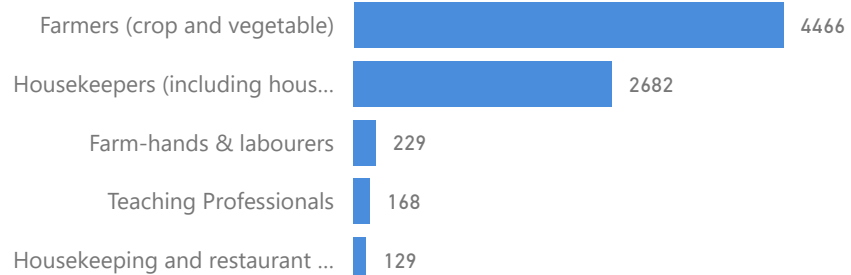

Age & Gender Breakdown

Country of Origin	Total
South Sudan	53,556
Sudan	261
Democratic Republic of the Congo	1

New Registration by Month

● New Registration ● Birth

Occupation

* - Top 5 **41.8%** Have occupation

* Age is between 18 - 59 years for Occupation

Specific Needs - Top 7