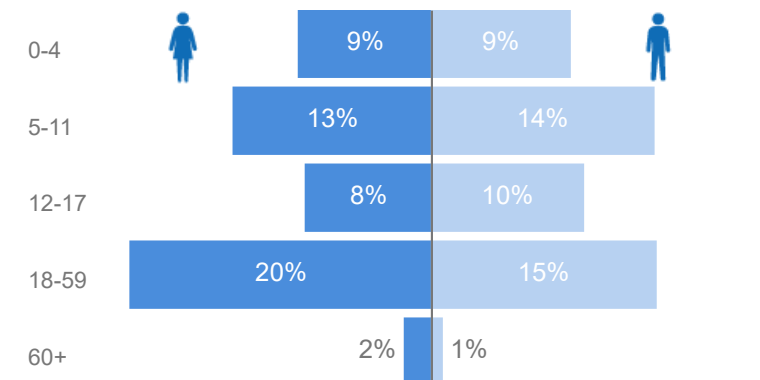

10

Women and Children

85%

45,598

Female

51%

27,643

Elderly

2%

1,301

Youth 15-24

22%

11,929

Zones

Level3	HHs	Individuals
Zone 5B	3,998	13,273
Zone 7	2,886	10,451
Zone 4	2,179	7,491
Zone 5A	2,057	7,369
Zone 6	1,826	5,860
Zone 2	1,291	3,856
Zone 1	946	2,856
Zone 3	734	2,589
	23	35

Age & Gender Breakdown

Country of Origin	Total
South Sudan	53,556
Sudan	261
Democratic Republic of the Congo	1

New Registration by Month

● New Registration ● Birth

Occupation

* - Top 5 **41.8%** Have occupation

* Age is between 18 - 59 years for Occupation

Specific Needs - Top 7