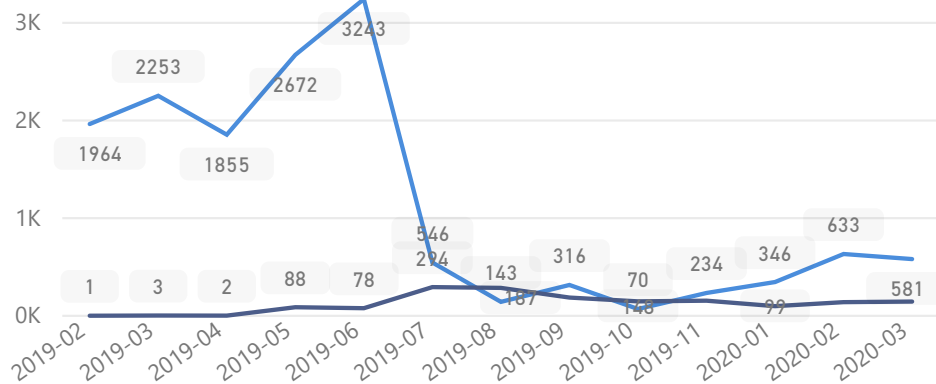

2%

1,301

Youth 15-24

22%

11,929

Zones

Level3	HHs	Individuals
Zone 5B	3,998	13,273
Zone 7	2,886	10,451
Zone 4	2,179	7,491
Zone 5A	2,057	7,369
Zone 6	1,826	5,860
Zone 2	1,291	3,856
Zone 1	946	2,856
Zone 3	734	2,589
	23	35

Age & Gender Breakdown

Country of Origin	Total
South Sudan	53,556
Sudan	261
Democratic Republic of the Congo	1

New Registration by Month

● New Registration ● Birth

Occupation

* - Top 5 **41.8%** Have occupation