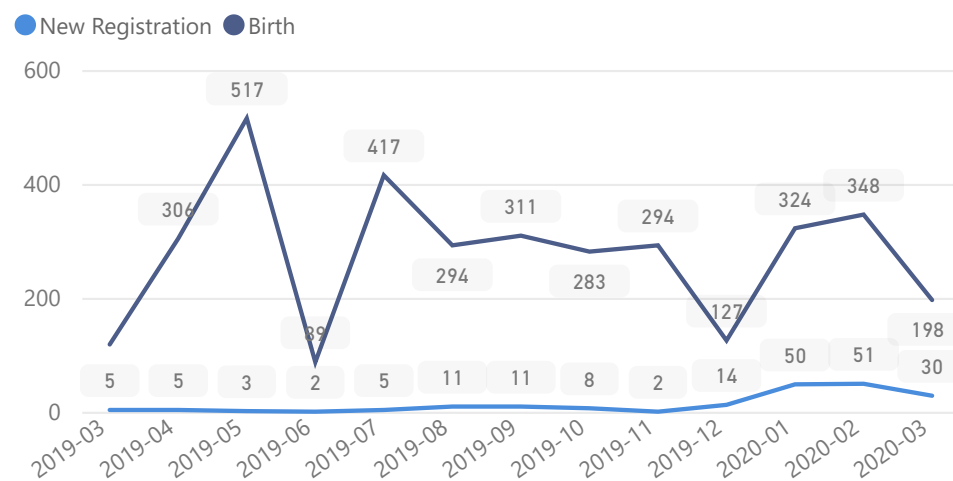

Elderly

4%

5,272

Total Refugees

122,837

Total Asylum-Seekers

14

Female

53%

64,776

Youth 15-24

23%

28,503

Zones

Level3	HHs	Individuals
Morobi	8,507	34,405
Dongo West	6,383	24,739
Chinyi	4,873	19,113
Basecamp Ibakwe	3,353	14,863
Dongo East	3,079	12,536
Belemaling	2,405	10,174
Budri	1,847	6,897
Zone 1	1	5

Age & Gender Breakdown

Country of Origin	Total
South Sudan	122,816
Sudan	32
Democratic Republic of the Congo	3

New Registration by Month

Occupation

* Age is between 18 - 59 years for Occupation

Specific Needs - Top 7