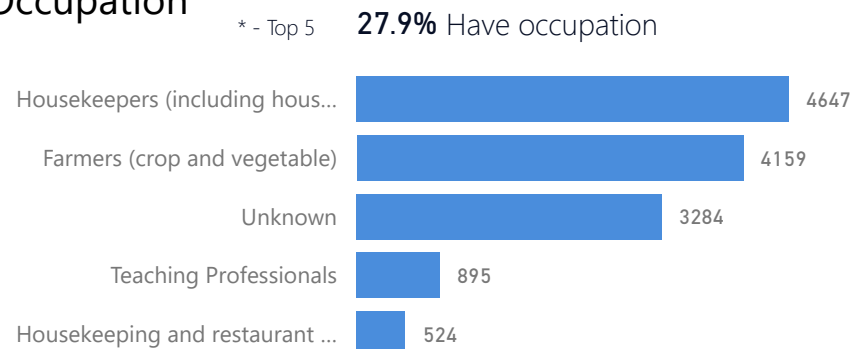

53%

64,776

Youth 15-24

23%

28,503

Zones

Level3	HHs	Individuals
Morobi	8,507	34,405
Dongo West	6,383	24,739
Chinyi	4,873	19,113
Basecamp Ibakwe	3,353	14,863
Dongo East	3,079	12,536
Belemaling	2,405	10,174
Budri	1,847	6,897
Zone 1	1	5

Age & Gender Breakdown

Country of Origin	Total
South Sudan	122,816
Sudan	32
Democratic Republic of the Congo	3

New Registration by Month

Occupation

* Age is between 18 - 59 years for Occupation

Specific Needs - Top 7