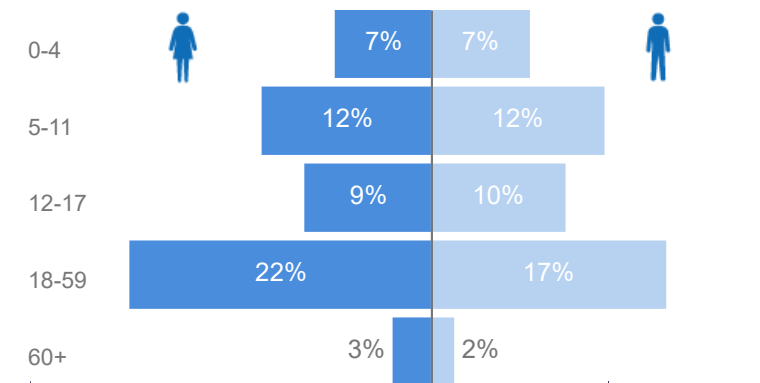

Elderly

4%

5,272

Total Refugees

122,837

Total Asylum-Seekers

14

Female

53%

64,776

Youth 15-24

23%

28,503

Zones

Level3	HHs	Individuals
Morobi	8,507	34,405
Dongo West	6,383	24,739
Chinyi	4,873	19,113
Basecamp Ibakwe	3,353	14,863
Dongo East	3,079	12,536
Belemaling	2,405	10,174
Budri	1,847	6,897
Zone 1	1	5

Age & Gender Breakdown

Country of Origin	Total
South Sudan	122,816
Sudan	32
Democratic Republic of the Congo	3

New Registration by Month

Occupation

* Age is between 18 - 59 years for Occupation

Specific Needs - Top 7