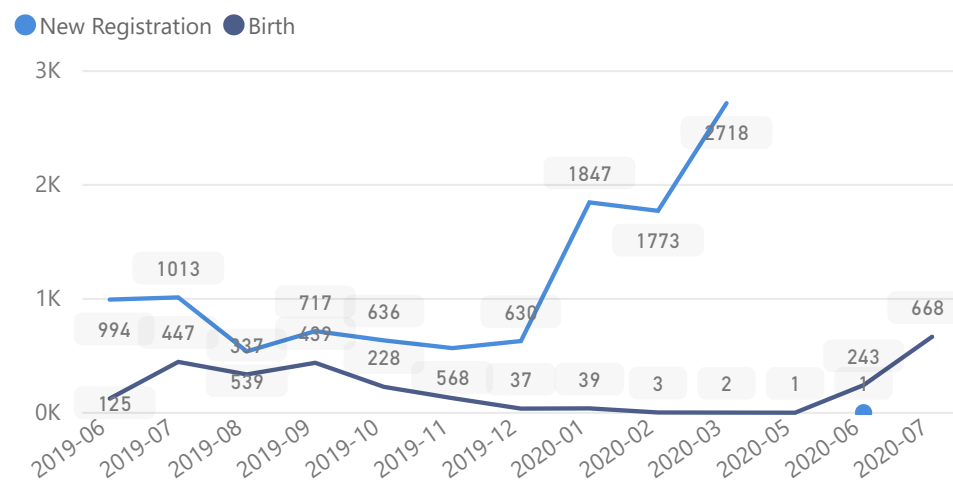

Uganda - Refugee Statistics October 2020 - Rhino

Total Population

121,533

Total Refugees

121,512

Total Households

30,325

Total Asylum-Seekers

21

Women and Children

82%

99,797

Female

51%

61,468

Elderly

2%

2,763

Youth 15-24

26%

31,790

Zones

Level3	HHs	Individuals
Zone Vii	11,885	38,849
Zone Vi	6,738	27,679
Zone I	2,552	13,418
Zone V	2,212	12,971
Zone Ii	3,162	12,874
Zone Iv	2,733	10,996
Zone Iii	1,057	4,760

Age & Gender Breakdown

Country of Origin	Total
South Sudan	117,646
Democratic Republic of the Congo	2,975
Sudan	809
Rwanda	44
Burundi	24
Central African Republic	12
Kenya	10

New Registration by Month

Occupation