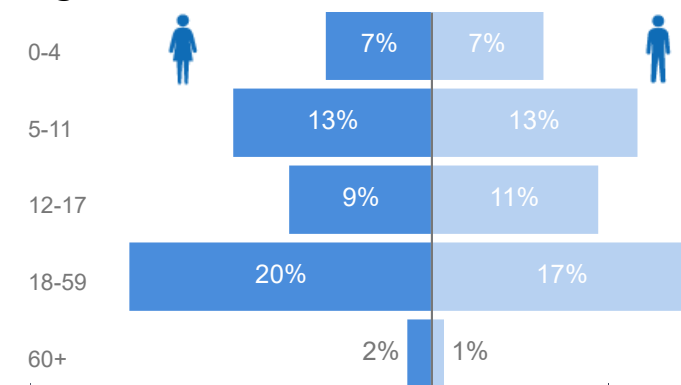

21

Women and Children

82%

99,797

Female

51%

61,468

Elderly

2%

2,763

Youth 15-24

26%

31,790

Zones

Level3	HHs	Individuals
Zone Vii	11,885	38,849
Zone Vi	6,738	27,679
Zone I	2,552	13,418
Zone V	2,212	12,971
Zone Ii	3,162	12,874
Zone Iv	2,733	10,996
Zone Iii	1,057	4,760

Age & Gender Breakdown

Country of Origin	Total
South Sudan	117,646
Democratic Republic of the Congo	2,975
Sudan	809
Rwanda	44
Burundi	24
Central African Republic	12
Kenya	10

New Registration by Month

Occupation

* Age is between 18 - 59 years for Occupation

Specific Needs - Top 7