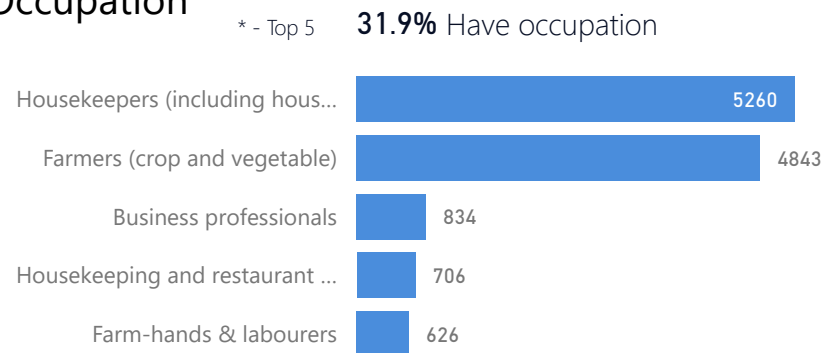

Age & Gender Breakdown

Country of Origin	Total
South Sudan	117,646
Democratic Republic of the Congo	2,975
Sudan	809
Rwanda	44
Burundi	24
Central African Republic	12
Kenya	10

New Registration by Month

Occupation

* Age is between 18 - 59 years for Occupation

Specific Needs - Top 7