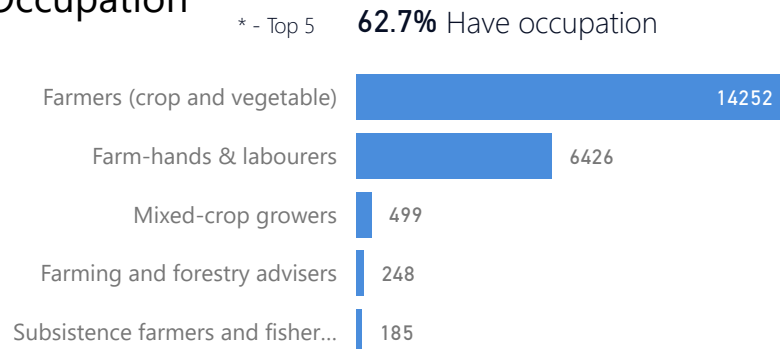

Age & Gender Breakdown

Country of Origin	Total
Democratic Republic of the Congo	73,015
Rwanda	171
South Sudan	137
Burundi	54
Kenya	6
Central African Republic	3
Senegal	1
Somalia	1

New Registration by Month

Occupation

* Age is between 18 - 59 years for Occupation

Specific Needs - Top 7