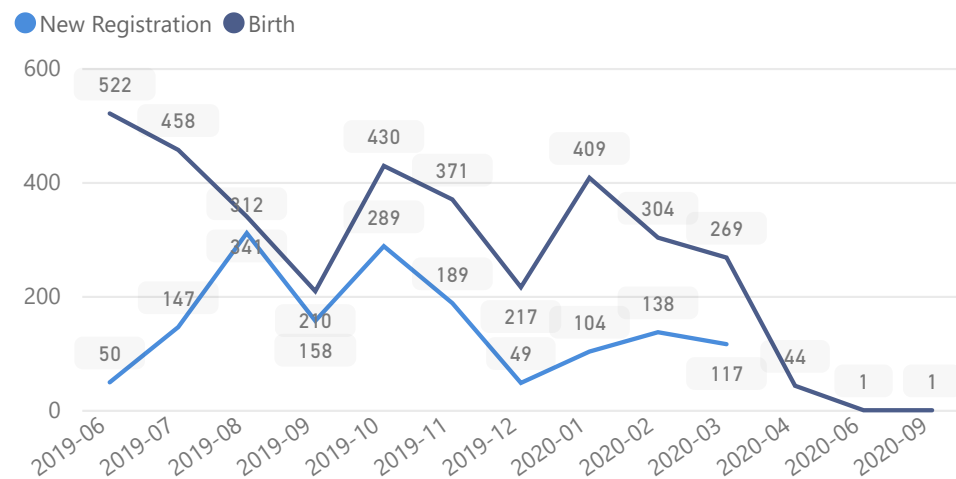

Uganda - Refugee Statistics October 2020 - Rwamwanja

Total Population

73,388

Total Households

18,463

Women and Children

82%

60,221

Elderly

2%

1,800

Total Refugees

73,035

Total Asylum-Seekers

353

Female

Age & Gender Breakdown

Country of Origin	Total
Democratic Republic of the Congo	73,015
Rwanda	171
South Sudan	137
Burundi	54
Kenya	6
Central African Republic	3
Senegal	1
Somalia	1

New Registration by Month

Occupation

* Age is between 18 - 59 years for Occupation

Specific Needs - Top 7