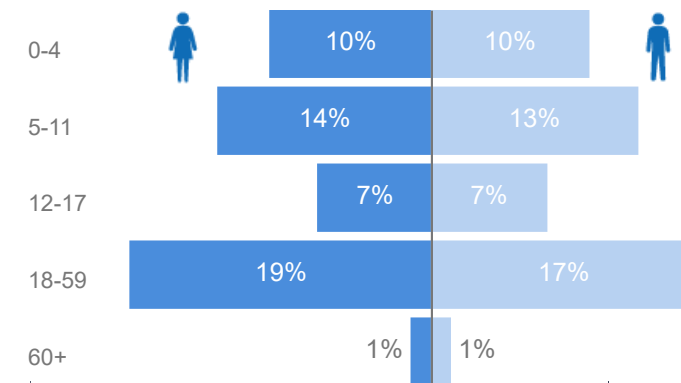

Elderly

2%

1,800

Total Refugees

73,035

Total Asylum-Seekers

353

Female

Age & Gender Breakdown

Country of Origin	Total
Democratic Republic of the Congo	73,015
Rwanda	171
South Sudan	137
Burundi	54
Kenya	6
Central African Republic	3
Senegal	1
Somalia	1

New Registration by Month

Occupation

* Age is between 18 - 59 years for Occupation

Specific Needs - Top 7