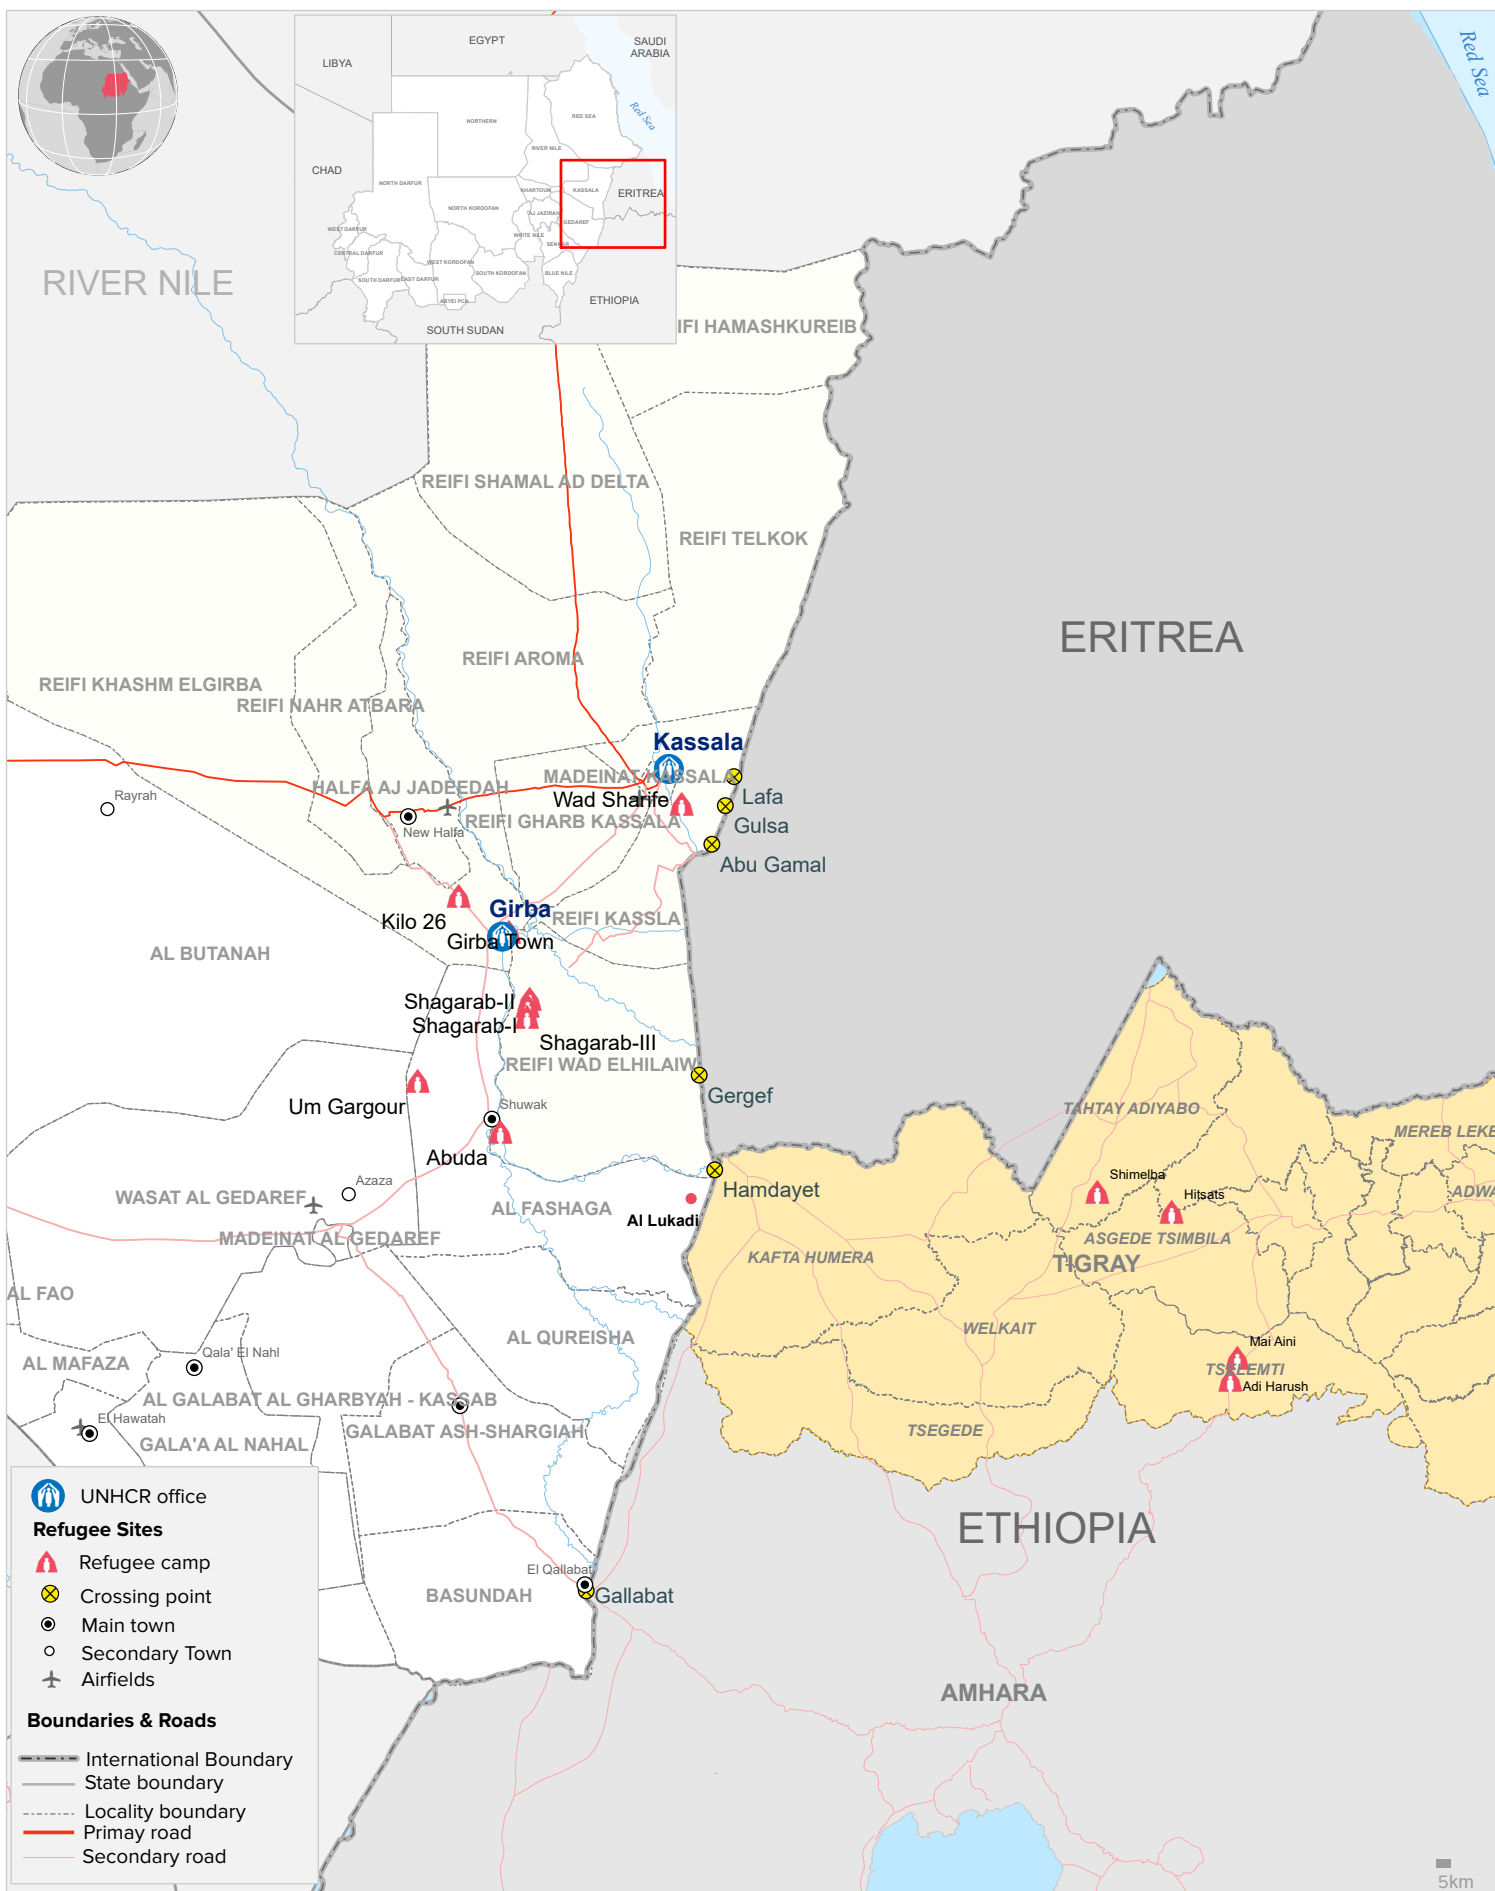

SUDAN: Eastern Sudan States

UNHCR presence and refugee locations

As of 10 Nov 2020

The depiction and use of boundaries, geographic names and related data shown on maps and included in lists, tables, documents, and databases are not warranted to be error free nor do they necessarily imply official endorsement or acceptance by the United Nations. Final status of the Abyei area is not yet determined.
 Creation date: 10/11/2020 Sources: UNHCR, OCHA. Author: UNHCR Feedback: Information Management "sukhim@unhcr.org"