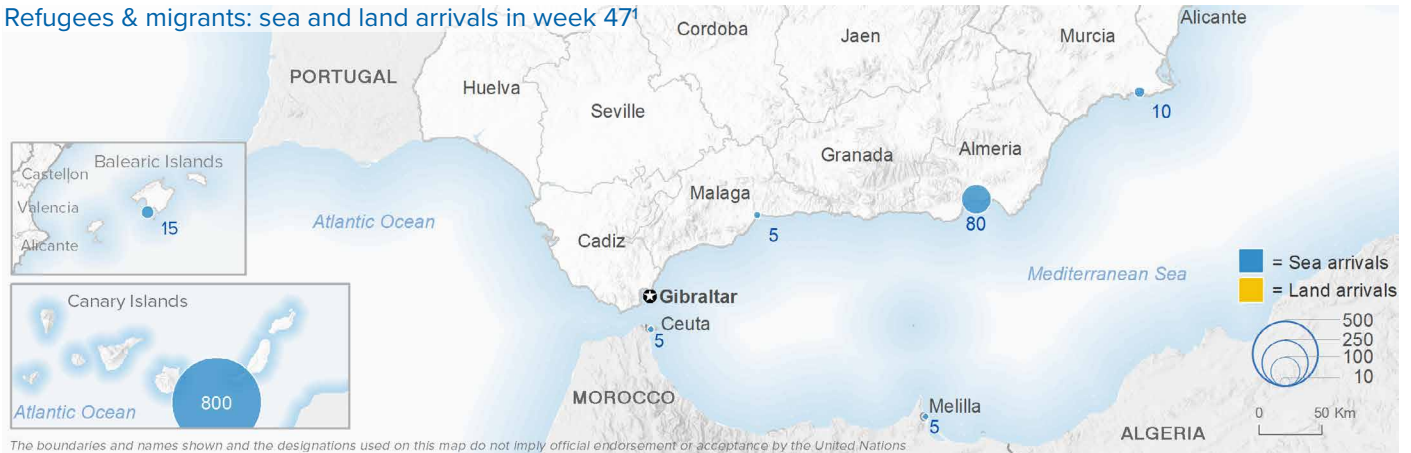

# SPAIN Weekly snapshot - Week 47 (16 - 22 Nov 2020)

The charts below are based on figures from the Ministry of Interior and UNHCR estimates. All figures are provisional and subject to change

## Refugees & migrants: sea and land arrivals in week 47<sup>1</sup>

The boundaries and names shown and the designations used on this map do not imply official endorsement or acceptance by the United Nations

### Total Sea and Land

### Sea and land arrivals during the last five weeks<sup>1</sup>