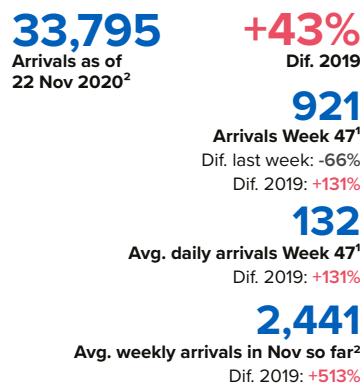

SPAIN Weekly snapshot - Week 47 (16 - 22 Nov 2020)

The charts below are based on figures from the Ministry of Interior and UNHCR estimates. All figures are provisional and subject to change

Refugees & migrants: sea and land arrivals in week 47¹

The boundaries and names shown and the designations used on this map do not imply official endorsement or acceptance by the United Nations

Total Sea and Land

Sea

Land (Ceuta & Melilla)

Sea and land arrivals during the last five weeks¹

Arrivals per month²

Most common nationalities, Jan - Sep 2020²

Demographic breakdown, Jan - Sep 2020²