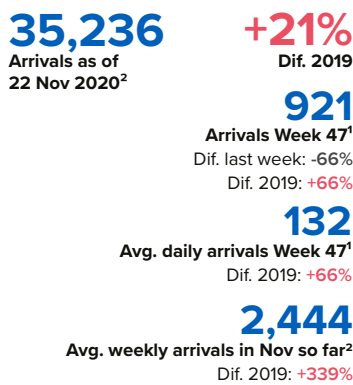

Total Sea and Land