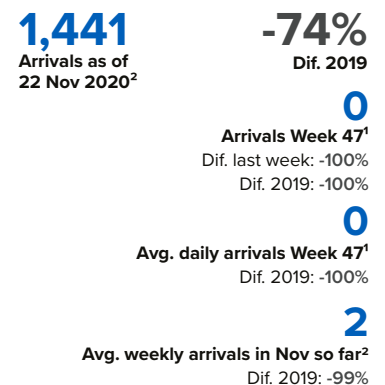

Land (Ceuta & Melilla)