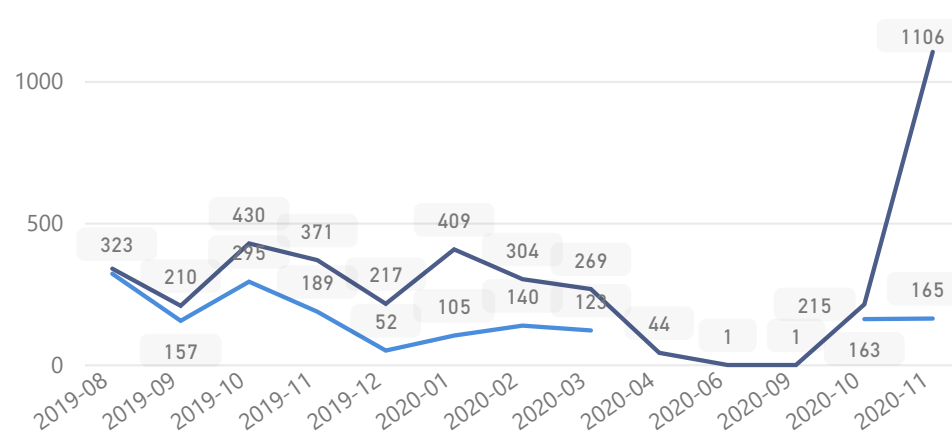

New Registration by Month

● New Registration ● Birth