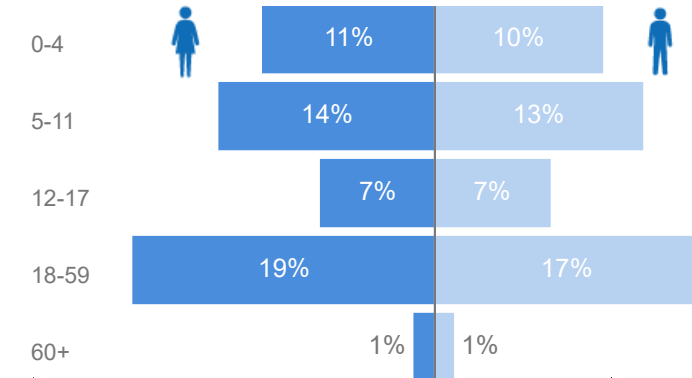

531

Women and Children

82%

61,476

Female

52%

38,554

Elderly

Age & Gender Breakdown

Country of Origin	Total
Democratic Republic of the Congo	74,275
Rwanda	196
South Sudan	149
Burundi	54
Kenya	6
Central African Republic	3
Senegal	1
Somalia	1

New Registration by Month

● New Registration ● Birth

Occupation

* - Top 5 **62.8%** Have occupation

Farmers (crop and vegetable)	14249
Farm-hands & labourers	7115
Mixed-crop growers	498
Farming and forestry advisers	248
Subsistence farmers and fisher...	185