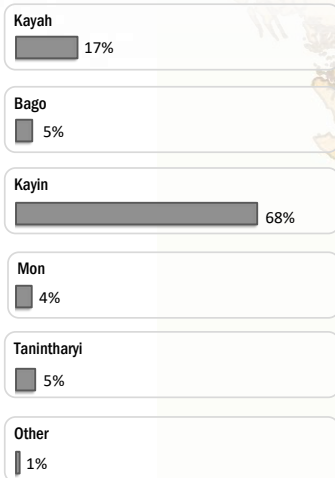

Main States/Regions of Origin

Based on registered refugee population