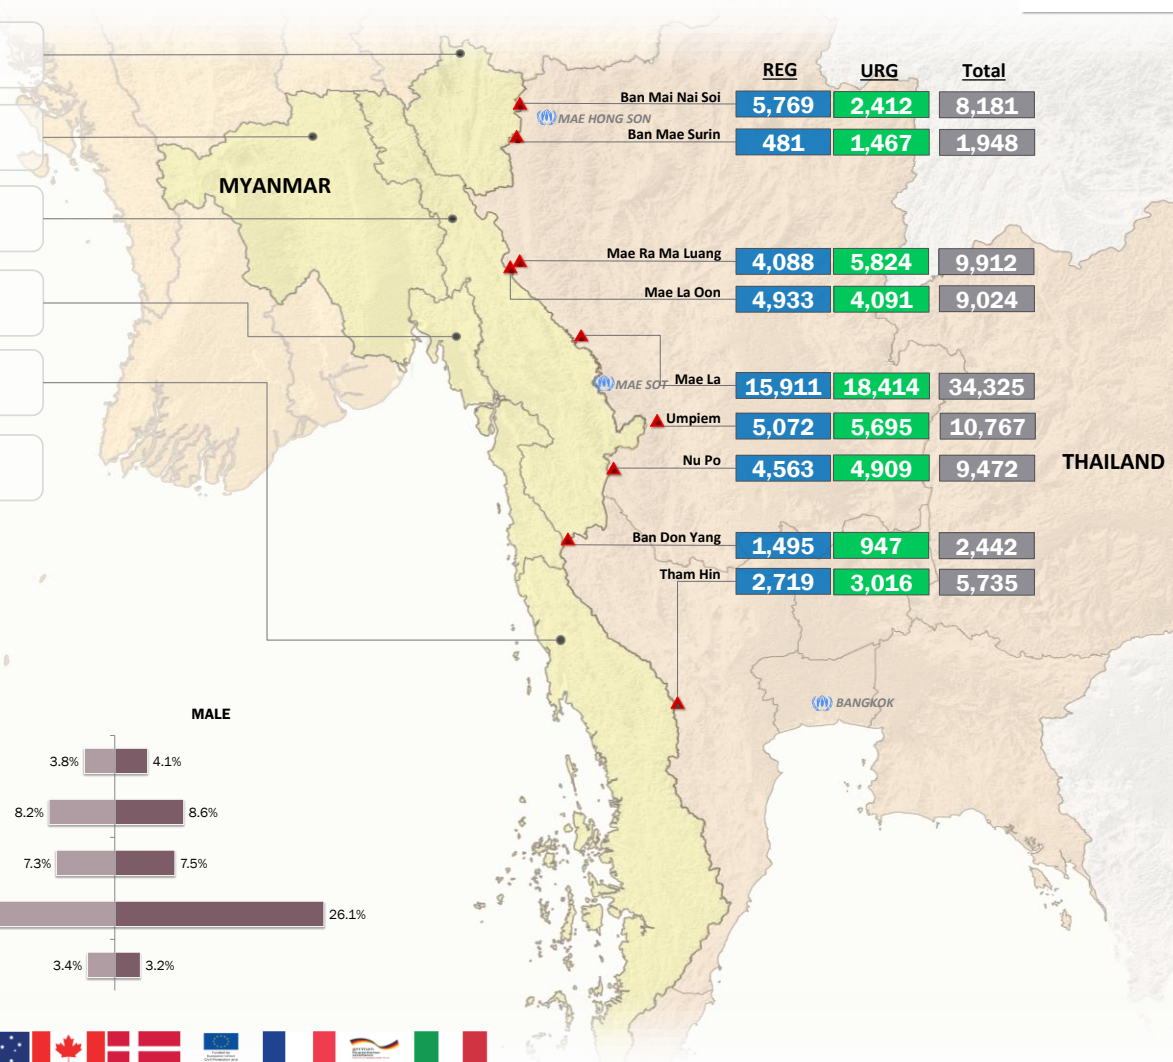

Total Verified Refugee Population *

91,806

Registered population 45,031

Unregistered population 46,775