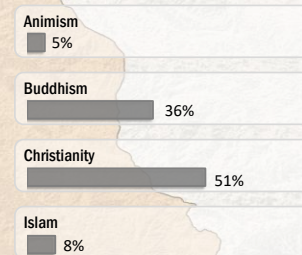

Main States/Regions of Origin

Based on registered refugee population

Total Verified Refugee Population *

91,806

Registered population 45,031

Unregistered population 46,775

Religion

Ethnicity

Age and Gender

Legend

- ▲ Temporary Shelter
- 🏠 UNHCR Office

Source: UNHCR proGres database

For more information, visit: www.commonservice.info

* Verification Exercise conducted from Jan-Apr 2015 and subsequent data changes to-date. Under reverification.