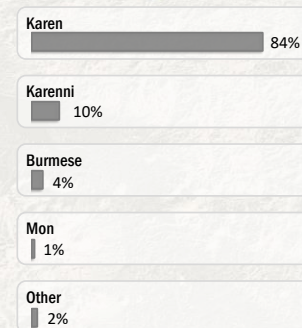

Main States/Regions of Origin

Based on registered refugee population

Total Verified Refugee Population *

91,806

Registered population 45,031

Unregistered population 46,775

Religion

Ethnicity

Age and Gender

Legend

- ▲ Temporary Shelter
- 🏠 UNHCR Office

Source: UNHCR proGres database

For more information, visit: www.commonservice.info

* Verification Exercise conducted from Jan-Apr 2015 and subsequent data changes to-date. Under reverification.