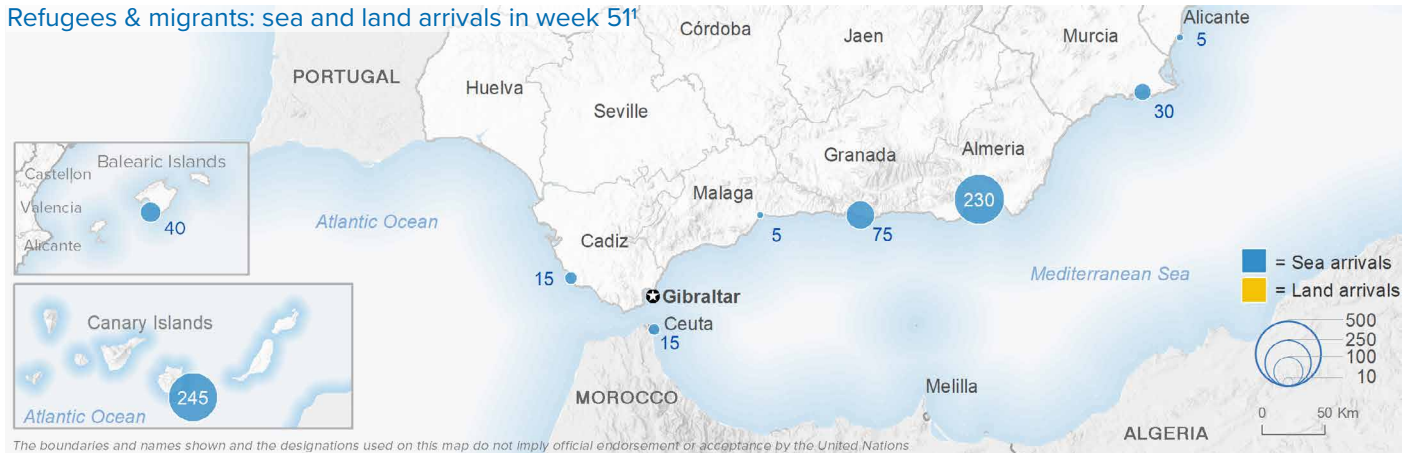

SPAIN Weekly snapshot - Week 51 (14 - 20 Dec 2020)

The charts below are based on figures from the Ministry of Interior and UNHCR estimates. All figures are provisional and subject to change

Refugees & migrants: sea and land arrivals in week 51¹

The boundaries and names shown and the designations used on this map do not imply official endorsement or acceptance by the United Nations

Total Sea and Land

Sea

Land (Ceuta & Melilla)

Sea and land arrivals during the last five weeks¹