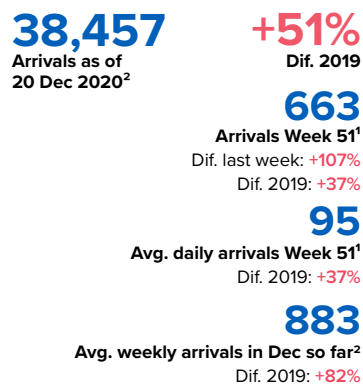

SPAIN Weekly snapshot - Week 51 (14 - 20 Dec 2020)

The charts below are based on figures from the Ministry of Interior and UNHCR estimates. All figures are provisional and subject to change

Refugees & migrants: sea and land arrivals in week 51¹

The boundaries and names shown and the designations used on this map do not imply official endorsement or acceptance by the United Nations

Total Sea and Land

Sea

Land (Ceuta & Melilla)

Sea and land arrivals during the last five weeks¹

Arrivals per month²

Most common nationalities, Jan - Sep 2020²

Demographic breakdown, Jan - Sep 2020²