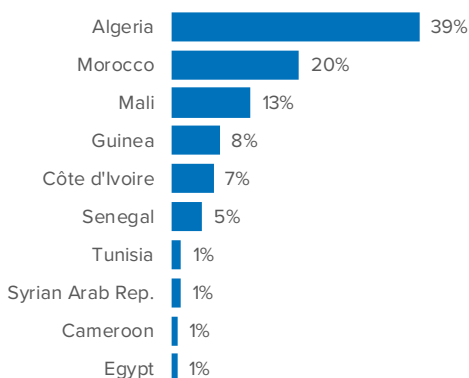

SPAIN Weekly snapshot - Week 51 (14 - 20 Dec 2020)

The charts below are based on figures from the Ministry of Interior and UNHCR estimates. All figures are provisional and subject to change

Refugees & migrants: sea and land arrivals in week 51¹

The boundaries and names shown and the designations used on this map do not imply official endorsement or acceptance by the United Nations

Total Sea and Land

Sea

Land (Ceuta & Melilla)

Sea and land arrivals during the last five weeks¹

Arrivals per month²

Most common nationalities, Jan - Sep 2020²

Demographic breakdown, Jan - Sep 2020²