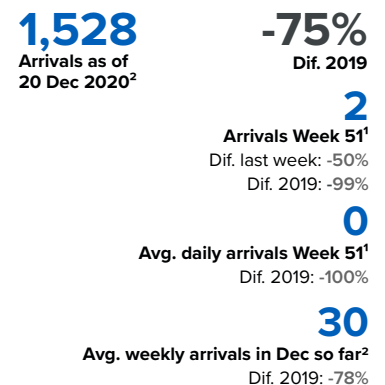

SPAIN Weekly snapshot - Week 51 (14 - 20 Dec 2020)

The charts below are based on figures from the Ministry of Interior and UNHCR estimates. All figures are provisional and subject to change

Refugees & migrants: sea and land arrivals in week 51¹

The boundaries and names shown and the designations used on this map do not imply official endorsement or acceptance by the United Nations

Total Sea and Land

Sea

Land (Ceuta & Melilla)

Sea and land arrivals during the last five weeks¹

Arrivals per month²

Most common nationalities, Jan - Sep 2020²

Demographic breakdown, Jan - Sep 2020²