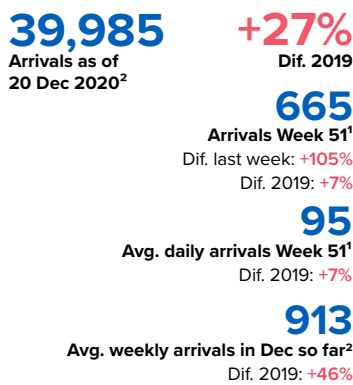

SPAIN Weekly snapshot - Week 51 (14 - 20 Dec 2020)

The charts below are based on figures from the Ministry of Interior and UNHCR estimates. All figures are provisional and subject to change

Refugees & migrants: sea and land arrivals in week 51¹

The boundaries and names shown and the designations used on this map do not imply official endorsement or acceptance by the United Nations

Total Sea and Land

Sea

Land (Ceuta & Melilla)

Sea and land arrivals during the last five weeks¹

Arrivals per month²

Most common nationalities, Jan - Sep 2020²

Demographic breakdown, Jan - Sep 2020²