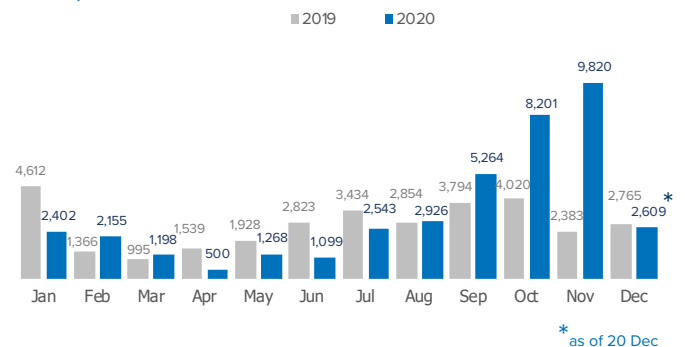

SPAIN Weekly snapshot - Week 51 (14 - 20 Dec 2020)

The charts below are based on figures from the Ministry of Interior and UNHCR estimates. All figures are provisional and subject to change

Refugees & migrants: sea and land arrivals in week 51¹

The boundaries and names shown and the designations used on this map do not imply official endorsement or acceptance by the United Nations

Total Sea and Land

Sea

Land (Ceuta & Melilla)

Sea and land arrivals during the last five weeks¹

Arrivals per month²

Most common nationalities, Jan - Sep 2020²

Demographic breakdown, Jan - Sep 2020²