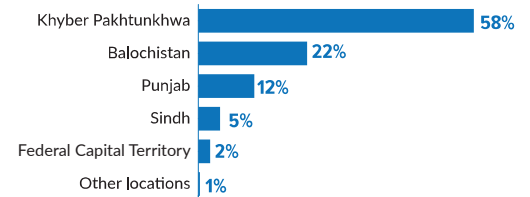

1.44 MILLION
TOTAL REGISTERED
AFGHAN REFUGEES

445,067
REGISTERED IN REFUGEE VILLAGES

999,998
REGISTERED OUTSIDE REFUGEE VILLAGES

AGE AND GENDER COMPOSITION

REGISTERED REFUGEES BY LOCATION (%)

REGISTERED REFUGEES BY LOCATION (Urban/ RVs)

The boundaries and names shown and the designations used on this map do not imply official endorsement or acceptance by the United Nations. Dotted line represents approximately the Line of Control in Jammu and Kashmir agreed upon by India and Pakistan. The final status of Jammu and Kashmir has not yet been agreed upon by the parties. Creation date: 1 December 2020 Sources: Afghan National Registration (ANR) Database, UNHCR. More information available on UNHCR: data portal, <https://data2.unhcr.org/en/country/pak>, Feedback: abdulsa@unhcr.org, zahoor@unhcr.org