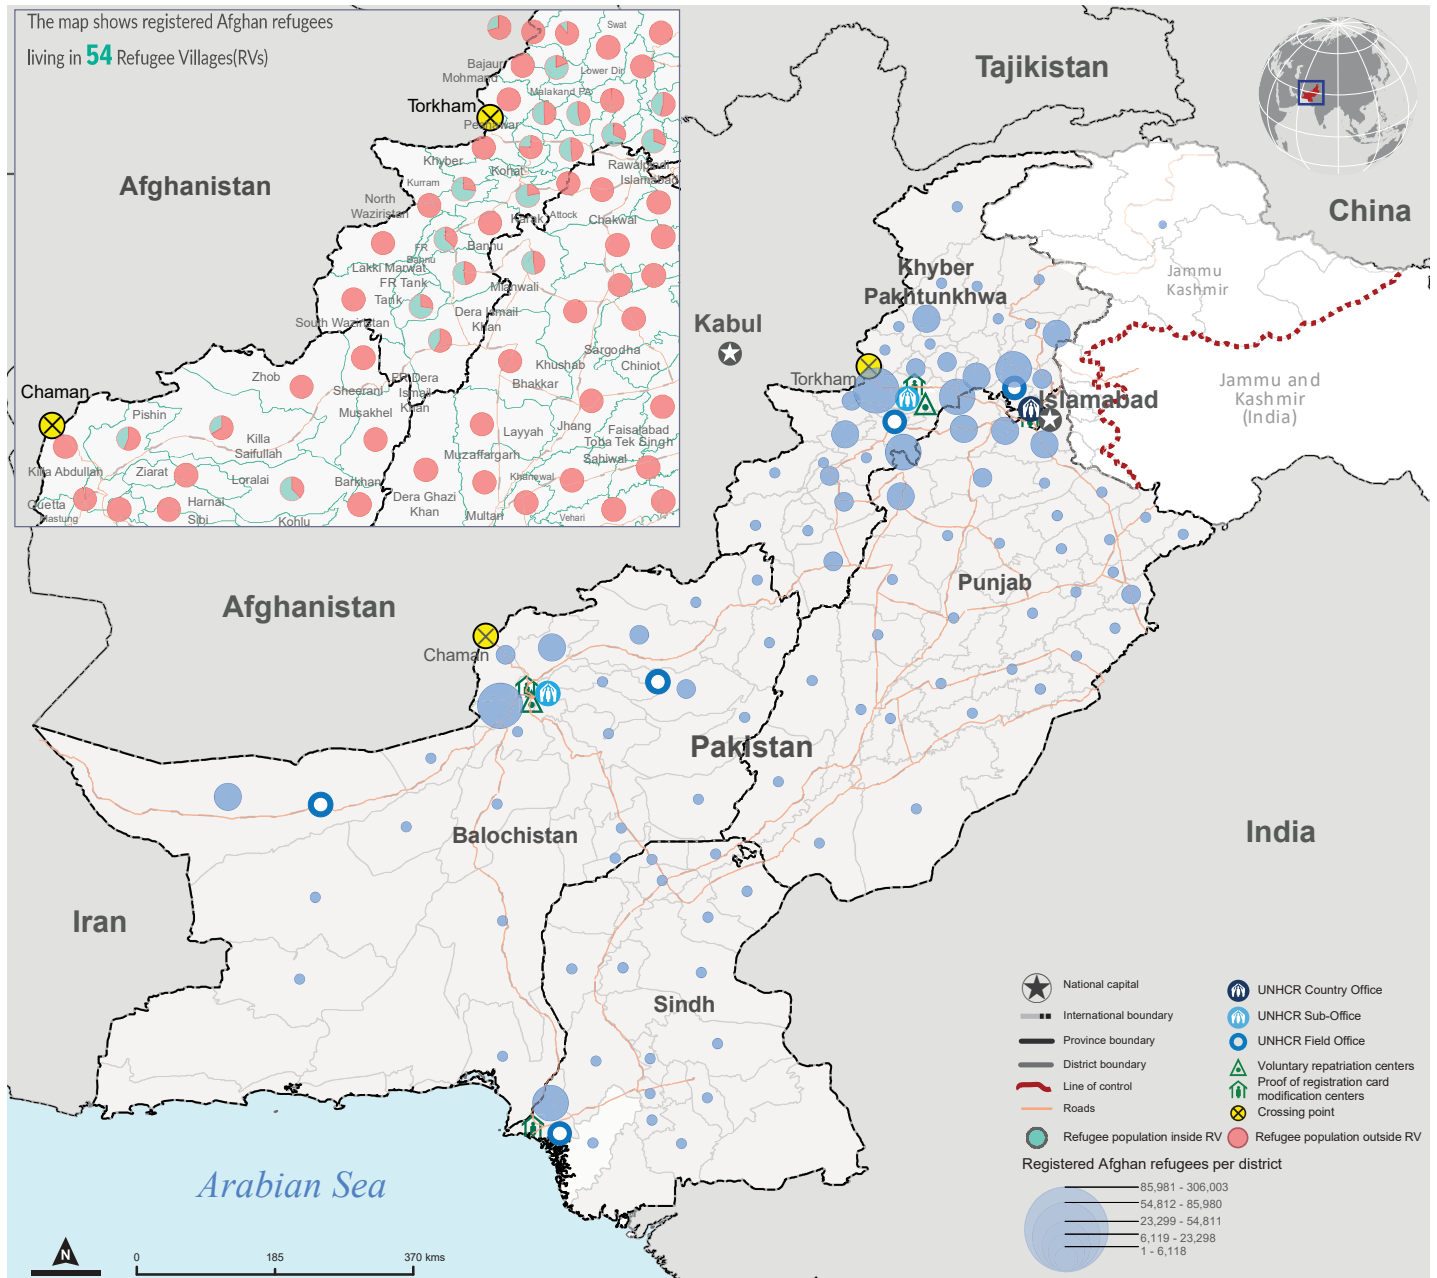

1.44 MILLION
TOTAL REGISTERED
AFGHAN REFUGEES

445,067
REGISTERED IN REFUGEE VILLAGES

999,998
REGISTERED OUTSIDE REFUGEE VILLAGES

AGE AND GENDER COMPOSITION

REGISTERED REFUGEES BY LOCATION (%)

REGISTERED REFUGEES BY LOCATION (Urban/ RVs)

The boundaries and names shown and the designations used on this map do not imply official endorsement or acceptance by the United Nations. Dotted line represents approximately the Line of Control in Jammu and Kashmir agreed upon by India and Pakistan. The final status of Jammu and Kashmir has not yet been agreed upon by the parties. Creation date: 1 December 2020 Sources: Afghan National Registration (ANR) Database, UNHCR. More information available on UNHCR: data portal, <https://data2.unhcr.org/en/country/pak>, Feedback: abdulsa@unhcr.org, zahoor@unhcr.org