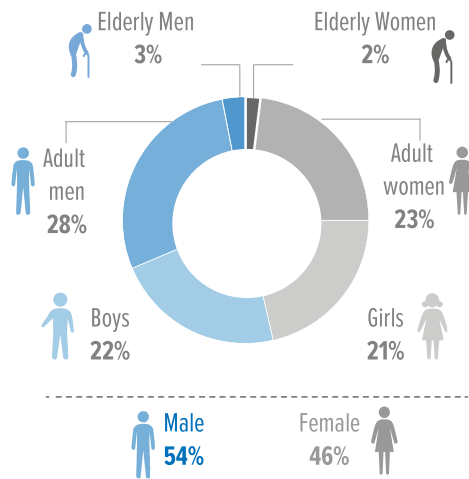

1.44 MILLION
TOTAL REGISTERED
AFGHAN REFUGEES

445,067
REGISTERED IN REFUGEE VILLAGES

999,998
REGISTERED OUTSIDE REFUGEE VILLAGES

AGE AND GENDER COMPOSITION

REGISTERED REFUGEES BY LOCATION (%)

REGISTERED REFUGEES BY LOCATION (Urban/ RVs)

The boundaries and names shown and the designations used on this map do not imply official endorsement or acceptance by the United Nations. Dotted line represents approximately the Line of Control in Jammu and Kashmir agreed upon by India and Pakistan. The final status of Jammu and Kashmir has not yet been agreed upon by the parties. Creation date: 1 December 2020 Sources: Afghan National Registration (ANR) Database, UNHCR. More information available on UNHCR: data portal, <https://data2.unhcr.org/en/country/pak>, Feedback: abdulsa@unhcr.org, zahoor@unhcr.org