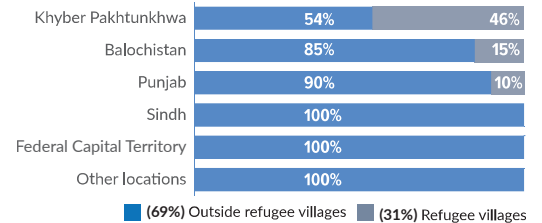

1.44 MILLION
TOTAL REGISTERED
AFGHAN REFUGEES

445,067
REGISTERED IN REFUGEE VILLAGES

999,998
REGISTERED OUTSIDE REFUGEE VILLAGES

AGE AND GENDER COMPOSITION

REGISTERED REFUGEES BY LOCATION (%)

REGISTERED REFUGEES BY LOCATION (Urban/ RVs)

The boundaries and names shown and the designations used on this map do not imply official endorsement or acceptance by the United Nations. Dotted line represents approximately the Line of Control in Jammu and Kashmir agreed upon by India and Pakistan. The final status of Jammu and Kashmir has not yet been agreed upon by the parties. Creation date: 1 December 2020 Sources: Afghan National Registration (ANR) Database, UNHCR. More information available on UNHCR: data portal, <https://data2.unhcr.org/en/country/pak>, Feedback: abdulsa@unhcr.org, zahoor@unhcr.org