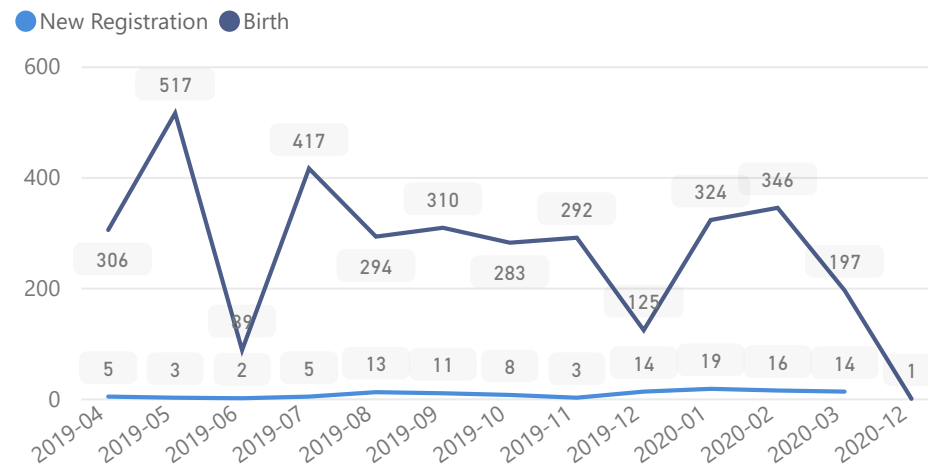

## Zones

Level3	HHs	Individuals
Morobi	8,450	34,010
Dongo West	6,368	24,669
Chinyi	4,873	19,130
Basecamp Ibakwe	3,353	14,858
Dongo East	3,079	12,534
Belemaling	2,395	10,149
Budri	1,845	6,891
Zone 7	1	3

## Age & Gender Breakdown

Country of Origin	Total
South Sudan	122,209
Sudan	32
Democratic Republic of the Congo	3

## Occupation

\* Age is between 18 - 59 years for Occupation