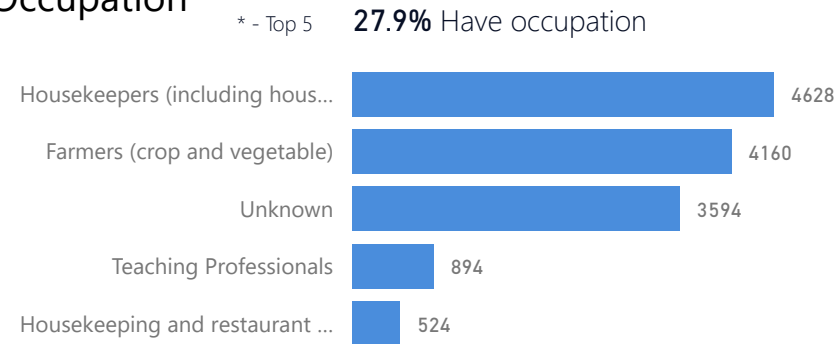

## Age & Gender Breakdown

Country of Origin	Total
South Sudan	122,209
Sudan	32
Democratic Republic of the Congo	3

## Occupation

\* Age is between 18 - 59 years for Occupation