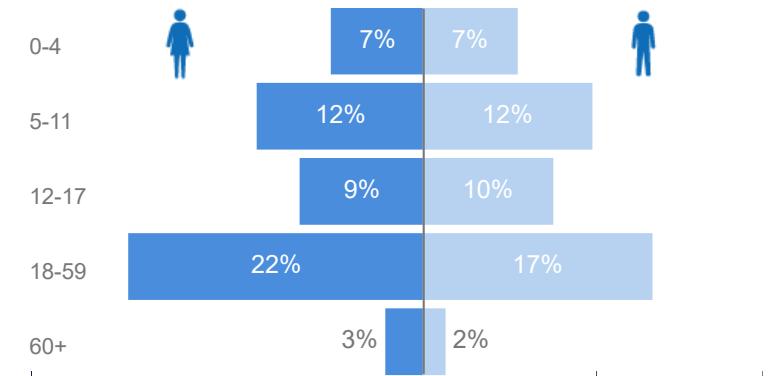

Uganda - Refugee Statistics December 2020 - Palorinya

Total Population

122,244

Total Refugees

122,230

Total Households

30,364

Total Asylum-Seekers

14

Zones

Level3	HHs	Individuals
Morobi	8,450	34,010
Dongo West	6,368	24,669
Chinyi	4,873	19,130
Basecamp Ibakwe	3,353	14,858
Dongo East	3,079	12,534
Belemaling	2,395	10,149
Budri	1,845	6,891
Zone 7	1	3

Age & Gender Breakdown