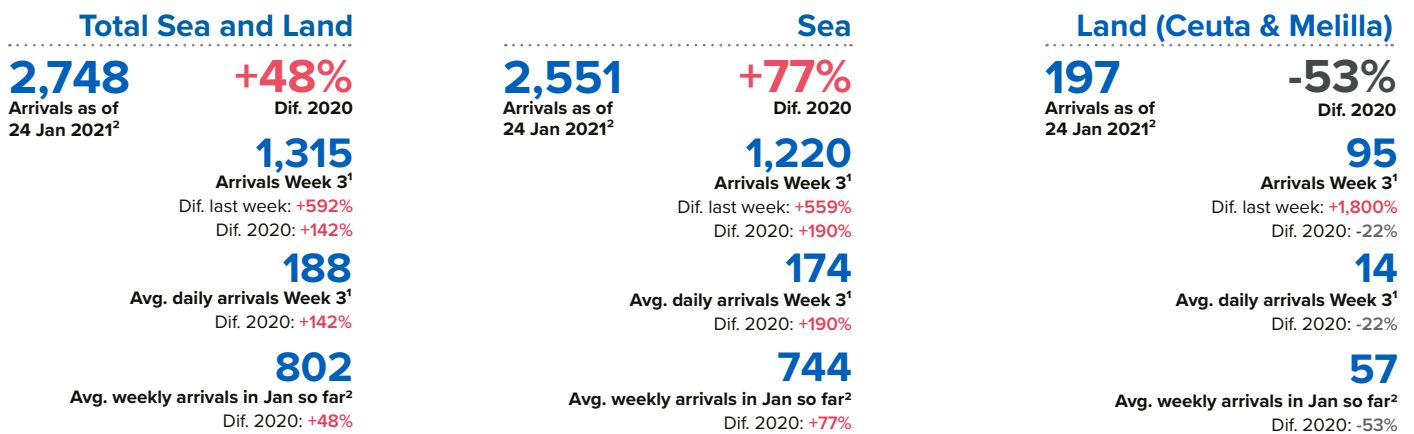

SPAIN Weekly snapshot - Week 3 (18 - 24 Jan 2021)

The charts below are based on figures from the Ministry of Interior and UNHCR estimates. All figures are provisional and subject to change

Refugees & migrants: sea and land arrivals in week 3¹

Sea and land arrivals during the last five weeks¹

Arrivals per month²

Most common nationalities, Jan - Sep 2020²

Demographic breakdown, Jan - Dec 2020²