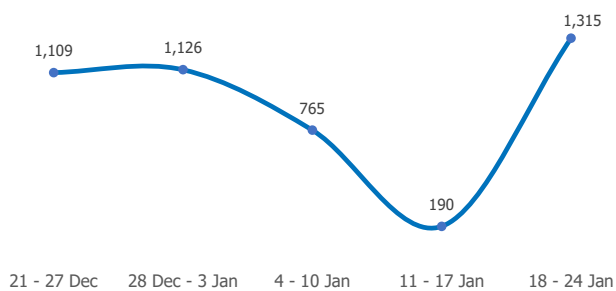

SPAIN Weekly snapshot - Week 3 (18 - 24 Jan 2021)

The charts below are based on figures from the Ministry of Interior and UNHCR estimates. All figures are provisional and subject to change

Refugees & migrants: sea and land arrivals in week 3¹

Sea and land arrivals during the last five weeks¹

Arrivals per month²

Most common nationalities, Jan - Sep 2020²

Demographic breakdown, Jan - Dec 2020²