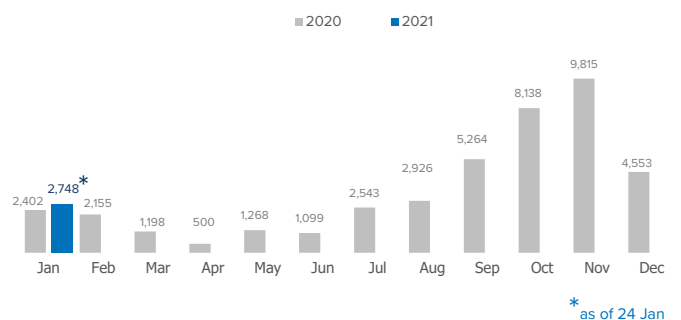

SPAIN Weekly snapshot - Week 3 (18 - 24 Jan 2021)

The charts below are based on figures from the Ministry of Interior and UNHCR estimates. All figures are provisional and subject to change

Refugees & migrants: sea and land arrivals in week 3¹

Sea and land arrivals during the last five weeks¹

Arrivals per month²

Most common nationalities, Jan - Sep 2020²

Demographic breakdown, Jan - Dec 2020²