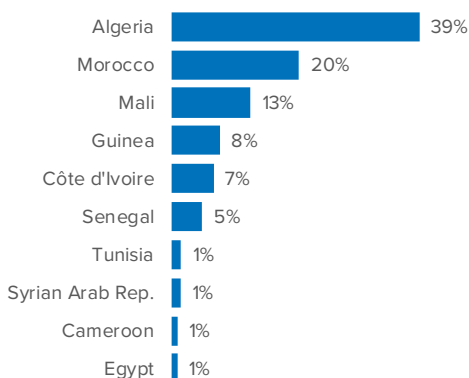

SPAIN Weekly snapshot - Week 3 (18 - 24 Jan 2021)

The charts below are based on figures from the Ministry of Interior and UNHCR estimates. All figures are provisional and subject to change

Refugees & migrants: sea and land arrivals in week 3¹

Sea and land arrivals during the last five weeks¹

Arrivals per month²

Most common nationalities, Jan - Sep 2020²

Demographic breakdown, Jan - Dec 2020²