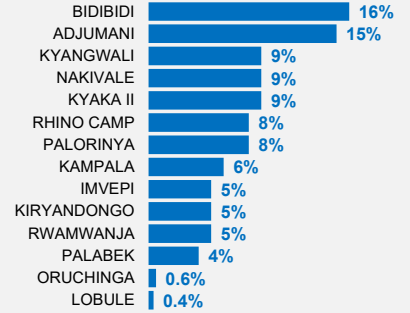

Refugees and Asylum-Seekers in Uganda

Uganda Refugee Response

31 January 2021

Total refugees and asylum-seekers
1,450,317

Countries of origin

Refugees per location

LEGEND

- △ Refugee settlement
- ★ Capital city
- District boundary

Source countries of refugees

- South Sudan
- DR Congo
- Somalia
- Burundi
- Rwanda
- Other nationalities

The boundaries and names shown and the designations used on this map do not imply official endorsement or acceptance by the United Nations.

*Oruchinga and Lobule symbols not to scale