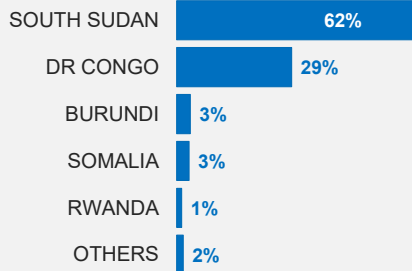

Refugees and Asylum-Seekers in Uganda

Uganda Refugee Response

31 January 2021

Total refugees and asylum-seekers
1,450,317

Countries of origin

Refugees per location

LEGEND

- △ Refugee settlement
- ★ Capital city
- District boundary

Source countries of refugees

- South Sudan
- DR Congo
- Somalia
- Burundi
- Rwanda
- Other nationalities

The boundaries and names shown and the designations used on this map do not imply official endorsement or acceptance by the United Nations.