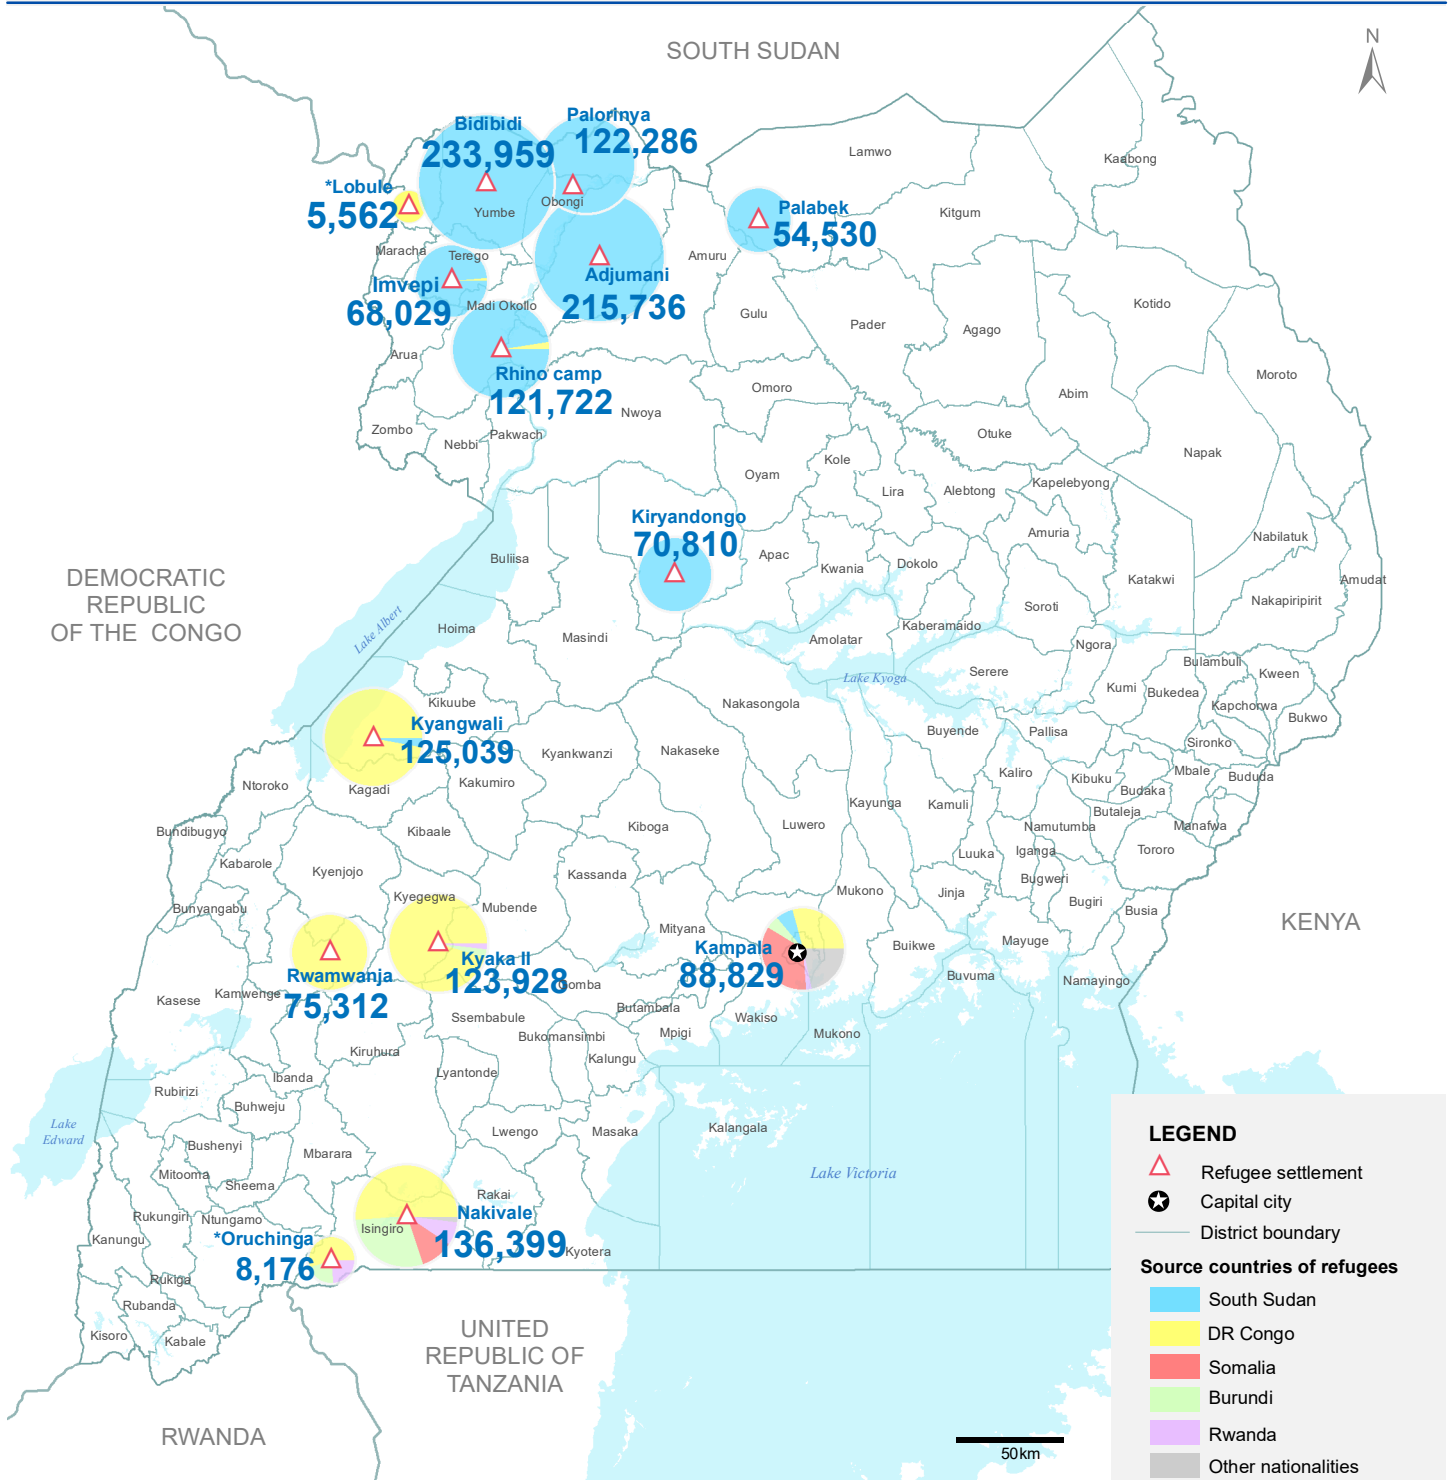

Refugees and Asylum-Seekers in Uganda

Uganda Refugee Response

31 January 2021

Total refugees and asylum-seekers
1,450,317

Countries of origin

Refugees per location

LEGEND

- △ Refugee settlement
- ★ Capital city
- District boundary

Source countries of refugees

- South Sudan
- DR Congo
- Somalia
- Burundi
- Rwanda
- Other nationalities

The boundaries and names shown and the designations used on this map do not imply official endorsement or acceptance by the United Nations.

*Oruchinga and Lobule symbols not to scale