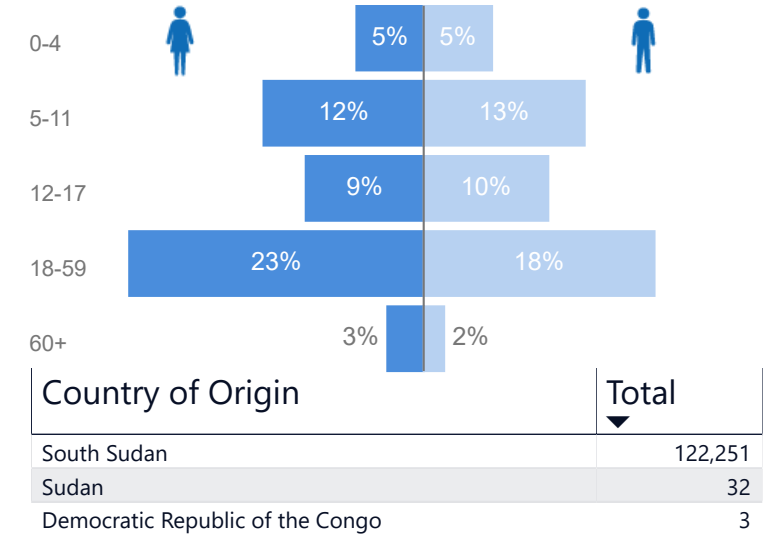

Uganda - Refugee Statistics January 2021 - Palorinya

Total Population

122,286

Total Refugees

122,272

Total Households

30,354

Total Asylum-Seekers

14

Zones

Level3	HHs	Individuals
Morobi	8,450	34,012
Dongo West	6,364	24,668
Chinyi	4,873	19,143
Basecamp Ibakwe	3,352	14,869
Dongo East	3,079	12,536
Belemaling	2,391	10,156
Budri	1,844	6,899
Zone 7	1	3

Age & Gender Breakdown