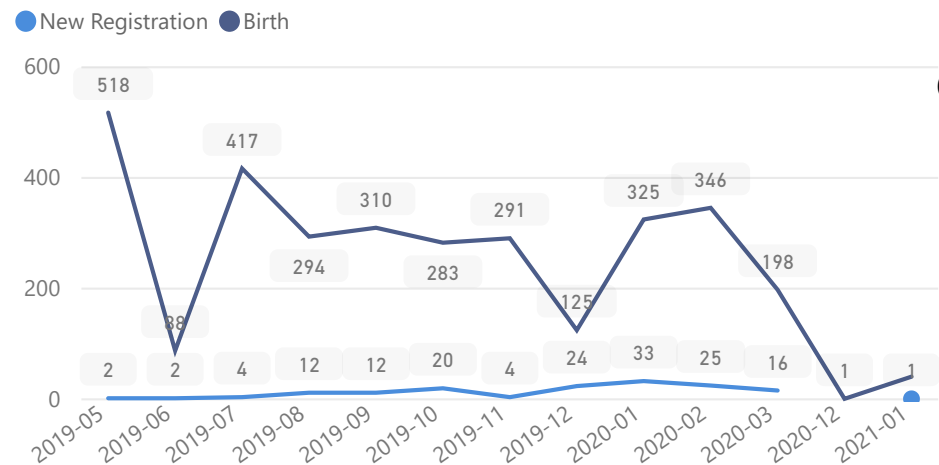

14

Zones

Level3	HHs	Individuals
Morobi	8,450	34,012
Dongo West	6,364	24,668
Chinyi	4,873	19,143
Basecamp Ibakwe	3,352	14,869
Dongo East	3,079	12,536
Belemaling	2,391	10,156
Budri	1,844	6,899
Zone 7	1	3

Age & Gender Breakdown

80%

98,309

53%

64,533

4%

5,418

25%

30,298

New Registration by Month

Occupation

* Age is between 18 - 59 years for Occupation

Specific Needs - Top 7