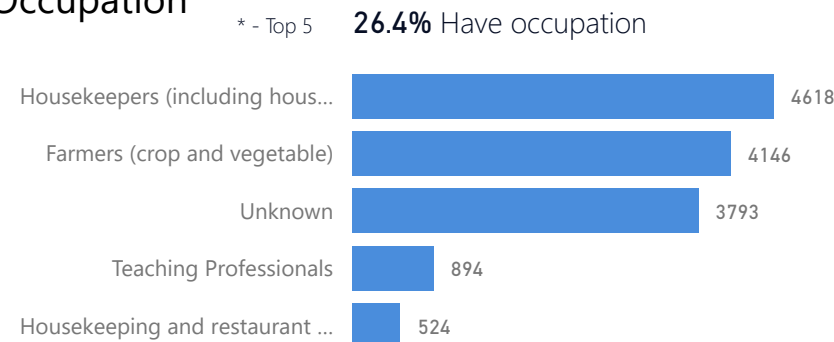

14

Zones

Level3	HHs	Individuals
Morobi	8,450	34,012
Dongo West	6,364	24,668
Chinyi	4,873	19,143
Basecamp Ibakwe	3,352	14,869
Dongo East	3,079	12,536
Belemaling	2,391	10,156
Budri	1,844	6,899
Zone 7	1	3

Age & Gender Breakdown

80%

98,309

53%

64,533

4%

5,418

25%

30,298

New Registration by Month

Occupation

* Age is between 18 - 59 years for Occupation

Specific Needs - Top 7