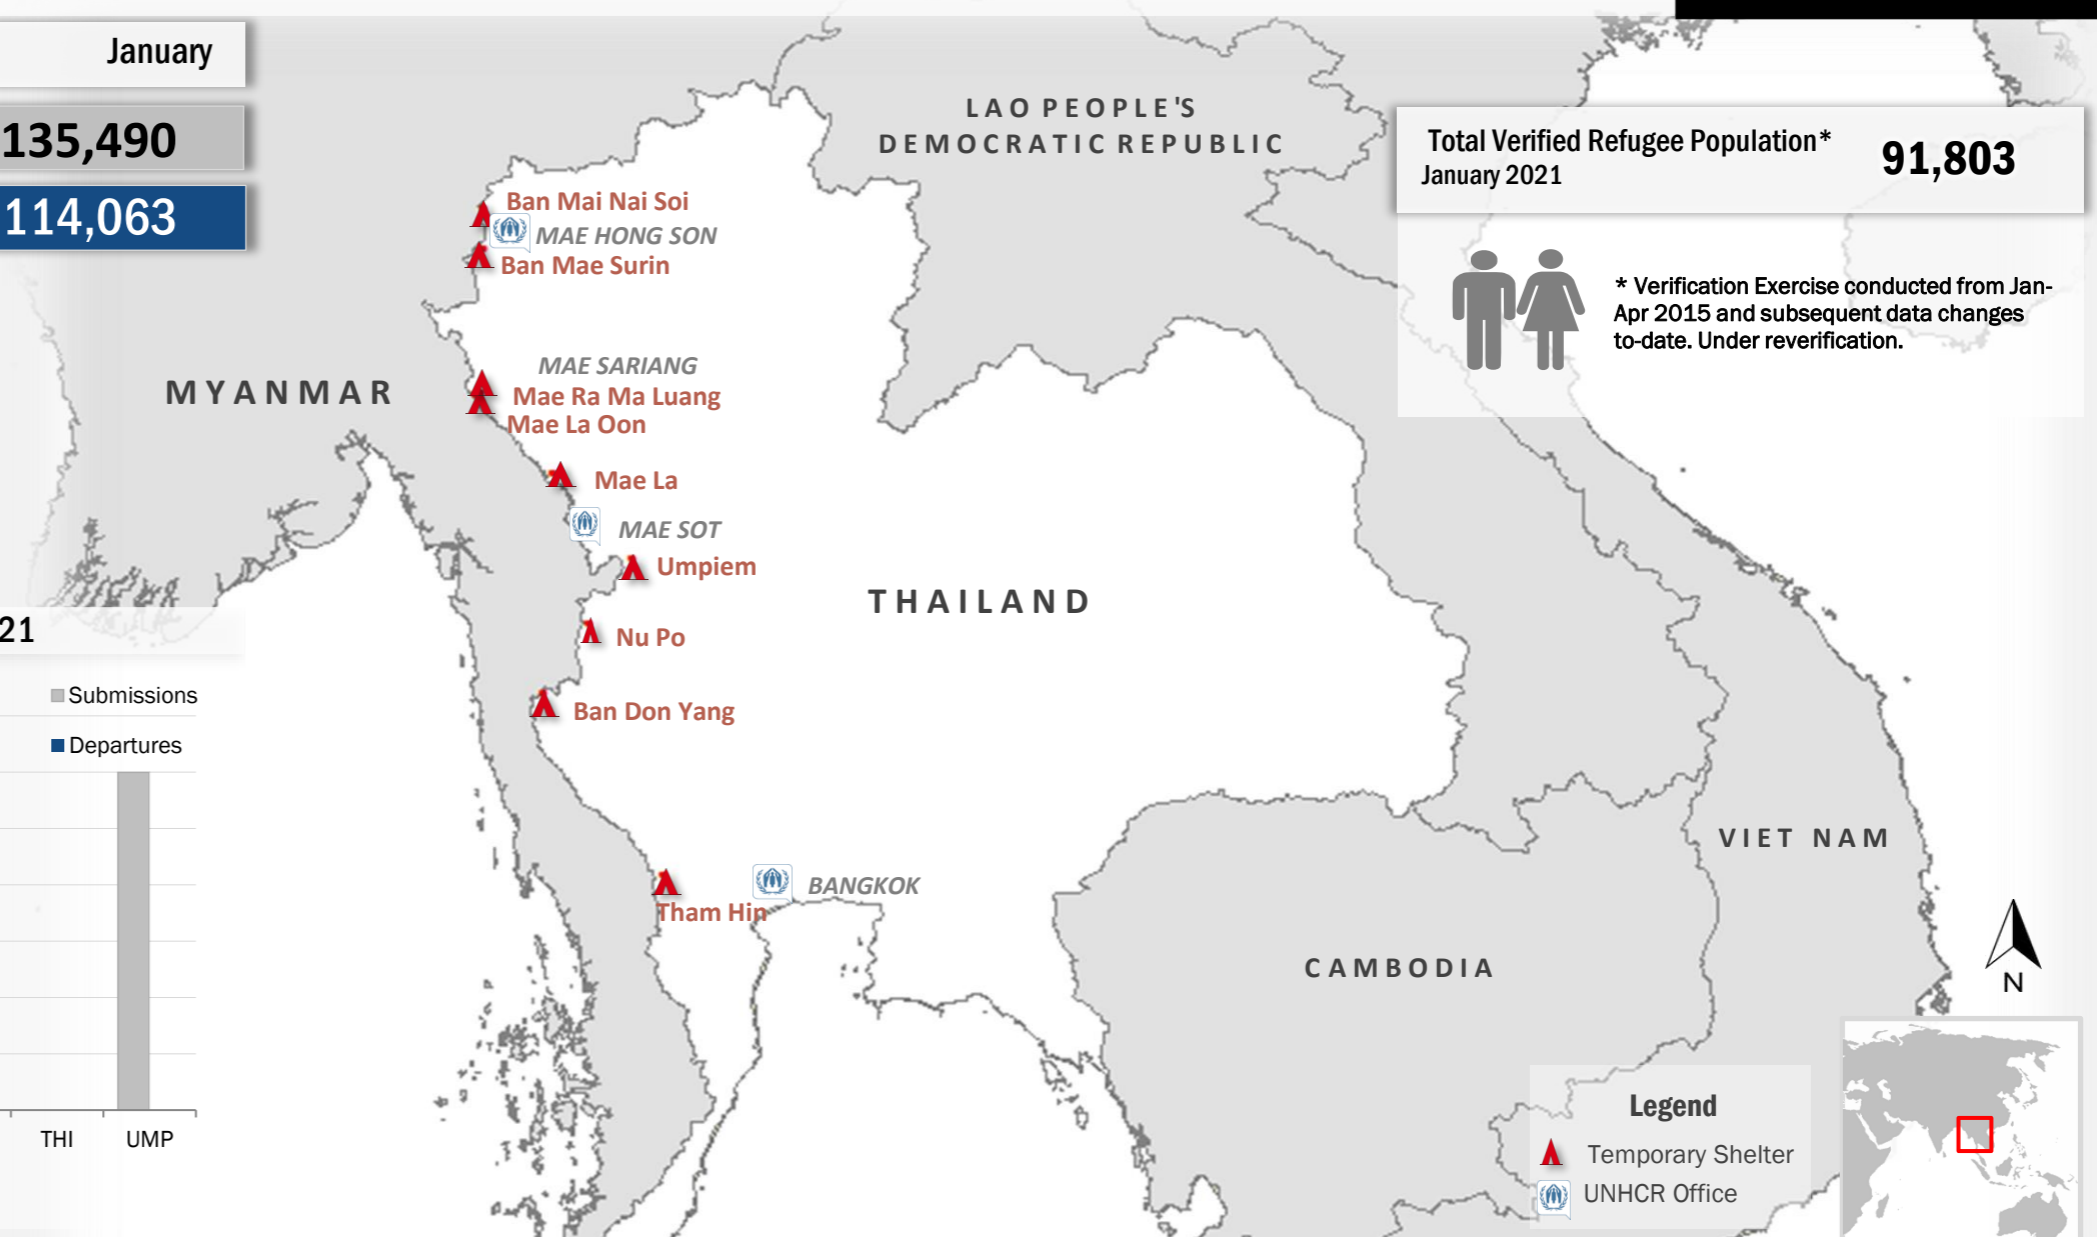

Resettlement of Myanmar Refugees from Temporary Shelters in Thailand

31 January 2021

Thailand Border Operation - Information Management Unit, Mae Sot

Resettlement Figures 2005-2021

January

Total number of submissions **135,490**

Total number of departures **114,063**

Resettlement Progress in 2021

January

Total number of submissions **3**

Total number of departures **-**

Total Verified Refugee Population* **91,803**
January 2021

* Verification Exercise conducted from Jan-Apr 2015 and subsequent data changes to-date. Under reverification.

Resettlement of Myanmar Refugees by location in 2021

Main destinations in 2021

Regional funding and funding for Thailand was also received through private donations from Italy, Japan, the Republic of Korea, Spain, Sweden, Thailand, and the United States of America.

Resettlement overview from 2005 - 2021 (in thousands)

Source: UNHCR proGres database

Main destinations from 2005-2021

For more information, visit: www.commonservice.info