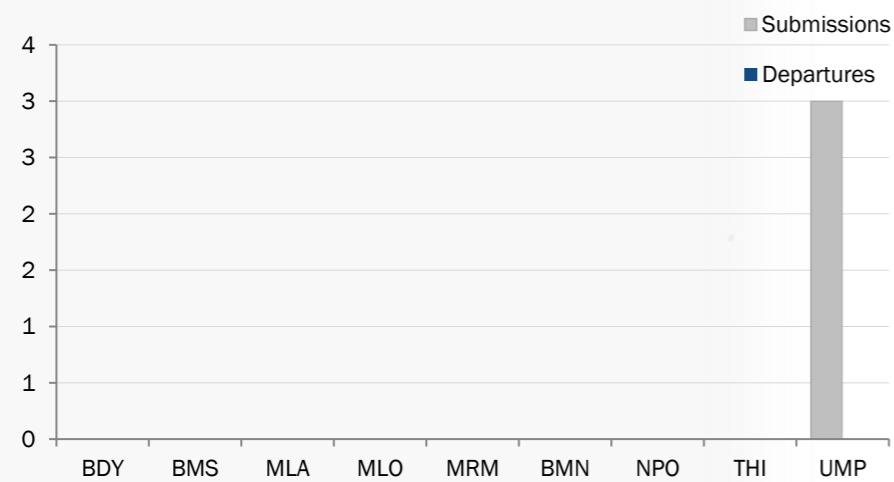

Resettlement of Myanmar Refugees from Temporary Shelters in Thailand

31 January 2021

Thailand Border Operation - Information Management Unit, Mae Sot

Resettlement Figures 2005-2021

January

Total number of submissions **135,490**

Total number of departures **114,063**

Resettlement Progress in 2021

January

Total number of submissions **3**

Total number of departures **-**

Total Verified Refugee Population* **91,803**
January 2021

* Verification Exercise conducted from Jan-Apr 2015 and subsequent data changes to-date. Under reverification.

Resettlement of Myanmar Refugees by location in 2021

Main destinations in 2021

Regional funding and funding for Thailand was also received through private donations from Italy, Japan, the Republic of Korea, Spain, Sweden, Thailand, and the United States of America.