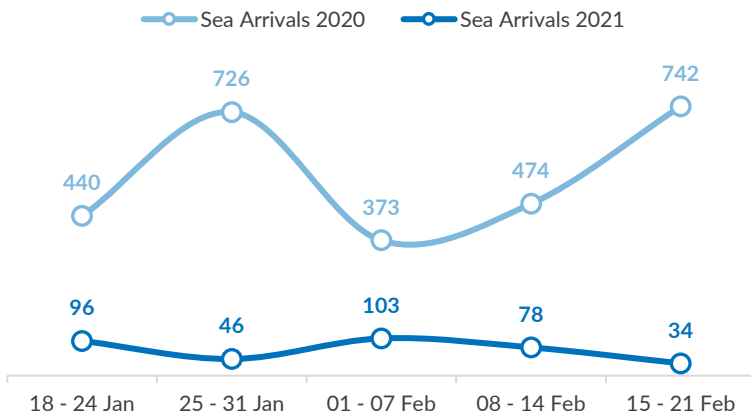

Aegean Islands Weekly Snapshot

Arrivals

This week, 34 people arrived on the Aegean islands, a decrease from last week's 78 arrivals and from last year's 742 arrivals during the same period.

The average daily arrivals on all islands this week equaled 5, compared to 11 in the previous week.

Entry Points by Sea

Lesvos received the highest number of arrivals (34). The Dodecanese islands, Chios and Samos received no arrivals.

Departures to the mainland

This week, 389 refugees and asylum-seekers, once authorized by the authorities, departed from the Aegean islands to the mainland.

Present Population on the Islands

Some 16,600 refugees and asylum-seekers reside on the Aegean islands. Of those, 12,650 (76%) reside in the permanent and temporary Reception and Identification Centers (RICs).

The majority of the population on the Aegean islands are from Afghanistan (48%), Syria (17%) and Somalia (8%).

Women account for 21% of the population, and children for 26% of whom nearly 7 out of 10 are younger than 12 years old.