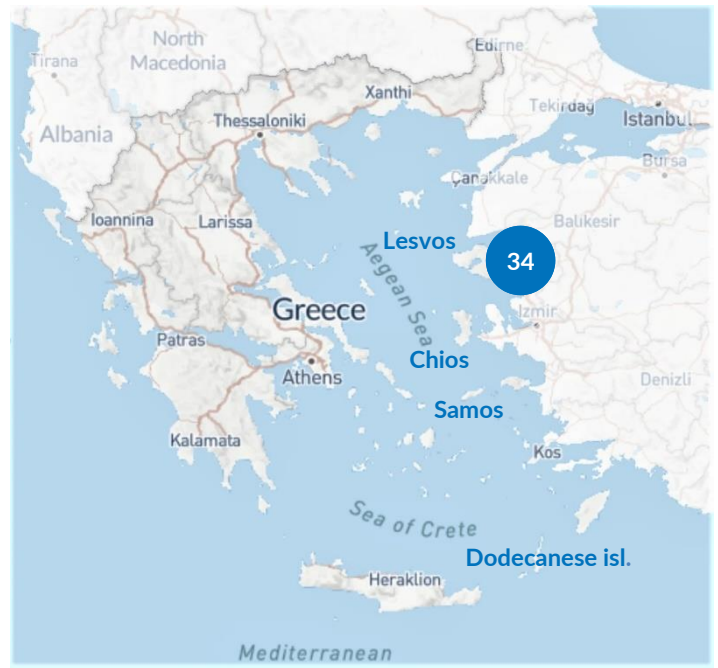

Aegean Islands Weekly Snapshot

Arrivals

This week, 34 people arrived on the Aegean islands, a decrease from last week's 78 arrivals and from last year's 742 arrivals during the same period.

The average daily arrivals on all islands this week equaled 5, compared to 11 in the previous week.

Entry Points by Sea

Lesvos received the highest number of arrivals (34). The Dodecanese islands, Chios and Samos received no arrivals.

Departures to the mainland

This week, 389 refugees and asylum-seekers, once authorized by the authorities, departed from the Aegean islands to the mainland.

Present Population on the Islands

Some 16,600 refugees and asylum-seekers reside on the Aegean islands. Of those, 12,650 (76%) reside in the permanent and temporary Reception and Identification Centers (RICs).

The majority of the population on the Aegean islands are from Afghanistan (48%), Syria (17%) and Somalia (8%).

Women account for 21% of the population, and children for 26% of whom nearly 7 out of 10 are younger than 12 years old.