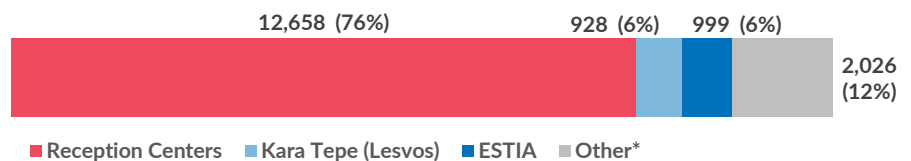

The majority of the population on the Aegean islands are from Afghanistan (48%), Syria (17%) and Somalia (8%).