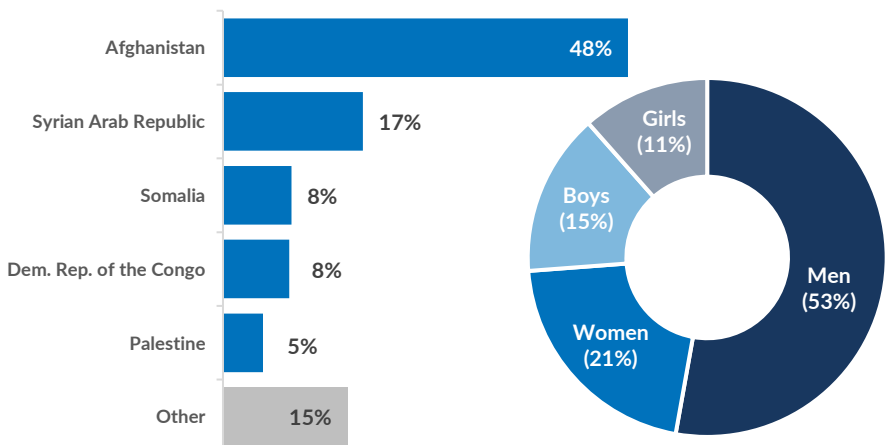

Aegean Islands Weekly Snapshot

Arrivals

This week, 34 people arrived on the Aegean islands, a decrease from last week's 78 arrivals and from last year's 742 arrivals during the same period.

The average daily arrivals on all islands this week equaled 5, compared to 11 in the previous week.

Entry Points by Sea

Lesvos received the highest number of arrivals (34). The Dodecanese islands, Chios and Samos received no arrivals.

Departures to the mainland

This week, 389 refugees and asylum-seekers, once authorized by the authorities, departed from the Aegean islands to the mainland.

Present Population on the Islands

Some 16,600 refugees and asylum-seekers reside on the Aegean islands. Of those, 12,650 (76%) reside in the permanent and temporary Reception and Identification Centers (RICs).

The majority of the population on the Aegean islands are from Afghanistan (48%), Syria (17%) and Somalia (8%).

Women account for 21% of the population, and children for 26% of whom nearly 7 out of 10 are younger than 12 years old.