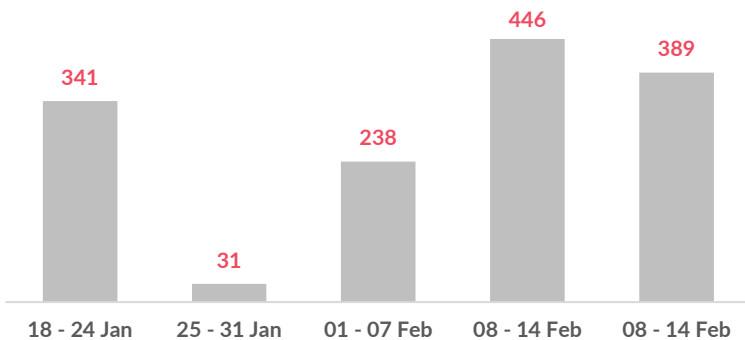

Aegean Islands Weekly Snapshot

Arrivals

This week, 34 people arrived on the Aegean islands, a decrease from last week's 78 arrivals and from last year's 742 arrivals during the same period.

The average daily arrivals on all islands this week equaled 5, compared to 11 in the previous week.

Entry Points by Sea

Lesvos received the highest number of arrivals (34). The Dodecanese islands, Chios and Samos received no arrivals.

Departures to the mainland

This week, 389 refugees and asylum-seekers, once authorized by the authorities, departed from the Aegean islands to the mainland.

Present Population on the Islands

Some 16,600 refugees and asylum-seekers reside on the Aegean islands. Of those, 12,650 (76%) reside in the permanent and temporary Reception and Identification Centers (RICs).

The majority of the population on the Aegean islands are from Afghanistan (48%), Syria (17%) and Somalia (8%).

Women account for 21% of the population, and children for 26% of whom nearly 7 out of 10 are younger than 12 years old.