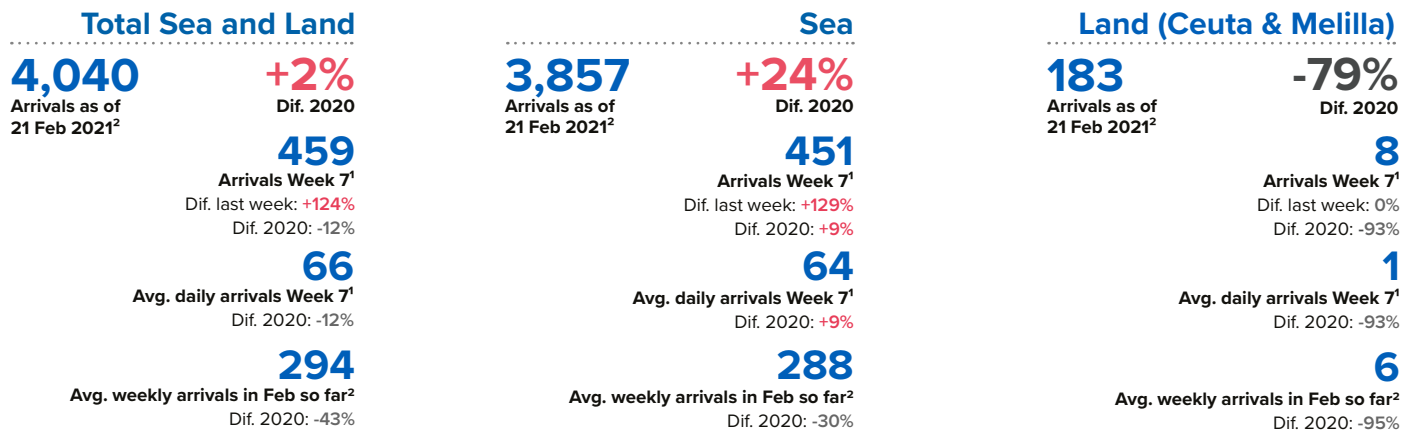

SPAIN Weekly snapshot - Week 7 (15 - 21 Feb 2021)

The charts below are based on figures from the Ministry of Interior and UNHCR estimates. All figures are provisional and subject to change

Refugees & migrants: sea and land arrivals in week 7¹

Sea and land arrivals during the last five weeks¹

Arrivals per month²

Most common nationalities, Jan - Sep 2020²

Demographic breakdown, Jan - Dec 2020²