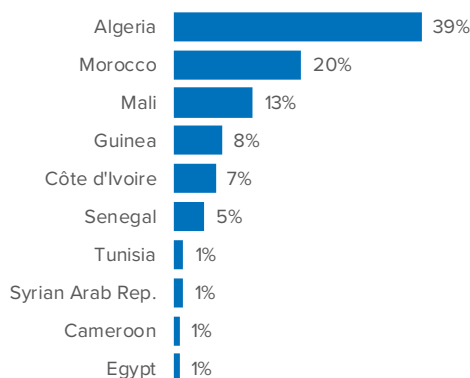

SPAIN Weekly snapshot - Week 7 (15 - 21 Feb 2021)

The charts below are based on figures from the Ministry of Interior and UNHCR estimates. All figures are provisional and subject to change

Refugees & migrants: sea and land arrivals in week 7¹

Sea and land arrivals during the last five weeks¹

Arrivals per month²

Most common nationalities, Jan - Sep 2020²

Demographic breakdown, Jan - Dec 2020²