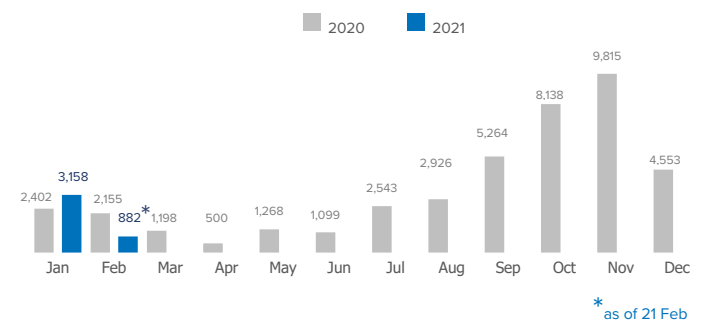

SPAIN Weekly snapshot - Week 7 (15 - 21 Feb 2021)

The charts below are based on figures from the Ministry of Interior and UNHCR estimates. All figures are provisional and subject to change

Refugees & migrants: sea and land arrivals in week 7¹

Sea and land arrivals during the last five weeks¹

Arrivals per month²

Most common nationalities, Jan - Sep 2020²

Demographic breakdown, Jan - Dec 2020²