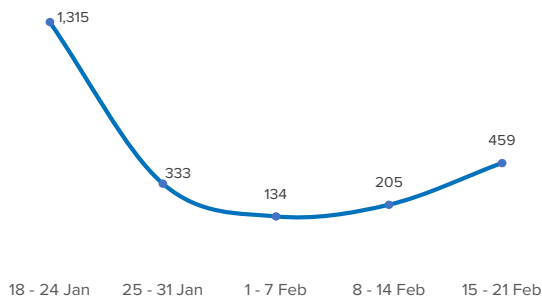

SPAIN Weekly snapshot - Week 7 (15 - 21 Feb 2021)

The charts below are based on figures from the Ministry of Interior and UNHCR estimates. All figures are provisional and subject to change

Refugees & migrants: sea and land arrivals in week 7¹

Sea and land arrivals during the last five weeks¹

Arrivals per month²

Most common nationalities, Jan - Sep 2020²

Demographic breakdown, Jan - Dec 2020²