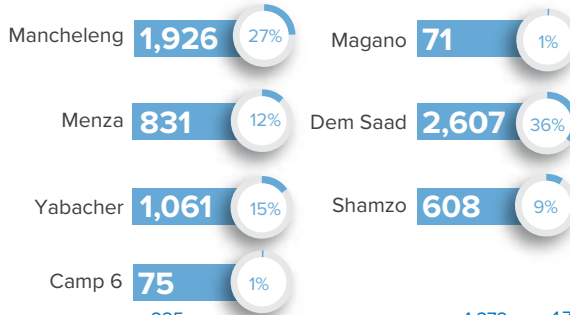

**Arrivals from Ethiopia<sup>1</sup>**

**7,179**  
Individuals

<sup>1</sup> The figures presented based on conducted assessment mission (local authorities and UNHCR) subject to change.

**Currently at**

Since the end of 2020, new arrivals have been reported in several border locations of Blue Nile State coming from Ethiopia's Benishangul Gumuz region.

UNHCR and partners continue to assess the situation and protection need of the newly arrived. The humanitarian assistance has been rolled out with nearly 1,000 asylum seekers receiving aid supplies, including food and access to health, water and sanitation facilities in Yabacher, on Sudan-Ethiopia border.