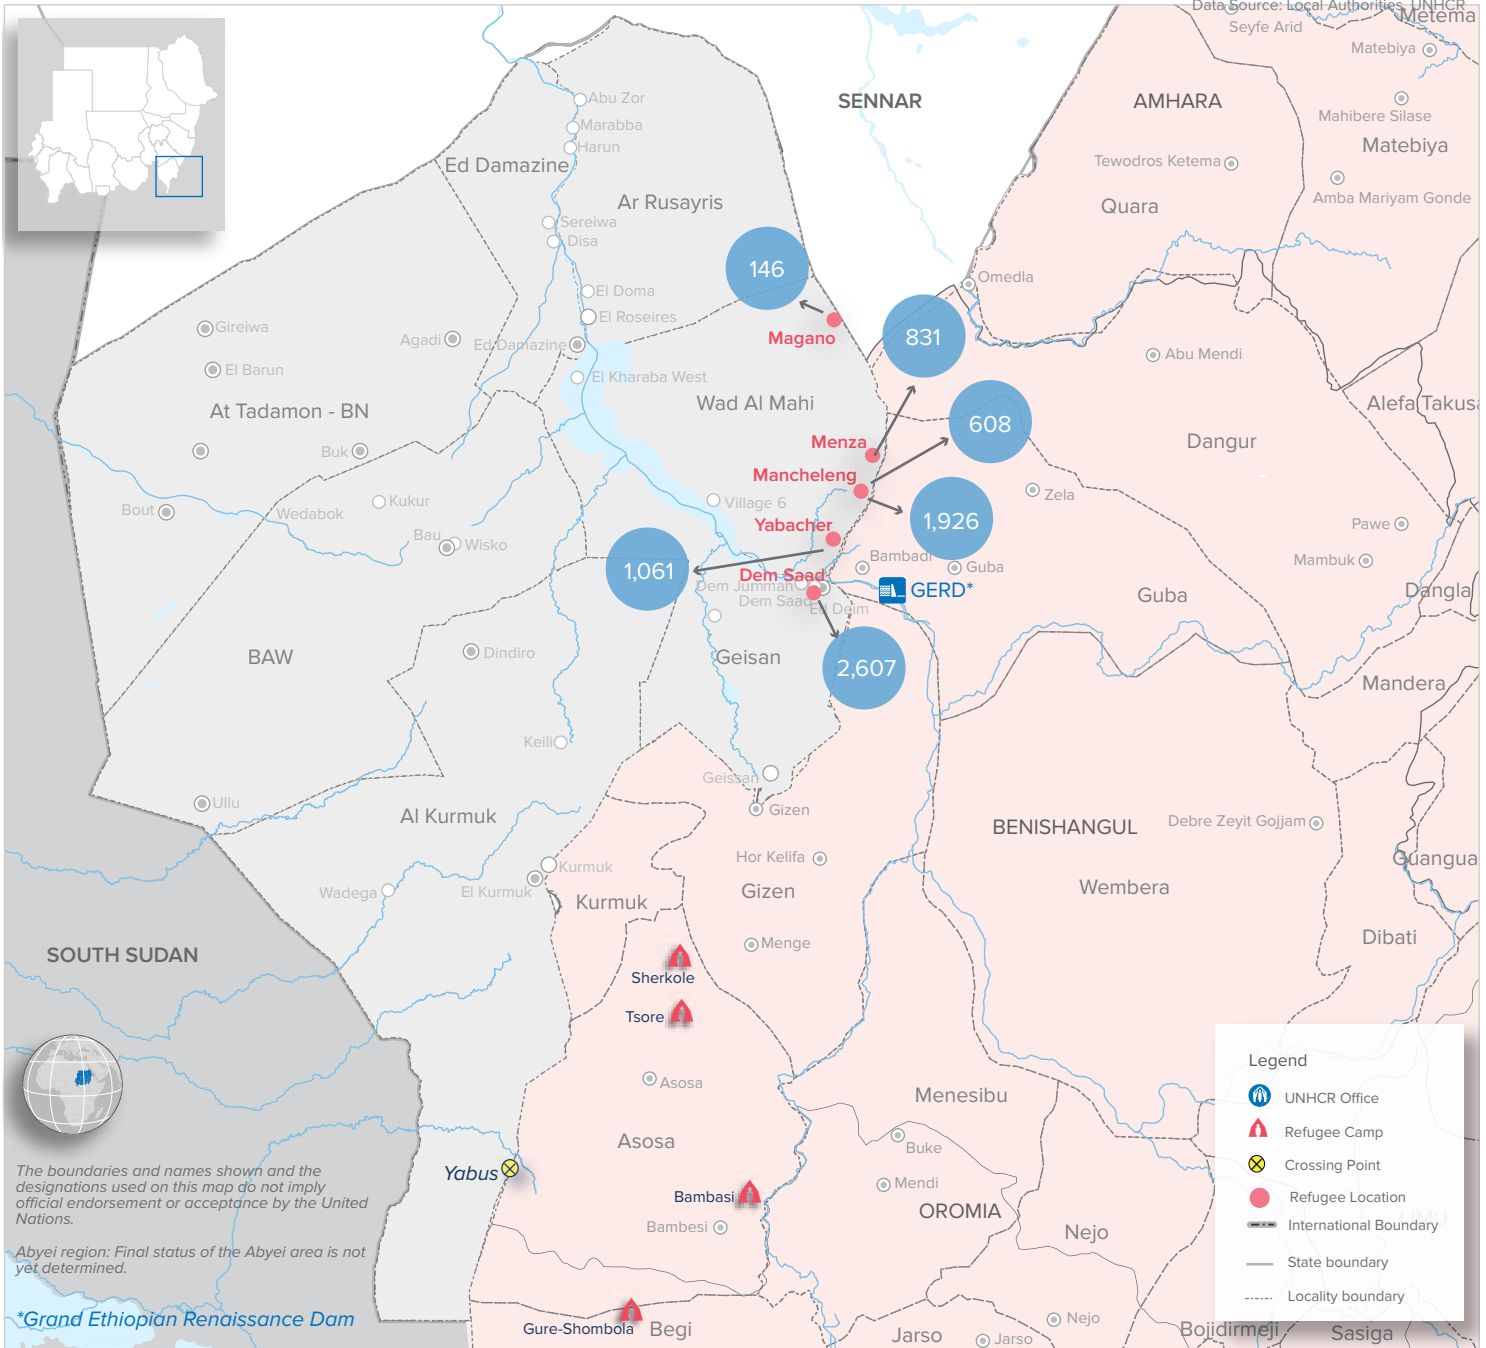

Reported Ethiopian Arrivals

The boundaries and names shown and the designations used on this map do not imply official endorsement or acceptance by the United Nations.

Abyei region: Final status of the Abyei area is not yet determined.

*Grand Ethiopian Renaissance Dam