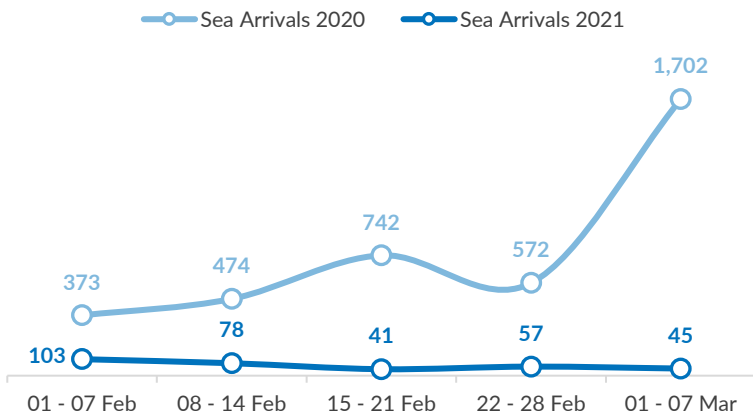

Aegean Islands Weekly Snapshot

Arrivals

This week, 45 people arrived on the Aegean islands, a decrease from last week's 57 arrivals and from last year's 1,702 arrivals during the same period.

The average daily arrivals on all islands this week equaled 6, compared to 8 in the previous week.

Entry Points by Sea

Lesvos received the highest number of arrivals (24), followed by Chios (21). The Dodecanese islands and Samos received no arrivals.

Departures to the mainland

This week, 337 refugees and asylum-seekers, once authorized by the authorities, departed from the Aegean islands to the mainland.

Present Population on the Islands

Some 16,150 refugees and asylum-seekers reside on the Aegean islands. Of those, 12,150 (75%) reside in the permanent and temporary Reception and Identification Centers (RICs).

The majority of the population on the Aegean islands are from Afghanistan (49%), Syria (16%) and Somalia (8%).

Women account for 21% of the population, and children for 26% of whom nearly 7 out of 10 are younger than 12 years old.