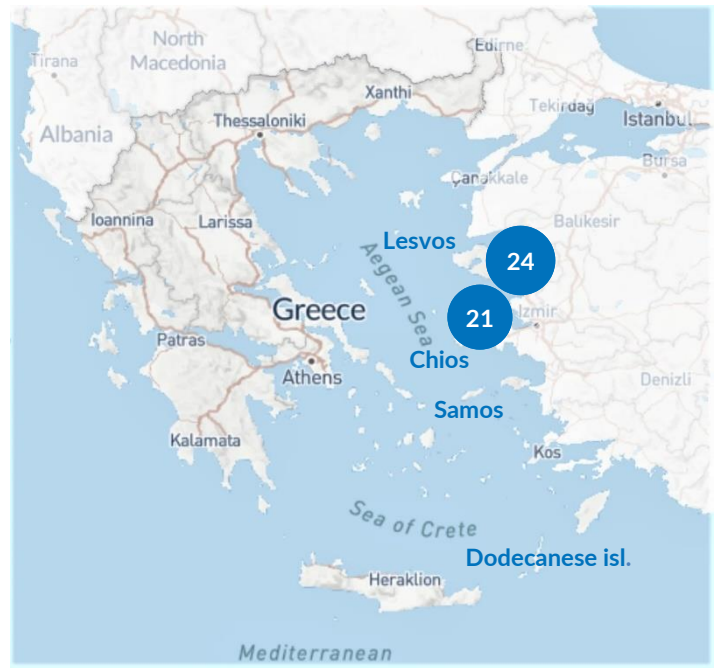

Aegean Islands Weekly Snapshot

Arrivals

This week, 45 people arrived on the Aegean islands, a decrease from last week's 57 arrivals and from last year's 1,702 arrivals during the same period.

The average daily arrivals on all islands this week equaled 6, compared to 8 in the previous week.

Entry Points by Sea

Lesvos received the highest number of arrivals (24), followed by Chios (21). The Dodecanese islands and Samos received no arrivals.

Departures to the mainland

This week, 337 refugees and asylum-seekers, once authorized by the authorities, departed from the Aegean islands to the mainland.

Present Population on the Islands

Some 16,150 refugees and asylum-seekers reside on the Aegean islands. Of those, 12,150 (75%) reside in the permanent and temporary Reception and Identification Centers (RICs).

The majority of the population on the Aegean islands are from Afghanistan (49%), Syria (16%) and Somalia (8%).

Women account for 21% of the population, and children for 26% of whom nearly 7 out of 10 are younger than 12 years old.