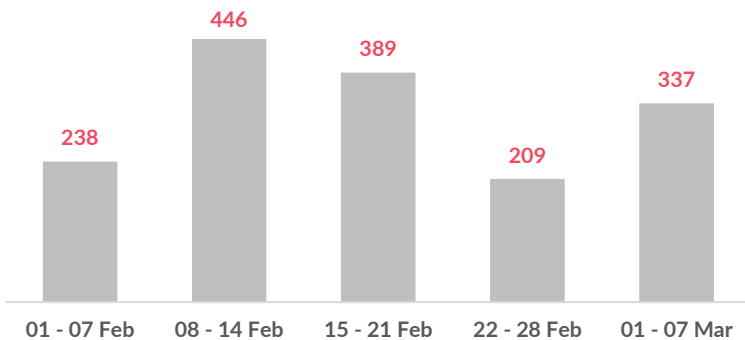

Aegean Islands Weekly Snapshot

Arrivals

This week, 45 people arrived on the Aegean islands, a decrease from last week's 57 arrivals and from last year's 1,702 arrivals during the same period.

The average daily arrivals on all islands this week equaled 6, compared to 8 in the previous week.

Entry Points by Sea

Lesvos received the highest number of arrivals (24), followed by Chios (21). The Dodecanese islands and Samos received no arrivals.

Departures to the mainland

This week, 337 refugees and asylum-seekers, once authorized by the authorities, departed from the Aegean islands to the mainland.

Present Population on the Islands

Some 16,150 refugees and asylum-seekers reside on the Aegean islands. Of those, 12,150 (75%) reside in the permanent and temporary Reception and Identification Centers (RICs).

The majority of the population on the Aegean islands are from Afghanistan (49%), Syria (16%) and Somalia (8%).

Women account for 21% of the population, and children for 26% of whom nearly 7 out of 10 are younger than 12 years old.