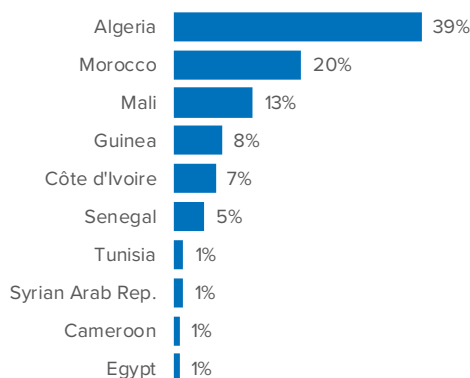

SPAIN Weekly snapshot - Week 9 (1 - 7 Mar 2021)

The charts below are based on figures from the Ministry of Interior and UNHCR estimates. All figures are provisional and subject to change

Refugees & migrants: sea and land arrivals in week 9¹

Sea and land arrivals during the last five weeks¹

Arrivals per month²

Most common nationalities, Jan - Sep 2020²

Demographic breakdown, Jan - Dec 2020²