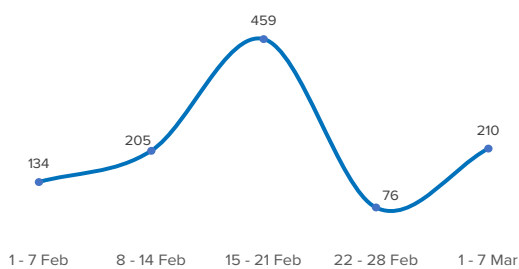

SPAIN Weekly snapshot - Week 9 (1 - 7 Mar 2021)

The charts below are based on figures from the Ministry of Interior and UNHCR estimates. All figures are provisional and subject to change

Refugees & migrants: sea and land arrivals in week 9¹

Sea and land arrivals during the last five weeks¹

Arrivals per month²

Most common nationalities, Jan - Sep 2020²

Demographic breakdown, Jan - Dec 2020²