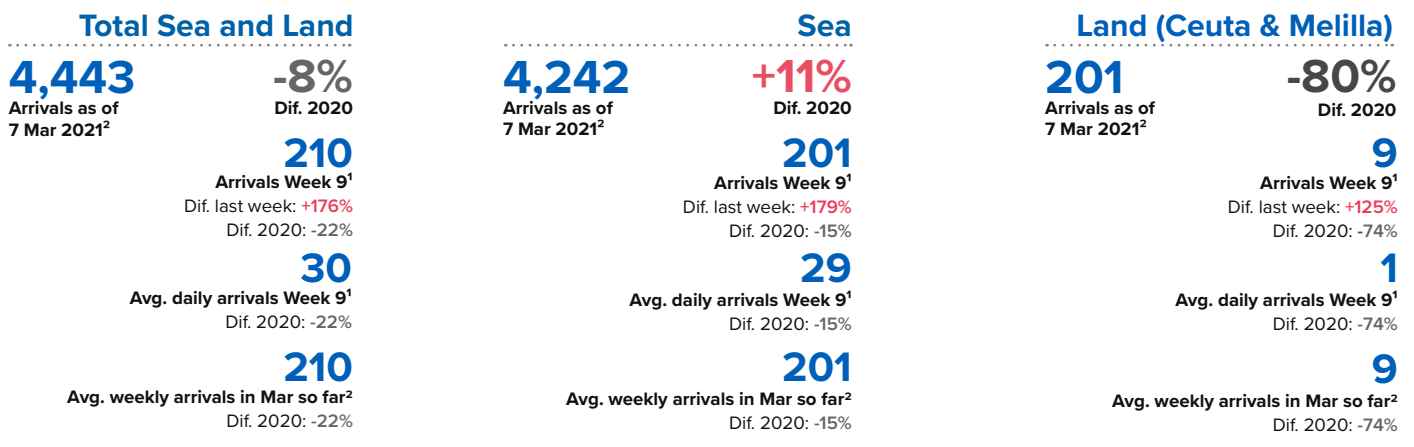

SPAIN Weekly snapshot - Week 9 (1 - 7 Mar 2021)

The charts below are based on figures from the Ministry of Interior and UNHCR estimates. All figures are provisional and subject to change

Refugees & migrants: sea and land arrivals in week 9¹

Sea and land arrivals during the last five weeks¹

Arrivals per month²

Most common nationalities, Jan - Sep 2020²

Demographic breakdown, Jan - Dec 2020²