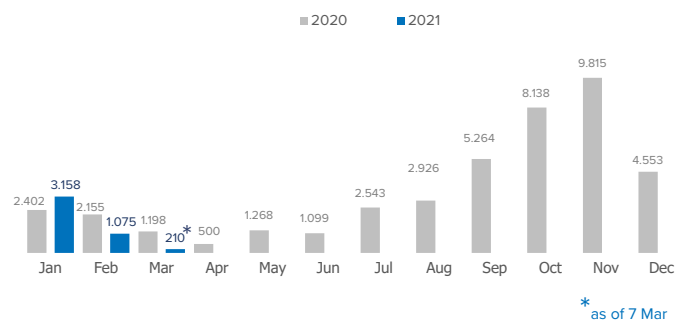

SPAIN Weekly snapshot - Week 9 (1 - 7 Mar 2021)

The charts below are based on figures from the Ministry of Interior and UNHCR estimates. All figures are provisional and subject to change

Refugees & migrants: sea and land arrivals in week 9¹

Sea and land arrivals during the last five weeks¹

Arrivals per month²

Most common nationalities, Jan - Sep 2020²

Demographic breakdown, Jan - Dec 2020²