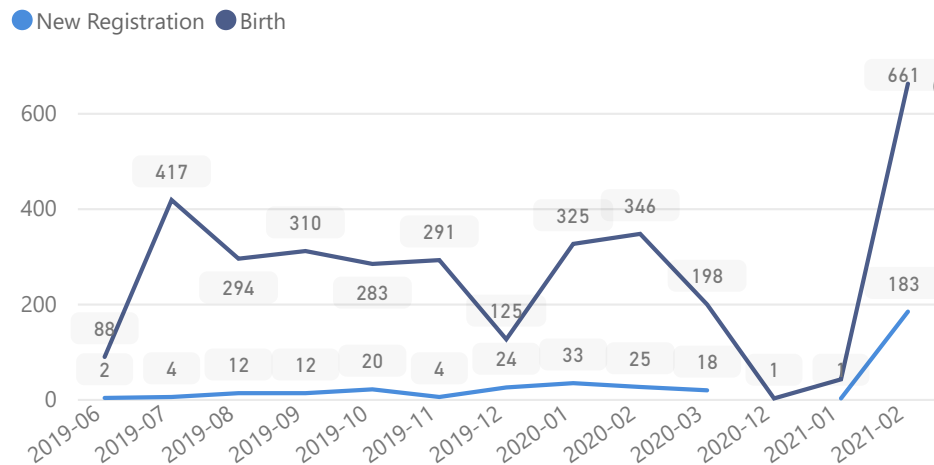

Uganda - Refugee Statistics February 2021 - Palorinya

Total Population

123,132

Total Refugees

123,118

Total Households

30,358

Total Asylum-Seekers

14

Zones - Top 10

Level3	HHs	Individuals
Morobi	8,451	34,038
Dongo West	6,379	25,507
Chinyi	4,873	19,142
Basecamp Ibakwe	3,349	14,863
Dongo East	3,076	12,525
Belemaling	2,384	10,147
Budri	1,844	6,906
Zone 7	1	3
Zone 2	1	1

Age & Gender Breakdown

Specific Needs - Top 7
7,870 (Female) 5,563 (Male)

New Registration by Month

Occupation - Top 5

Assistance Status

* Age is between 18 - 59 years for Occupation