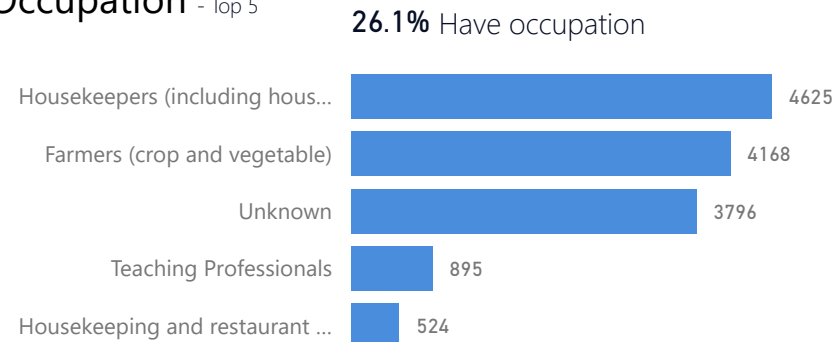

Age & Gender Breakdown

Specific Needs - Top 7
7,870 (Female) 5,563 (Male)

New Registration by Month

Occupation - Top 5

Assistance Status

* Age is between 18 - 59 years for Occupation