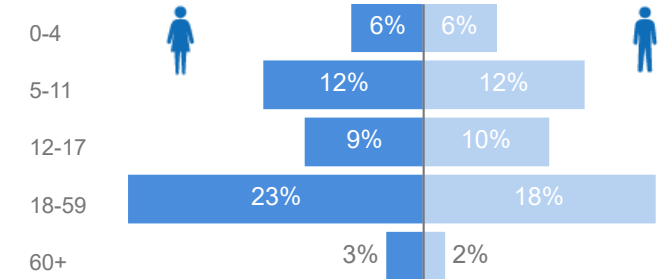

Uganda - Refugee Statistics February 2021 - Palorinya

Total Population

123,132

Total Refugees

123,118

Total Households

30,358

Total Asylum-Seekers

Age & Gender Breakdown

Specific Needs - Top 7
7,870 (Female) 5,563 (Male)

New Registration by Month

Occupation - Top 5

Assistance Status

* Age is between 18 - 59 years for Occupation