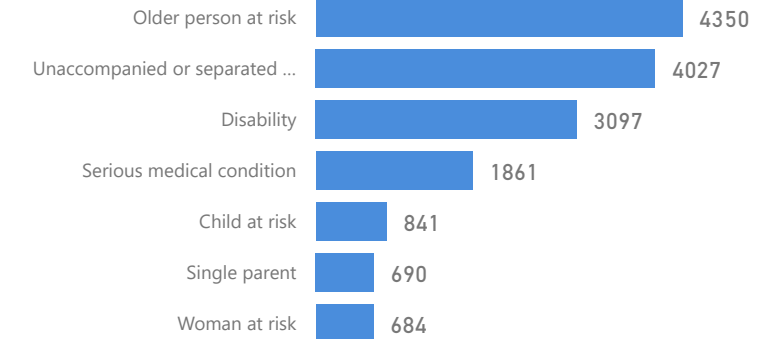

Uganda - Refugee Statistics February 2021 - Palorinya

Total Population

123,132

Total Refugees

123,118

Total Households

30,358

Total Asylum-Seekers

14

Zones - Top 10

Level3	HHs	Individuals
Morobi	8,451	34,038
Dongo West	6,379	25,507
Chinyi	4,873	19,142
Basecamp Ibakwe	3,349	14,863
Dongo East	3,076	12,525
Belemaling	2,384	10,147
Budri	1,844	6,906
Zone 7	1	3
Zone 2	1	1

Age & Gender Breakdown

Specific Needs - Top 7
7,870 (Female) 5,563 (Male)

New Registration by Month

Occupation - Top 5

Assistance Status

* Age is between 18 - 59 years for Occupation