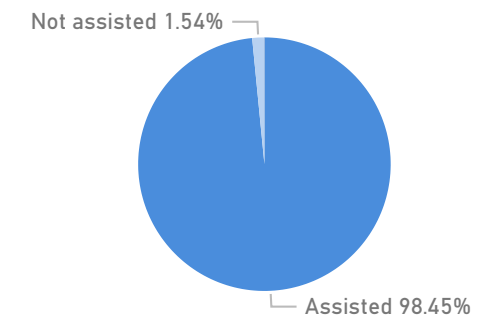

Age & Gender Breakdown

Specific Needs - Top 7
7,870 (Female) 5,563 (Male)

New Registration by Month

Occupation - Top 5

Assistance Status

* Age is between 18 - 59 years for Occupation