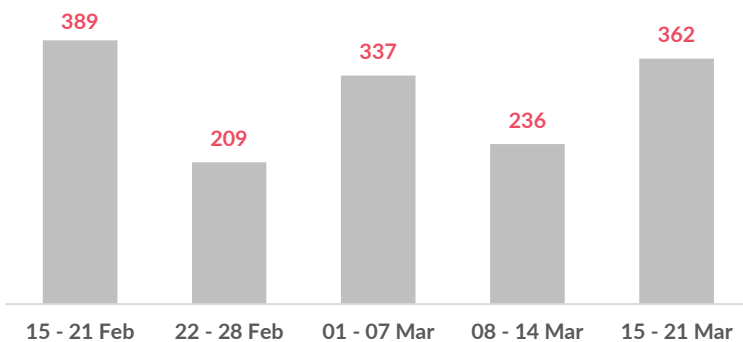

Aegean Islands Weekly Snapshot

Arrivals

This week, 38 people arrived on the Aegean islands, a decrease from last week's 53 arrivals and from last year's 334 arrivals during the same period.

The average daily arrivals on all islands this week equaled 5, compared to 8 in the previous week.

Entry Points by Sea

Chios received the highest number of arrivals (22), followed by Lesbos (16). The Dodecanese islands and Samos received no arrivals.

Departures to the mainland

This week, 362 refugees and asylum-seekers, once authorized by the authorities, departed from the Aegean islands to the mainland.

Present Population on the Islands

Some 15,700 refugees and asylum-seekers reside on the Aegean islands. Of those, 11,800 (75%) reside in the permanent and temporary Reception and Identification Centers (RICs).

The majority of the population on the Aegean islands are from Afghanistan (49%), Syria (16%) and Somalia (8%).

Women account for 21% of the population, and children for 26% of whom nearly 7 out of 10 are younger than 12 years old.