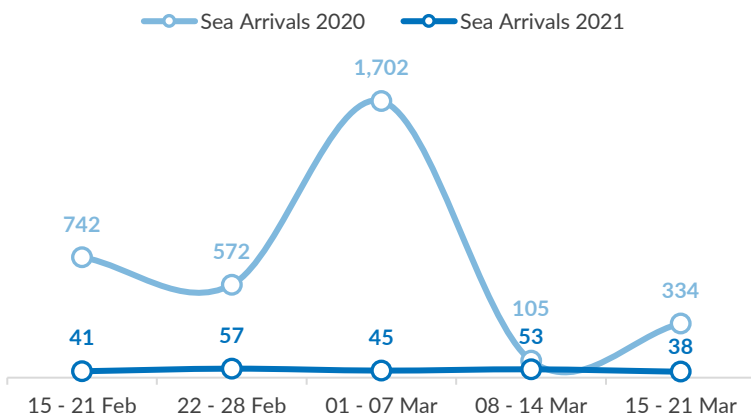

Aegean Islands Weekly Snapshot

Arrivals

This week, 38 people arrived on the Aegean islands, a decrease from last week's 53 arrivals and from last year's 334 arrivals during the same period.

The average daily arrivals on all islands this week equaled 5, compared to 8 in the previous week.

Entry Points by Sea

Chios received the highest number of arrivals (22), followed by Lesbos (16). The Dodecanese islands and Samos received no arrivals.

Departures to the mainland

This week, 362 refugees and asylum-seekers, once authorized by the authorities, departed from the Aegean islands to the mainland.

Present Population on the Islands

Some 15,700 refugees and asylum-seekers reside on the Aegean islands. Of those, 11,800 (75%) reside in the permanent and temporary Reception and Identification Centers (RICs).

The majority of the population on the Aegean islands are from Afghanistan (49%), Syria (16%) and Somalia (8%).

Women account for 21% of the population, and children for 26% of whom nearly 7 out of 10 are younger than 12 years old.