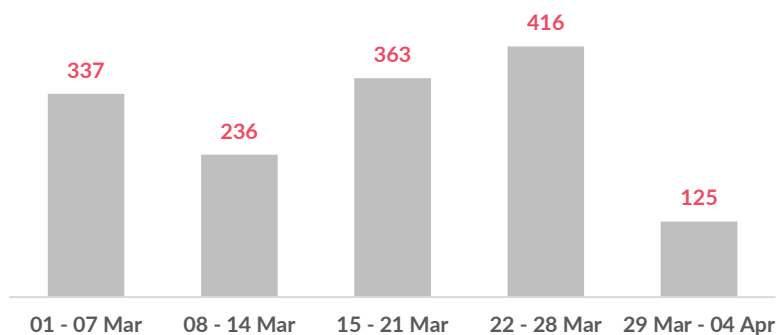

Aegean Islands Weekly Snapshot

Arrivals

This week, 78 people arrived on the Aegean islands, a decrease from last week's 171 arrivals but an increase from last year's 39 arrivals during the same period.

The average daily arrivals on all islands this week equaled 11, compared to 24 in the previous week.

Entry Points by Sea

Lesvos received the highest number of arrivals (78). The Dodecanese islands, Chios and Samos received no arrivals.

Departures to the mainland

This week, 125 refugees and asylum-seekers, once authorized by the authorities, departed from the Aegean islands to the mainland.

Present Population on the Islands

Some 15,300 refugees and asylum-seekers reside on the Aegean islands. Of those, 11,500 (75%) reside in the permanent and temporary Reception and Identification Centers (RICs).

The majority of the population on the Aegean islands are from Afghanistan (49%), Syria (16%) and Somalia (8%).

Women account for 21% of the population, and children for 26% of whom nearly 7 out of 10 are younger than 12 years old.