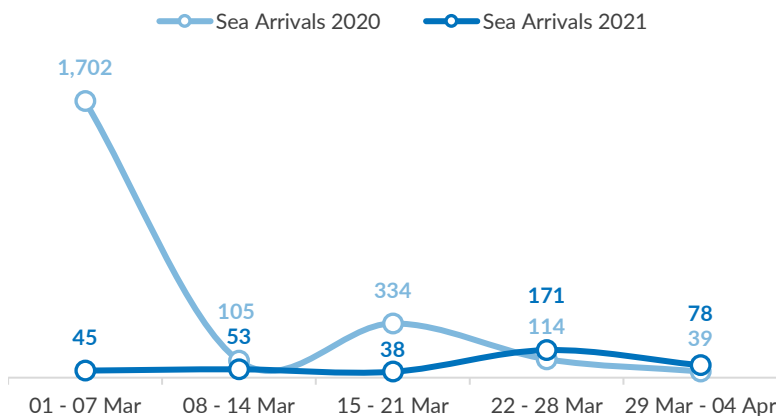

Aegean Islands Weekly Snapshot

Arrivals

This week, 78 people arrived on the Aegean islands, a decrease from last week's 171 arrivals but an increase from last year's 39 arrivals during the same period.

The average daily arrivals on all islands this week equaled 11, compared to 24 in the previous week.

Entry Points by Sea

Lesvos received the highest number of arrivals (78). The Dodecanese islands, Chios and Samos received no arrivals.

Departures to the mainland

This week, 125 refugees and asylum-seekers, once authorized by the authorities, departed from the Aegean islands to the mainland.

Present Population on the Islands

Some 15,300 refugees and asylum-seekers reside on the Aegean islands. Of those, 11,500 (75%) reside in the permanent and temporary Reception and Identification Centers (RICs).

The majority of the population on the Aegean islands are from Afghanistan (49%), Syria (16%) and Somalia (8%).

Women account for 21% of the population, and children for 26% of whom nearly 7 out of 10 are younger than 12 years old.