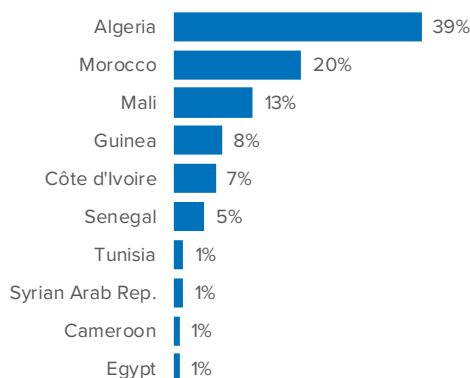

SPAIN Weekly snapshot - Week 13 (29 Mar- 4 Apr 2021)

The charts below are based on figures from the Ministry of Interior and UNHCR estimates. All figures are provisional and subject to change

Refugees & migrants: sea and land arrivals in week 13¹

Sea and land arrivals during the last five weeks¹

Arrivals per month²

Most common nationalities, Jan - Sep 2020²

Demographic breakdown, Jan - Dec 2020²