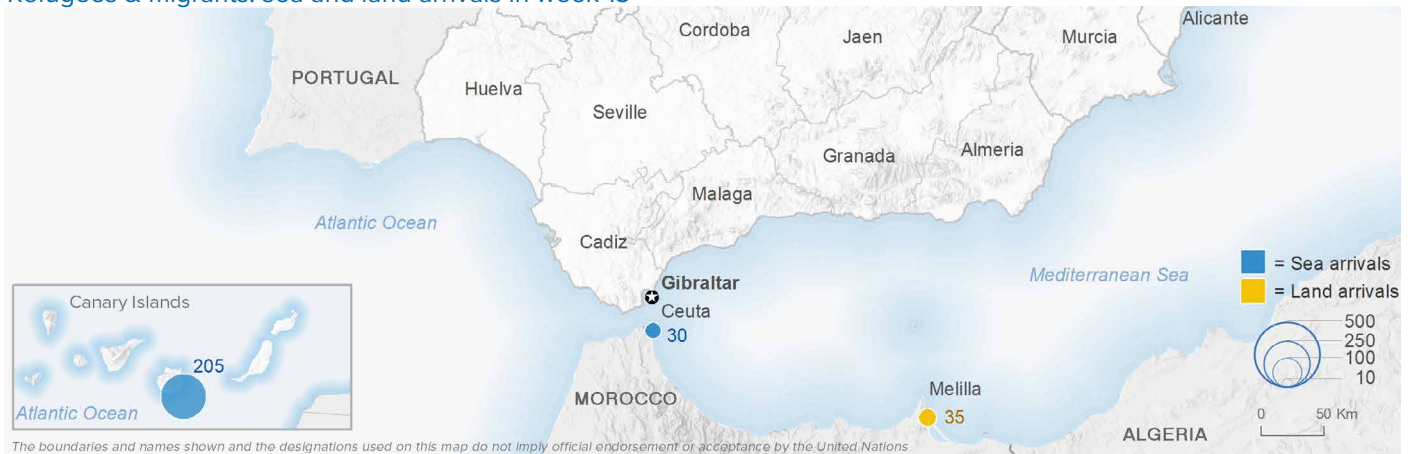

SPAIN Weekly snapshot - Week 13 (29 Mar- 4 Apr 2021)

The charts below are based on figures from the Ministry of Interior and UNHCR estimates. All figures are provisional and subject to change

Refugees & migrants: sea and land arrivals in week 13¹

Sea and land arrivals during the last five weeks¹

Arrivals per month²

Most common nationalities, Jan - Sep 2020²

Demographic breakdown, Jan - Dec 2020²