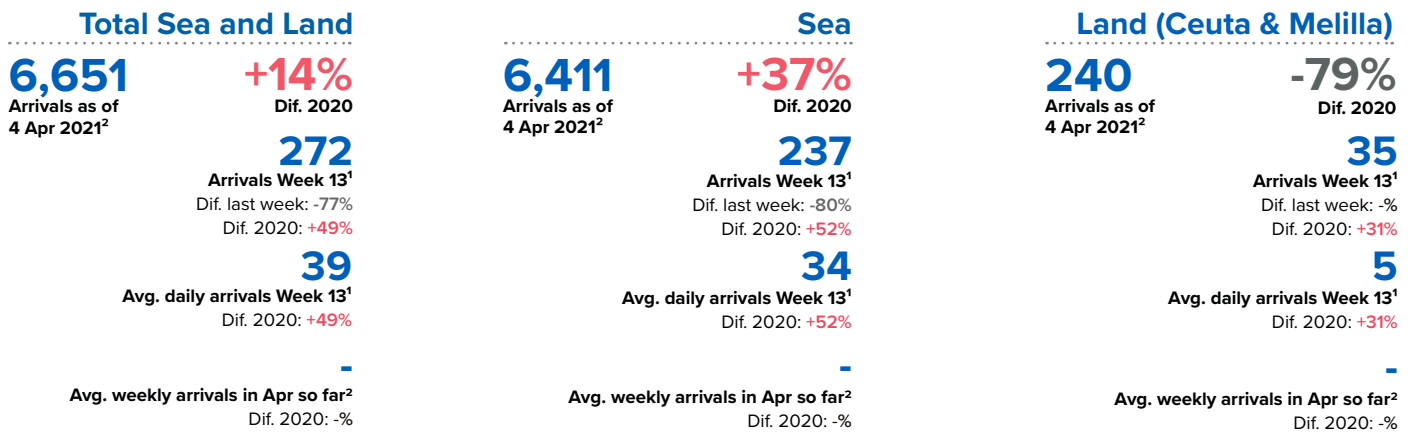

SPAIN Weekly snapshot - Week 13 (29 Mar- 4 Apr 2021)

The charts below are based on figures from the Ministry of Interior and UNHCR estimates. All figures are provisional and subject to change

Refugees & migrants: sea and land arrivals in week 13¹

Sea and land arrivals during the last five weeks¹

Arrivals per month²

Most common nationalities, Jan - Sep 2020²

Demographic breakdown, Jan - Dec 2020²