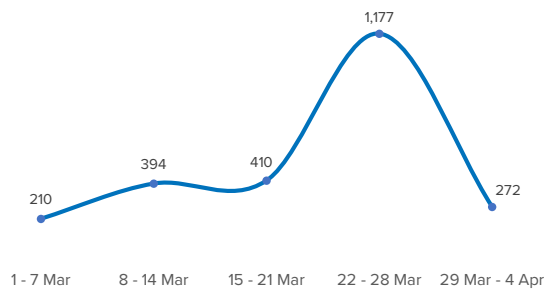

SPAIN Weekly snapshot - Week 13 (29 Mar- 4 Apr 2021)

The charts below are based on figures from the Ministry of Interior and UNHCR estimates. All figures are provisional and subject to change

Refugees & migrants: sea and land arrivals in week 13¹

Sea and land arrivals during the last five weeks¹

Arrivals per month²

Most common nationalities, Jan - Sep 2020²

Demographic breakdown, Jan - Dec 2020²