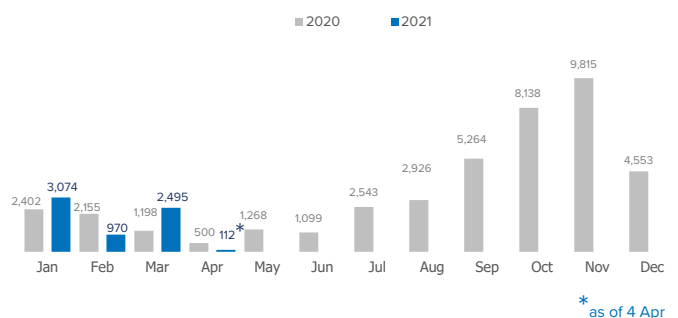

SPAIN Weekly snapshot - Week 13 (29 Mar- 4 Apr 2021)

The charts below are based on figures from the Ministry of Interior and UNHCR estimates. All figures are provisional and subject to change

Refugees & migrants: sea and land arrivals in week 13¹

Sea and land arrivals during the last five weeks¹

Arrivals per month²

Most common nationalities, Jan - Sep 2020²

Demographic breakdown, Jan - Dec 2020²