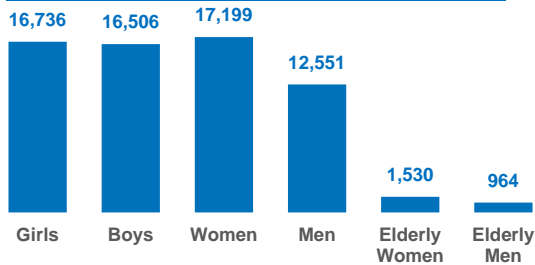

Cameroonian refugees are predominantly from North-West and South-West regions of Cameroon affected by the crisis between the government and activists calling for independence of the Anglophone region. The arrival of Cameroonian refugees in Nigeria has since presented a new dimension to the already complex humanitarian situation in Nigeria.

**65,486** TOTAL REGISTERED REFUGEES FROM CAMEROON

**52,374** BIOMETRICALLY VERIFIED

REGISTERED REFUGEES DEMOGRAPHICS

BREAKDOWN BY STATE

SETTLEMENT/HOST COMMUNITIES

BREAKDOWN BY SETTLEMENT

The boundaries and names shown, and the designations used on this map do not imply official endorsement or acceptance by the United Nations. Sources: UNHCR Nigeria Updated: April 2021 Feedback: nigabim@unhcr.org Website: https://www.unhcr.org/ng