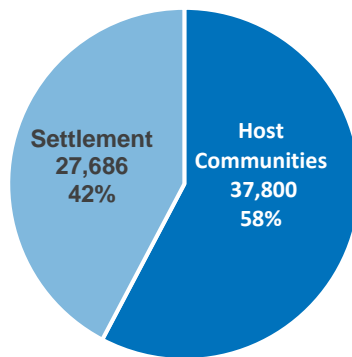

Cameroonian refugees are predominantly from North-West and South-West regions of Cameroon affected by the crisis between the government and activists calling for independence of the Anglophone region. The arrival of Cameroonian refugees in Nigeria has since presented a new dimension to the already complex humanitarian situation in Nigeria.

**65,486** TOTAL REGISTERED REFUGEES FROM CAMEROON

**52,374** BIOMETRICALLY VERIFIED

REGISTERED REFUGEES DEMOGRAPHICS

BREAKDOWN BY STATE

SETTLEMENT/HOST COMMUNITIES

BREAKDOWN BY SETTLEMENT

The boundaries and names shown, and the designations used on this map do not imply official endorsement or acceptance by the United Nations. Sources: UNHCR Nigeria Updated: April 2021 Feedback: nigabim@unhcr.org Website: https://www.unhcr.org/ng