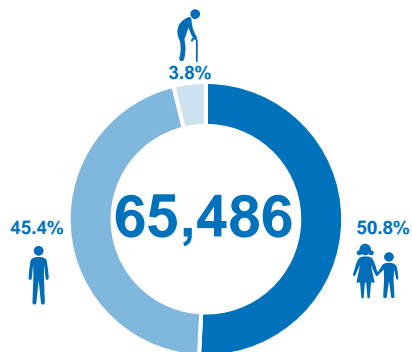

Cameroonian refugees are predominantly from North-West and South-West regions of Cameroon affected by the crisis between the government and activists calling for independence of the Anglophone region. The arrival of Cameroonian refugees in Nigeria has since presented a new dimension to the already complex humanitarian situation in Nigeria.

**65,486** TOTAL REGISTERED REFUGEES FROM CAMEROON

**52,374** BIOMETRICALLY VERIFIED

REGISTERED REFUGEES DEMOGRAPHICS

BREAKDOWN BY STATE

SETTLEMENT/HOST COMMUNITIES

BREAKDOWN BY SETTLEMENT

The boundaries and names shown, and the designations used on this map do not imply official endorsement or acceptance by the United Nations. Sources: UNHCR Nigeria Updated: April 2021 Feedback: nigabim@unhcr.org Website: https://www.unhcr.org/ng