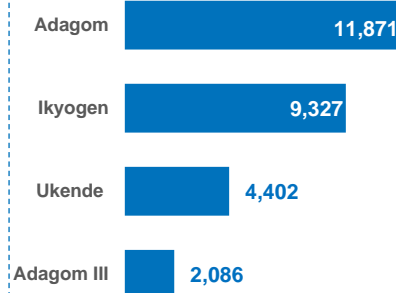

Cameroonian refugees are predominantly from North-West and South-West regions of Cameroon affected by the crisis between the government and activists calling for independence of the Anglophone region. The arrival of Cameroonian refugees in Nigeria has since presented a new dimension to the already complex humanitarian situation in Nigeria.

**65,486** TOTAL REGISTERED REFUGEES FROM CAMEROON

**52,374** BIOMETRICALLY VERIFIED

REGISTERED REFUGEES DEMOGRAPHICS

BREAKDOWN BY STATE

SETTLEMENT/HOST COMMUNITIES

BREAKDOWN BY SETTLEMENT

The boundaries and names shown, and the designations used on this map do not imply official endorsement or acceptance by the United Nations. Sources: UNHCR Nigeria Updated: April 2021 Feedback: nigabim@unhcr.org Website: https://www.unhcr.org/ng