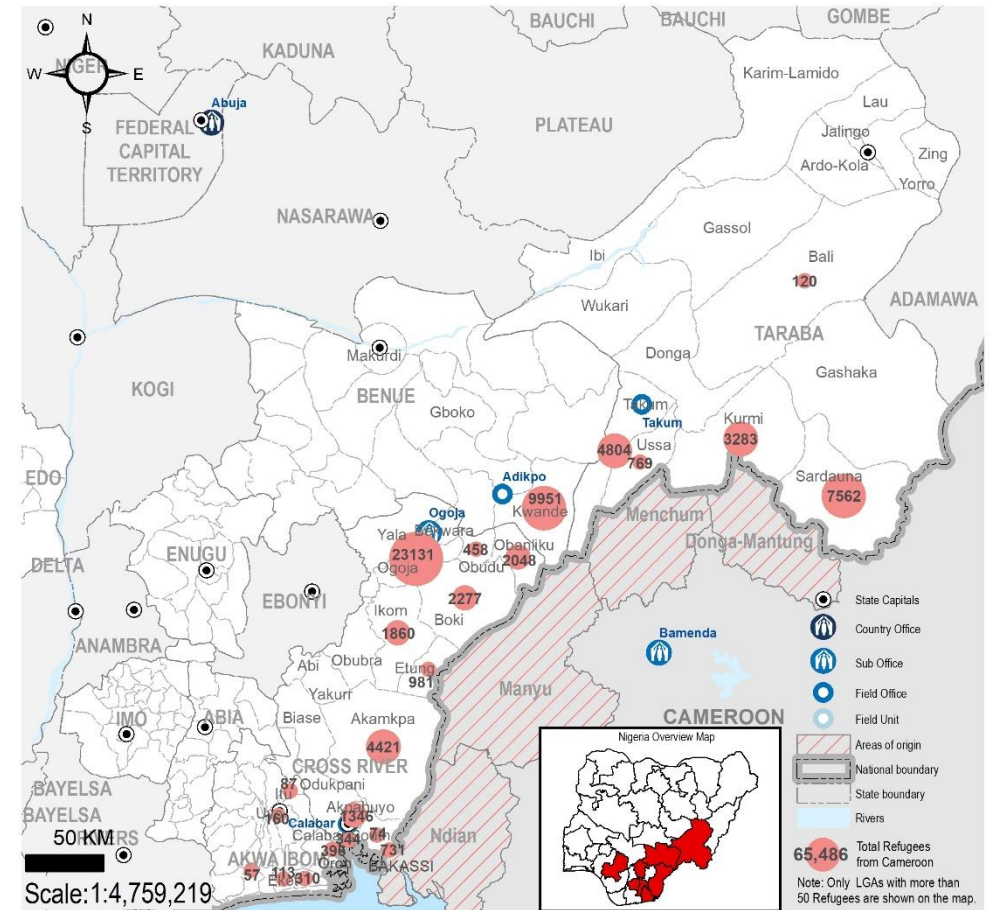

Cameroonian refugees are predominantly from North-West and South-West regions of Cameroon affected by the crisis between the government and activists calling for independence of the Anglophone region. The arrival of Cameroonian refugees in Nigeria has since presented a new dimension to the already complex humanitarian situation in Nigeria.

**65,486** TOTAL REGISTERED REFUGEES FROM CAMEROON

**52,374** BIOMETRICALLY VERIFIED

REGISTERED REFUGEES DEMOGRAPHICS

BREAKDOWN BY STATE

SETTLEMENT/HOST COMMUNITIES

BREAKDOWN BY SETTLEMENT

The boundaries and names shown, and the designations used on this map do not imply official endorsement or acceptance by the United Nations. Sources: UNHCR Nigeria Updated: April 2021 Feedback: nigabim@unhcr.org Website: https://www.unhcr.org/ng