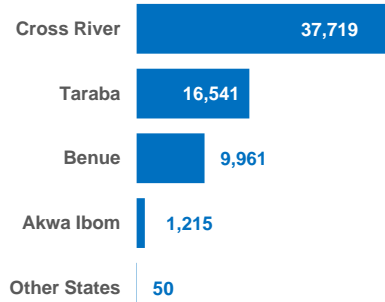

Cameroonian refugees are predominantly from North-West and South-West regions of Cameroon affected by the crisis between the government and activists calling for independence of the Anglophone region. The arrival of Cameroonian refugees in Nigeria has since presented a new dimension to the already complex humanitarian situation in Nigeria.

**65,486** TOTAL REGISTERED REFUGEES FROM CAMEROON

**52,374** BIOMETRICALLY VERIFIED

REGISTERED REFUGEES DEMOGRAPHICS

BREAKDOWN BY STATE

SETTLEMENT/HOST COMMUNITIES

BREAKDOWN BY SETTLEMENT

The boundaries and names shown, and the designations used on this map do not imply official endorsement or acceptance by the United Nations. Sources: UNHCR Nigeria Updated: April 2021 Feedback: nigabim@unhcr.org Website: https://www.unhcr.org/ng