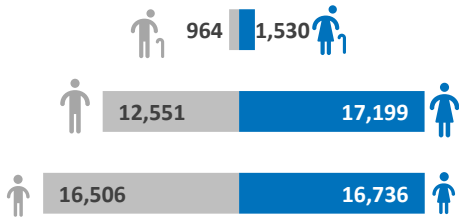

Cameroonian refugees are predominantly from North-West and South-West regions of Cameroon affected by the crisis between the government and activists calling for independence of the Anglophone region. The arrival of Cameroonian refugees in Nigeria has since presented a new dimension to the already complex humanitarian situation in Nigeria.

**65,486** TOTAL REGISTERED REFUGEES FROM CAMEROON

**52,374** BIOMETRICALLY VERIFIED

REGISTERED REFUGEES DEMOGRAPHICS

BREAKDOWN BY STATE

SETTLEMENT/HOST COMMUNITIES

BREAKDOWN BY SETTLEMENT

The boundaries and names shown, and the designations used on this map do not imply official endorsement or acceptance by the United Nations. Sources: UNHCR Nigeria Updated: April 2021 Feedback: nigabim@unhcr.org Website: https://www.unhcr.org/ng