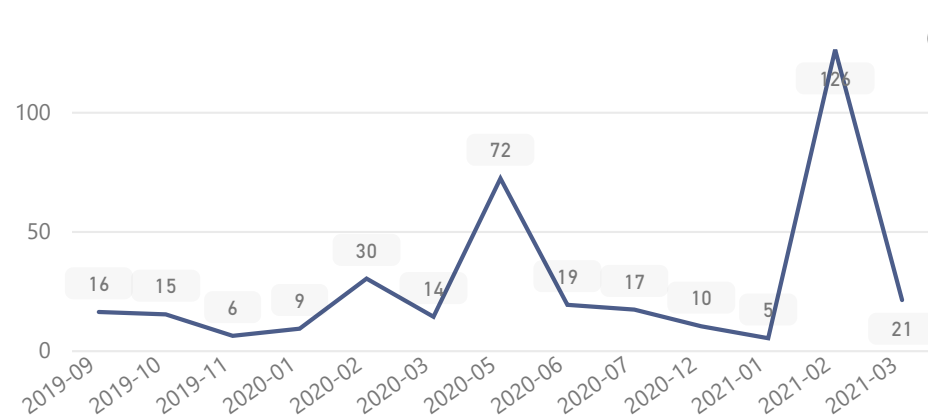

**3%**

**166**

**28%**

**1,575**

Country of Origin	Total
Democratic Republic of the Congo	5,707
South Sudan	2

Specific Needs - Top 7

New Registration by Month

● New Registration ● Birth