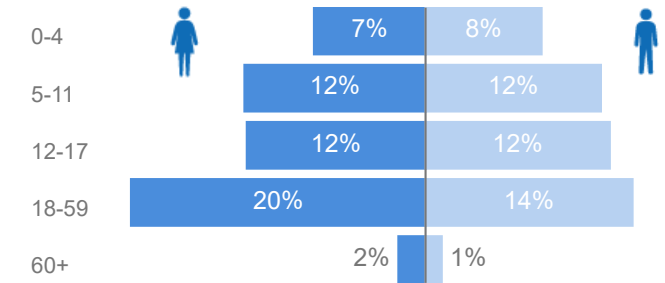

Uganda - Refugee Statistics March 2021 - Lobule

Total Population

5,709

Total Households

892

Total Refugees

5,709

Total Asylum-Seekers

0

Zones - Top 10

Level3	HHs	Individuals
Zone B	450	2,915
Zone A	442	2,794

Age & Gender Breakdown