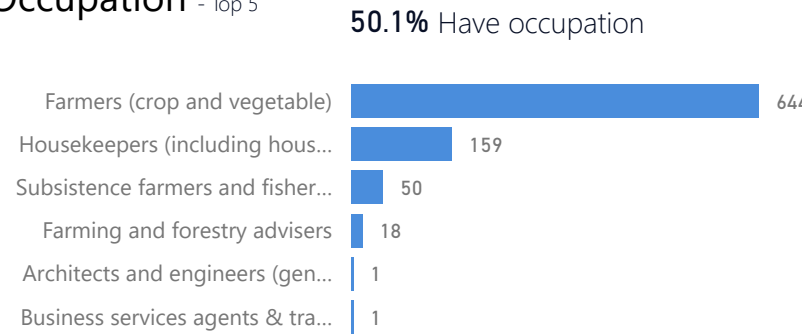

**3%**

**166**

**28%**

**1,575**

Country of Origin	Total
Democratic Republic of the Congo	5,707
South Sudan	2

Specific Needs - Top 7

New Registration by Month

● New Registration ● Birth

Occupation - Top 5

Assistance Status