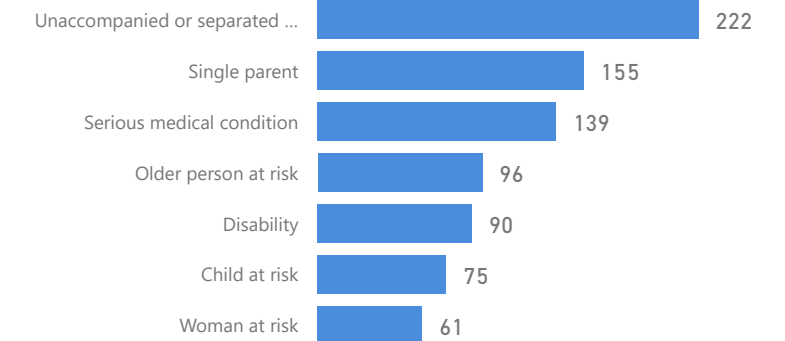

**3%**

**166**

**28%**

**1,575**

Country of Origin	Total
Democratic Republic of the Congo	5,707
South Sudan	2

Specific Needs - Top 7

New Registration by Month

● New Registration ● Birth

Occupation - Top 5

Assistance Status