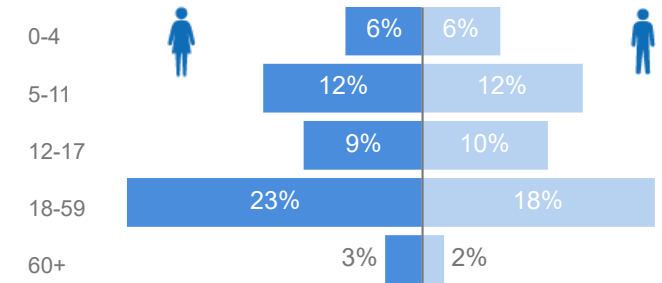

17

Women and Children

81%

99,982

Female

53%

65,472

Elderly

4%

5,447

Youth 15-24

25%

30,445

Zones - Top 10

Level3	HHs	Individuals
Morobi	8,443	34,496
Dongo West	6,379	25,552
Chinyi	4,873	19,156
Basecamp Ibakwe	3,345	14,873
Dongo East	3,092	12,994
Belemaling	2,376	10,122
Budri	1,840	6,904
Ranch 1	1	6
Zone 1	1	3

Country of Origin

Country of Origin	Total
South Sudan	124,069
Sudan	34
Democratic Republic of the Congo	3

Age & Gender Breakdown

Specific Needs - Top 7

New Registration by Month

Occupation - Top 5

* Age is between 18 - 59 years for Occupation