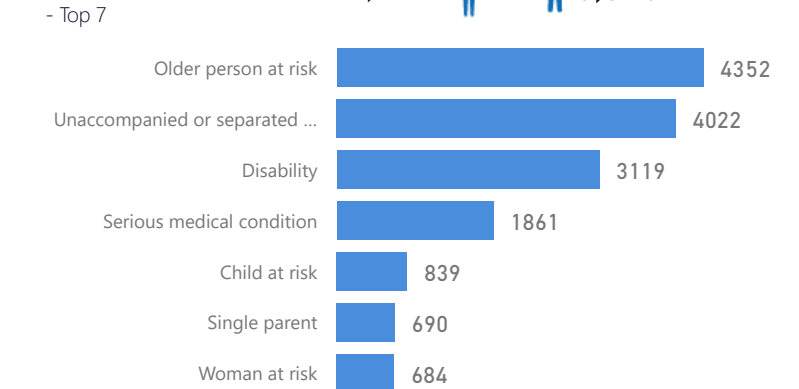

17

Women and Children

81%

99,982

Female

53%

65,472

Elderly

4%

5,447

Youth 15-24

25%

30,445

Zones - Top 10

Level3	HHs	Individuals
Morobi	8,443	34,496
Dongo West	6,379	25,552
Chinyi	4,873	19,156
Basecamp Ibakwe	3,345	14,873
Dongo East	3,092	12,994
Belemaling	2,376	10,122
Budri	1,840	6,904
Ranch 1	1	6
Zone 1	1	3

Country of Origin

Country of Origin	Total
South Sudan	124,069
Sudan	34
Democratic Republic of the Congo	3

Age & Gender Breakdown

Specific Needs - Top 7

New Registration by Month

Occupation - Top 5

* Age is between 18 - 59 years for Occupation