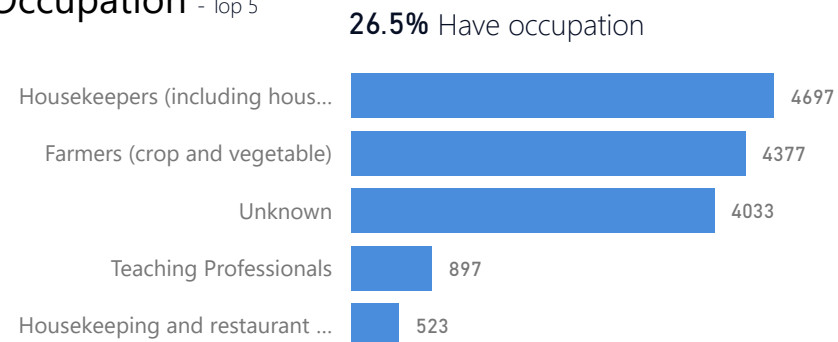

4%

5,447

Youth 15-24

25%

30,445

Zones - Top 10

Level3	HHs	Individuals
Morobi	8,443	34,496
Dongo West	6,379	25,552
Chinyi	4,873	19,156
Basecamp Ibakwe	3,345	14,873
Dongo East	3,092	12,994
Belemaling	2,376	10,122
Budri	1,840	6,904
Ranch 1	1	6
Zone 1	1	3

Country of Origin

Country of Origin	Total
South Sudan	124,069
Sudan	34
Democratic Republic of the Congo	3

Age & Gender Breakdown

Specific Needs - Top 7

New Registration by Month

Occupation - Top 5

* Age is between 18 - 59 years for Occupation