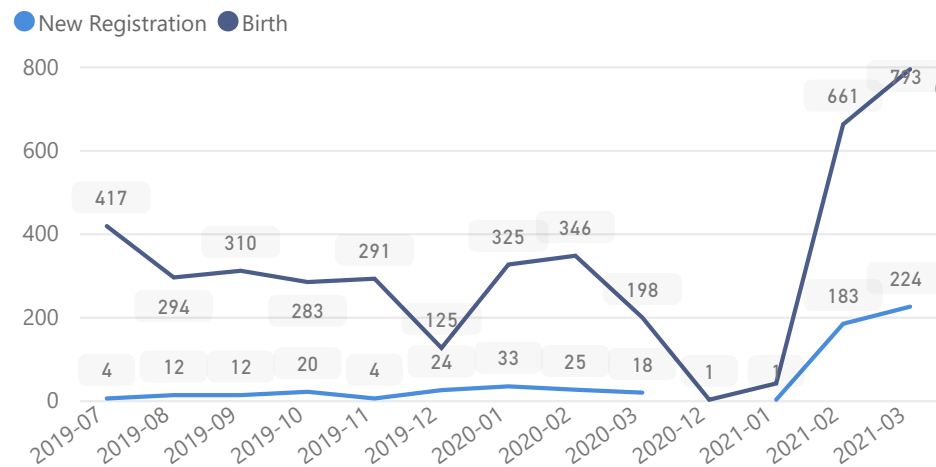

Country of Origin

Country of Origin	Total
South Sudan	124,069
Sudan	34
Democratic Republic of the Congo	3

Age & Gender Breakdown

Specific Needs - Top 7

New Registration by Month

Occupation - Top 5

* Age is between 18 - 59 years for Occupation