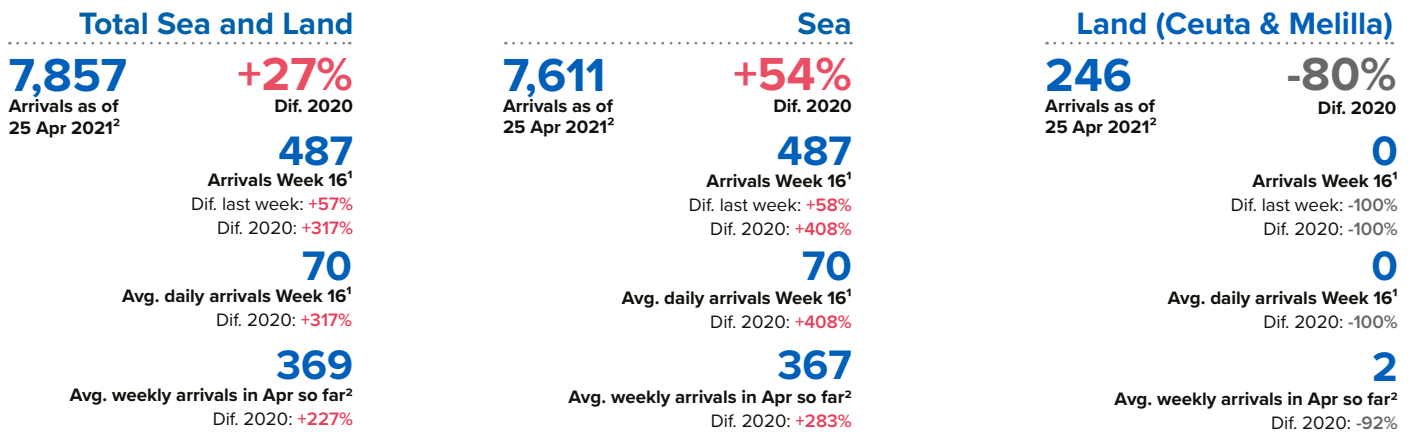

SPAIN Weekly snapshot - Week 16 (19- 25 Apr 2021)

The charts below are based on figures from the Ministry of Interior and UNHCR estimates. All figures are provisional and subject to change

Refugees & migrants: sea and land arrivals in week 16¹

The boundaries and names shown and the designations used on this map do not imply official endorsement or acceptance by the United Nations

Sea and land arrivals during the last five weeks¹

Arrivals per month²