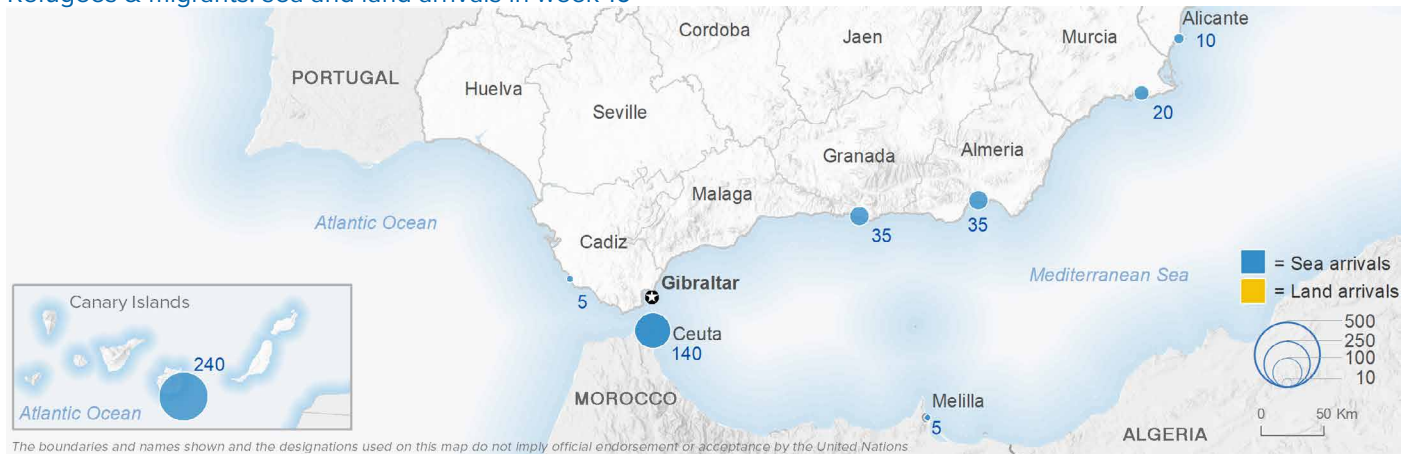

SPAIN Weekly snapshot - Week 16 (19- 25 Apr 2021)

The charts below are based on figures from the Ministry of Interior and UNHCR estimates. All figures are provisional and subject to change

Refugees & migrants: sea and land arrivals in week 16¹

The boundaries and names shown and the designations used on this map do not imply official endorsement or acceptance by the United Nations

Sea and land arrivals during the last five weeks¹

Arrivals per month²