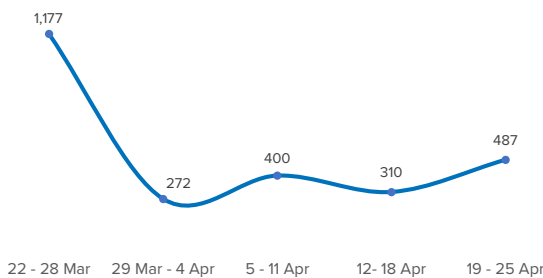

Sea and land arrivals during the last five weeks¹