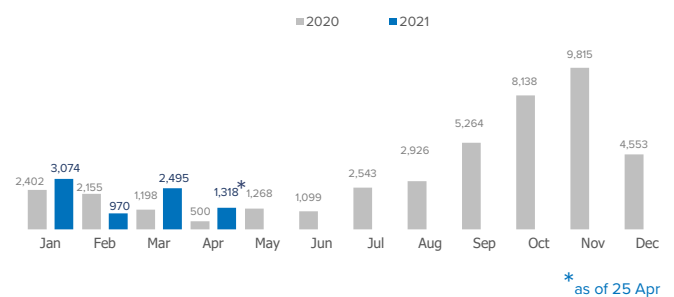

SPAIN Weekly snapshot - Week 16 (19- 25 Apr 2021)

The charts below are based on figures from the Ministry of Interior and UNHCR estimates. All figures are provisional and subject to change

Refugees & migrants: sea and land arrivals in week 16¹

The boundaries and names shown and the designations used on this map do not imply official endorsement or acceptance by the United Nations

Sea and land arrivals during the last five weeks¹

Arrivals per month²