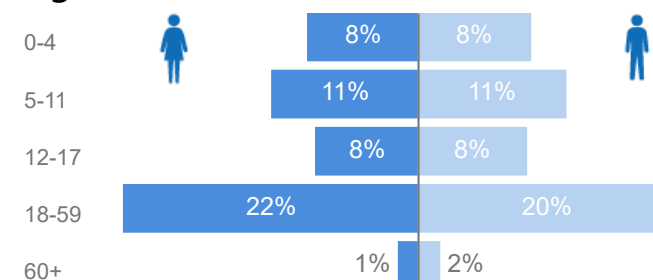

3%
253

Total Refugees

8,254

Total Asylum-Seekers

2

Female

51%
4,220

Youth 15-24

21%
1,719

Zones - Top 10

Level3	HHs	Individuals
Kifunjo	595	2,467
Busheka	498	2,190
Michinga	478	2,141
Rurongo	201	903
Kazinga	120	542
Makindye Division	1	3
Rubondo	1	1

Country of Origin

Country of Origin	Total
Democratic Republic of the Congo	4,442
Rwanda	1,974
Burundi	1,809
South Sudan	31

Age & Gender Breakdown

Specific Needs

- Top 7

New Registration by Month

● New Registration ● Birth

Occupation - Top 5

52.0% Have occupation

* Age is between 18 - 59 years for Occupation