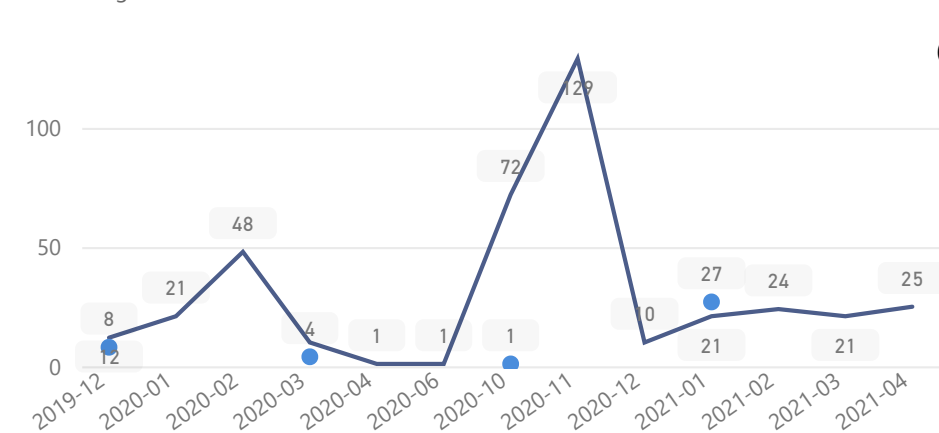

3%
253

Total Refugees

8,254

Total Asylum-Seekers

2

Female

51%
4,220

Youth 15-24

Age & Gender Breakdown

Specific Needs

- Top 7

New Registration by Month

● New Registration ● Birth

Occupation - Top 5

52.0% Have occupation

* Age is between 18 - 59 years for Occupation