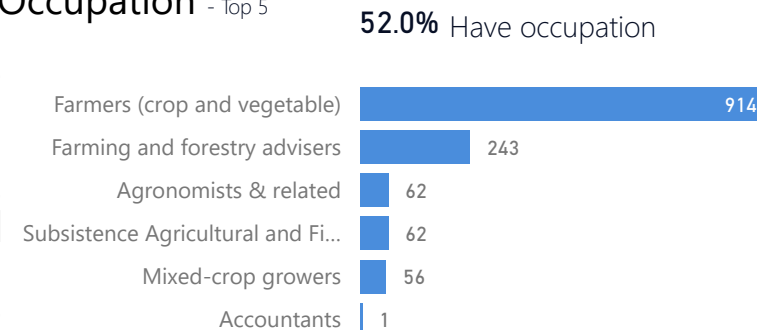

Age & Gender Breakdown

Specific Needs

- Top 7

New Registration by Month

● New Registration ● Birth

Occupation - Top 5

52.0% Have occupation

* Age is between 18 - 59 years for Occupation