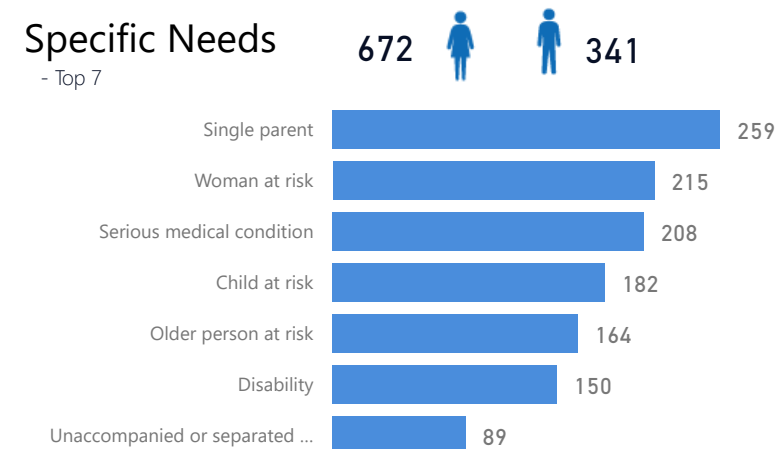

3%
253

Total Refugees

8,254

Total Asylum-Seekers

2

Female

51%
4,220

Youth 15-24

21%
1,719

Zones - Top 10

Level3	HHs	Individuals
Kifunjo	595	2,467
Busheka	498	2,190
Michinga	478	2,141
Rurongo	201	903
Kazinga	120	542
Makindye Division	1	3
Rubondo	1	1

Country of Origin

Country of Origin	Total
Democratic Republic of the Congo	4,442
Rwanda	1,974
Burundi	1,809
South Sudan	31

Age & Gender Breakdown

Specific Needs

- Top 7

New Registration by Month

● New Registration ● Birth

Occupation - Top 5

52.0% Have occupation

* Age is between 18 - 59 years for Occupation