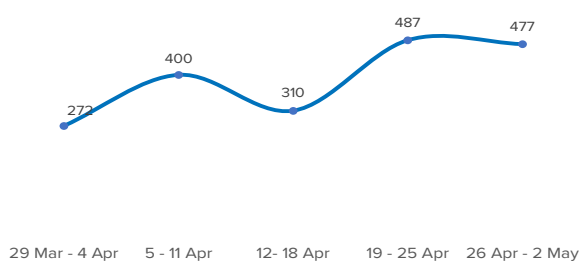

SPAIN Weekly snapshot - Week 17 (26 Apr- 2 May 2021)

The charts below are based on figures from the Ministry of Interior and UNHCR estimates. All figures are provisional and subject to change

Refugees & migrants: sea and land arrivals in week 17¹

Sea and land arrivals during the last five weeks¹

Arrivals per month²

Most common nationalities, Jan - Sep 2020²

Demographic breakdown, Jan - Sep 2020²