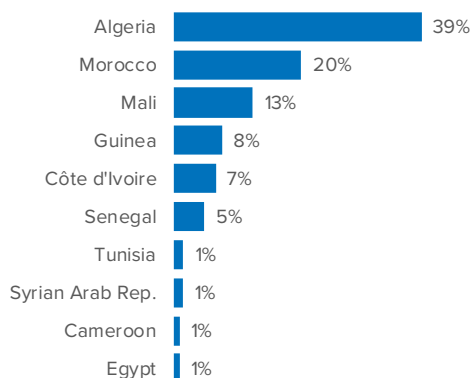

SPAIN Weekly snapshot - Week 17 (26 Apr- 2 May 2021)

The charts below are based on figures from the Ministry of Interior and UNHCR estimates. All figures are provisional and subject to change

Refugees & migrants: sea and land arrivals in week 17¹

Sea and land arrivals during the last five weeks¹

Arrivals per month²

Most common nationalities, Jan - Sep 2020²

Demographic breakdown, Jan - Sep 2020²