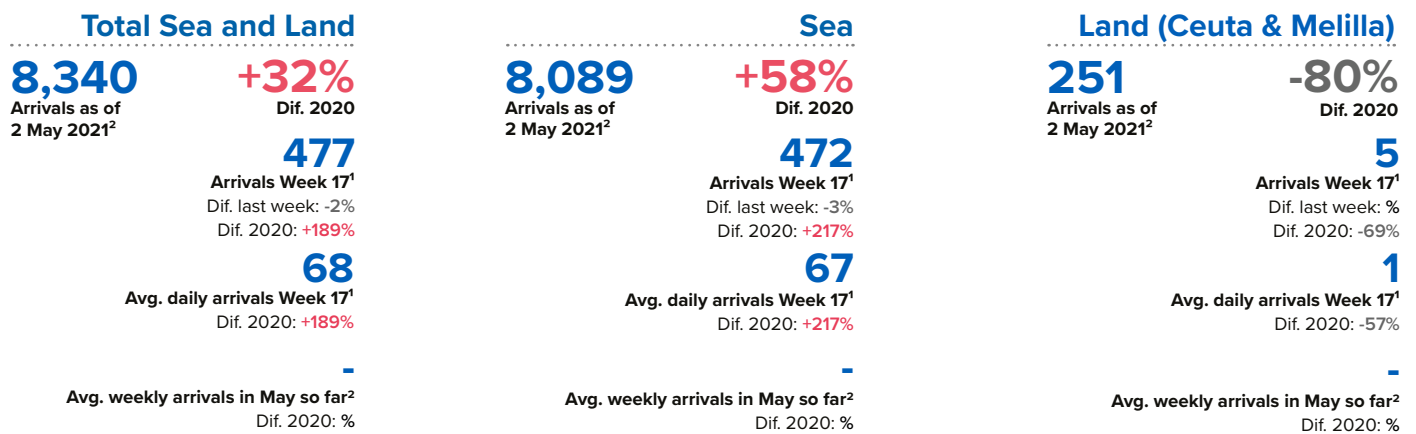

SPAIN Weekly snapshot - Week 17 (26 Apr- 2 May 2021)

The charts below are based on figures from the Ministry of Interior and UNHCR estimates. All figures are provisional and subject to change

Refugees & migrants: sea and land arrivals in week 17¹

Sea and land arrivals during the last five weeks¹

Arrivals per month²

Most common nationalities, Jan - Sep 2020²

Demographic breakdown, Jan - Sep 2020²