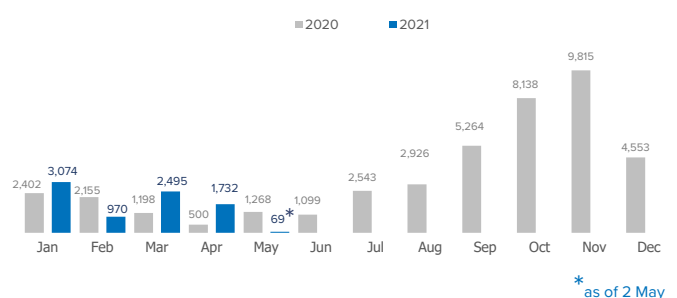

SPAIN Weekly snapshot - Week 17 (26 Apr- 2 May 2021)

The charts below are based on figures from the Ministry of Interior and UNHCR estimates. All figures are provisional and subject to change

Refugees & migrants: sea and land arrivals in week 17¹

Sea and land arrivals during the last five weeks¹

Arrivals per month²

Most common nationalities, Jan - Sep 2020²

Demographic breakdown, Jan - Sep 2020²