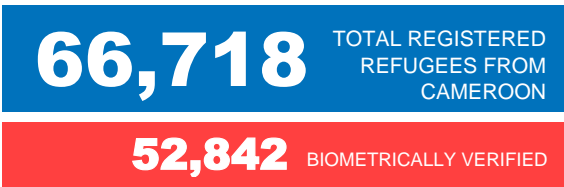

Cameroonian refugees are predominantly from North-West and South-West regions of Cameroon affected by the crisis between the government and activists calling for independence of the Anglophone region. The arrival of Cameroonian refugees in Nigeria has since presented a new dimension to the already complex humanitarian situation in Nigeria.