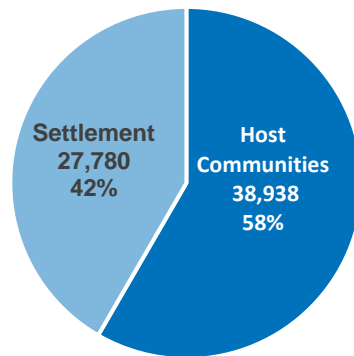

Cameroonian refugees are predominantly from North-West and South-West regions of Cameroon affected by the crisis between the government and activists calling for independence of the Anglophone region. The arrival of Cameroonian refugees in Nigeria has since presented a new dimension to the already complex humanitarian situation in Nigeria.

REGISTERED REFUGEES DEMOGRAPHICS

BREAKDOWN BY STATE

SETTLEMENT/HOST COMMUNITIES

BREAKDOWN BY SETTLEMENT

The boundaries and names shown, and the designations used on this map do not imply official endorsement or acceptance by the United Nations. Sources: UNHCR Nigeria Updated: May 2021 Feedback: nigabim@unhcr.org Website: https://www.unhcr.org/ng