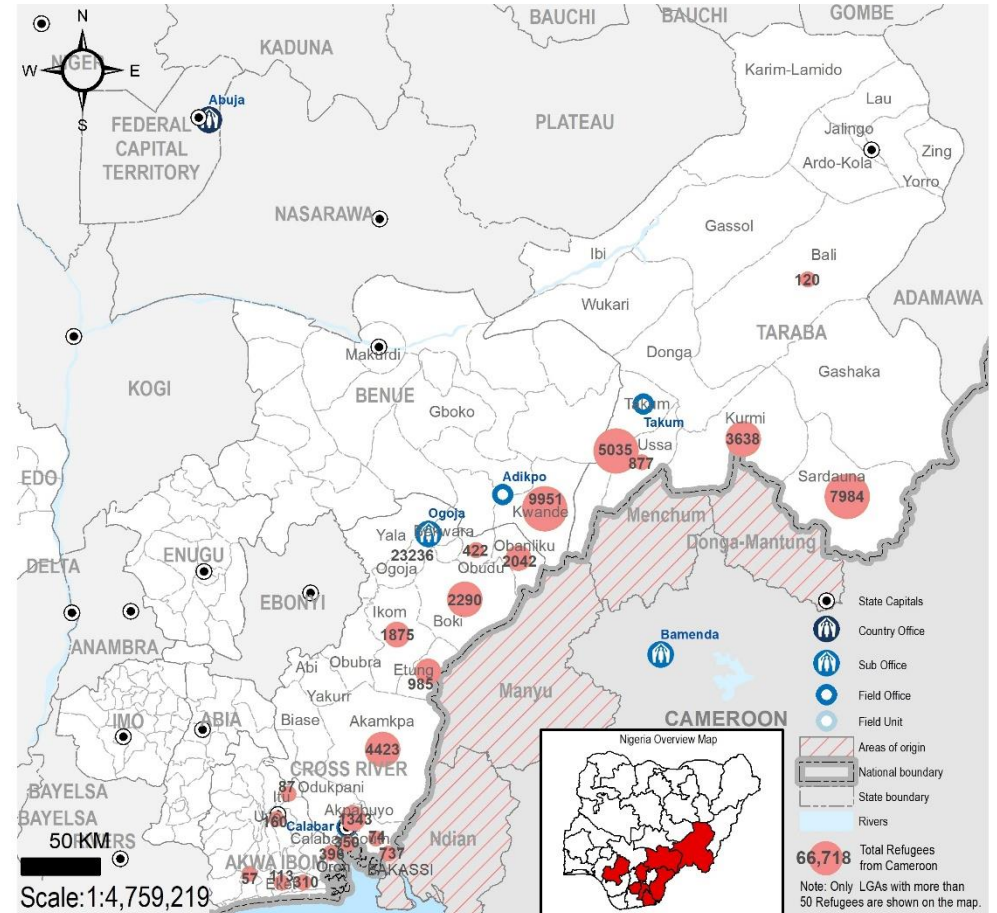

Cameroonian refugees are predominantly from North-West and South-West regions of Cameroon affected by the crisis between the government and activists calling for independence of the Anglophone region. The arrival of Cameroonian refugees in Nigeria has since presented a new dimension to the already complex humanitarian situation in Nigeria.

REGISTERED REFUGEES DEMOGRAPHICS

BREAKDOWN BY STATE

SETTLEMENT/HOST COMMUNITIES

BREAKDOWN BY SETTLEMENT

The boundaries and names shown, and the designations used on this map do not imply official endorsement or acceptance by the United Nations. Sources: UNHCR Nigeria Updated: May 2021 Feedback: nigabim@unhcr.org Website: https://www.unhcr.org/ng