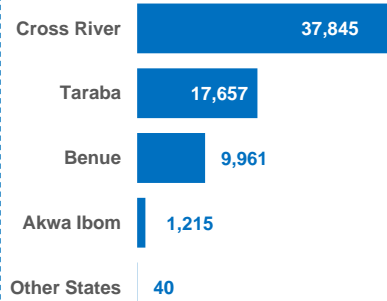

BREAKDOWN BY STATE