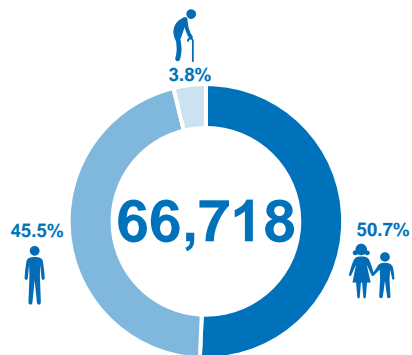

REGISTERED REFUGEES DEMOGRAPHICS