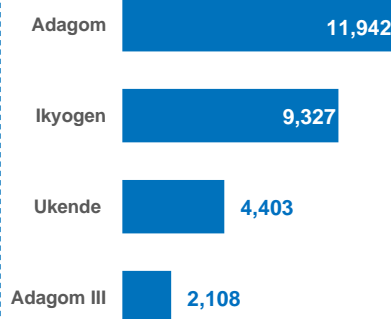

Cameroonian refugees are predominantly from North-West and South-West regions of Cameroon affected by the crisis between the government and activists calling for independence of the Anglophone region. The arrival of Cameroonian refugees in Nigeria has since presented a new dimension to the already complex humanitarian situation in Nigeria.

REGISTERED REFUGEES DEMOGRAPHICS

BREAKDOWN BY STATE

SETTLEMENT/HOST COMMUNITIES

BREAKDOWN BY SETTLEMENT

The boundaries and names shown, and the designations used on this map do not imply official endorsement or acceptance by the United Nations. Sources: UNHCR Nigeria Updated: May 2021 Feedback: nigabim@unhcr.org Website: https://www.unhcr.org/ng