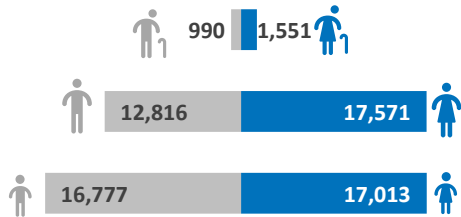

REGISTERED REFUGEES DEMOGRAPHICS