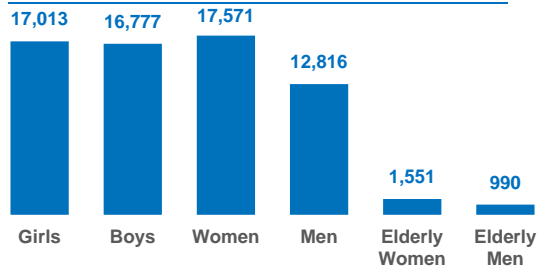

REGISTERED REFUGEES DEMOGRAPHICS