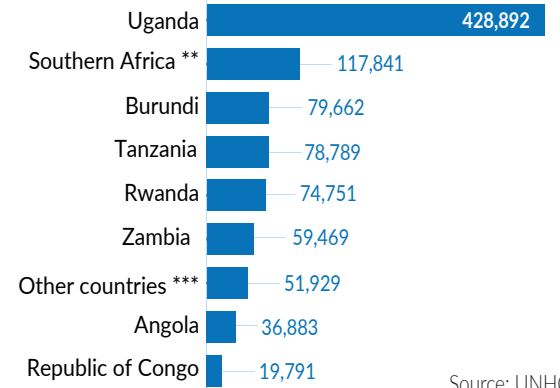

529,253

TOTAL NUMBER OF REFUGEES AND ASYLUM SEEKERS

KEY STATISTICS

AGE AND GENDER BREAKDOWN

TYPES OF LOCATION

REFUGEE POPULATION BY COUNTRY OF ORIGIN

Source: UNHCR

*Others include Ivory Coast, Eritrea, Syria, Liberia, Chad, etc.

REFUGEES FROM DRC IN AFRICA

948,007

TOTAL DRC REFUGEE POPULATION

Source: UNHCR

**Southern Africa includes Namibia, Botswana, Lesotho, Malawi, Zimbabwe, Mozambique, Madagascar, South Africa and the Kingdom of Eswatini.

***Other countries include South Sudan, Kenya, Central African Republic and Chad.

The boundaries and names shown and the designations used on this map do not imply official endorsement or acceptance by the United Nations.