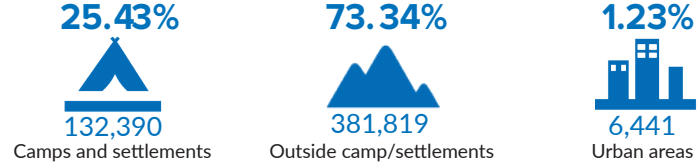

529,253

TOTAL NUMBER OF REFUGEES AND ASYLUM SEEKERS

KEY STATISTICS

AGE AND GENDER BREAKDOWN

TYPES OF LOCATION

REFUGEE POPULATION BY COUNTRY OF ORIGIN

Source: UNHCR

*Others include Ivory Coast, Eritrea, Syria, Liberia, Chad, etc.

REFUGEES FROM DRC IN AFRICA

948,007

TOTAL DRC REFUGEE POPULATION

Source: UNHCR

**Southern Africa includes Namibia, Botswana, Lesotho, Malawi, Zimbabwe, Mozambique, Madagascar, South Africa and the Kingdom of Eswatini.