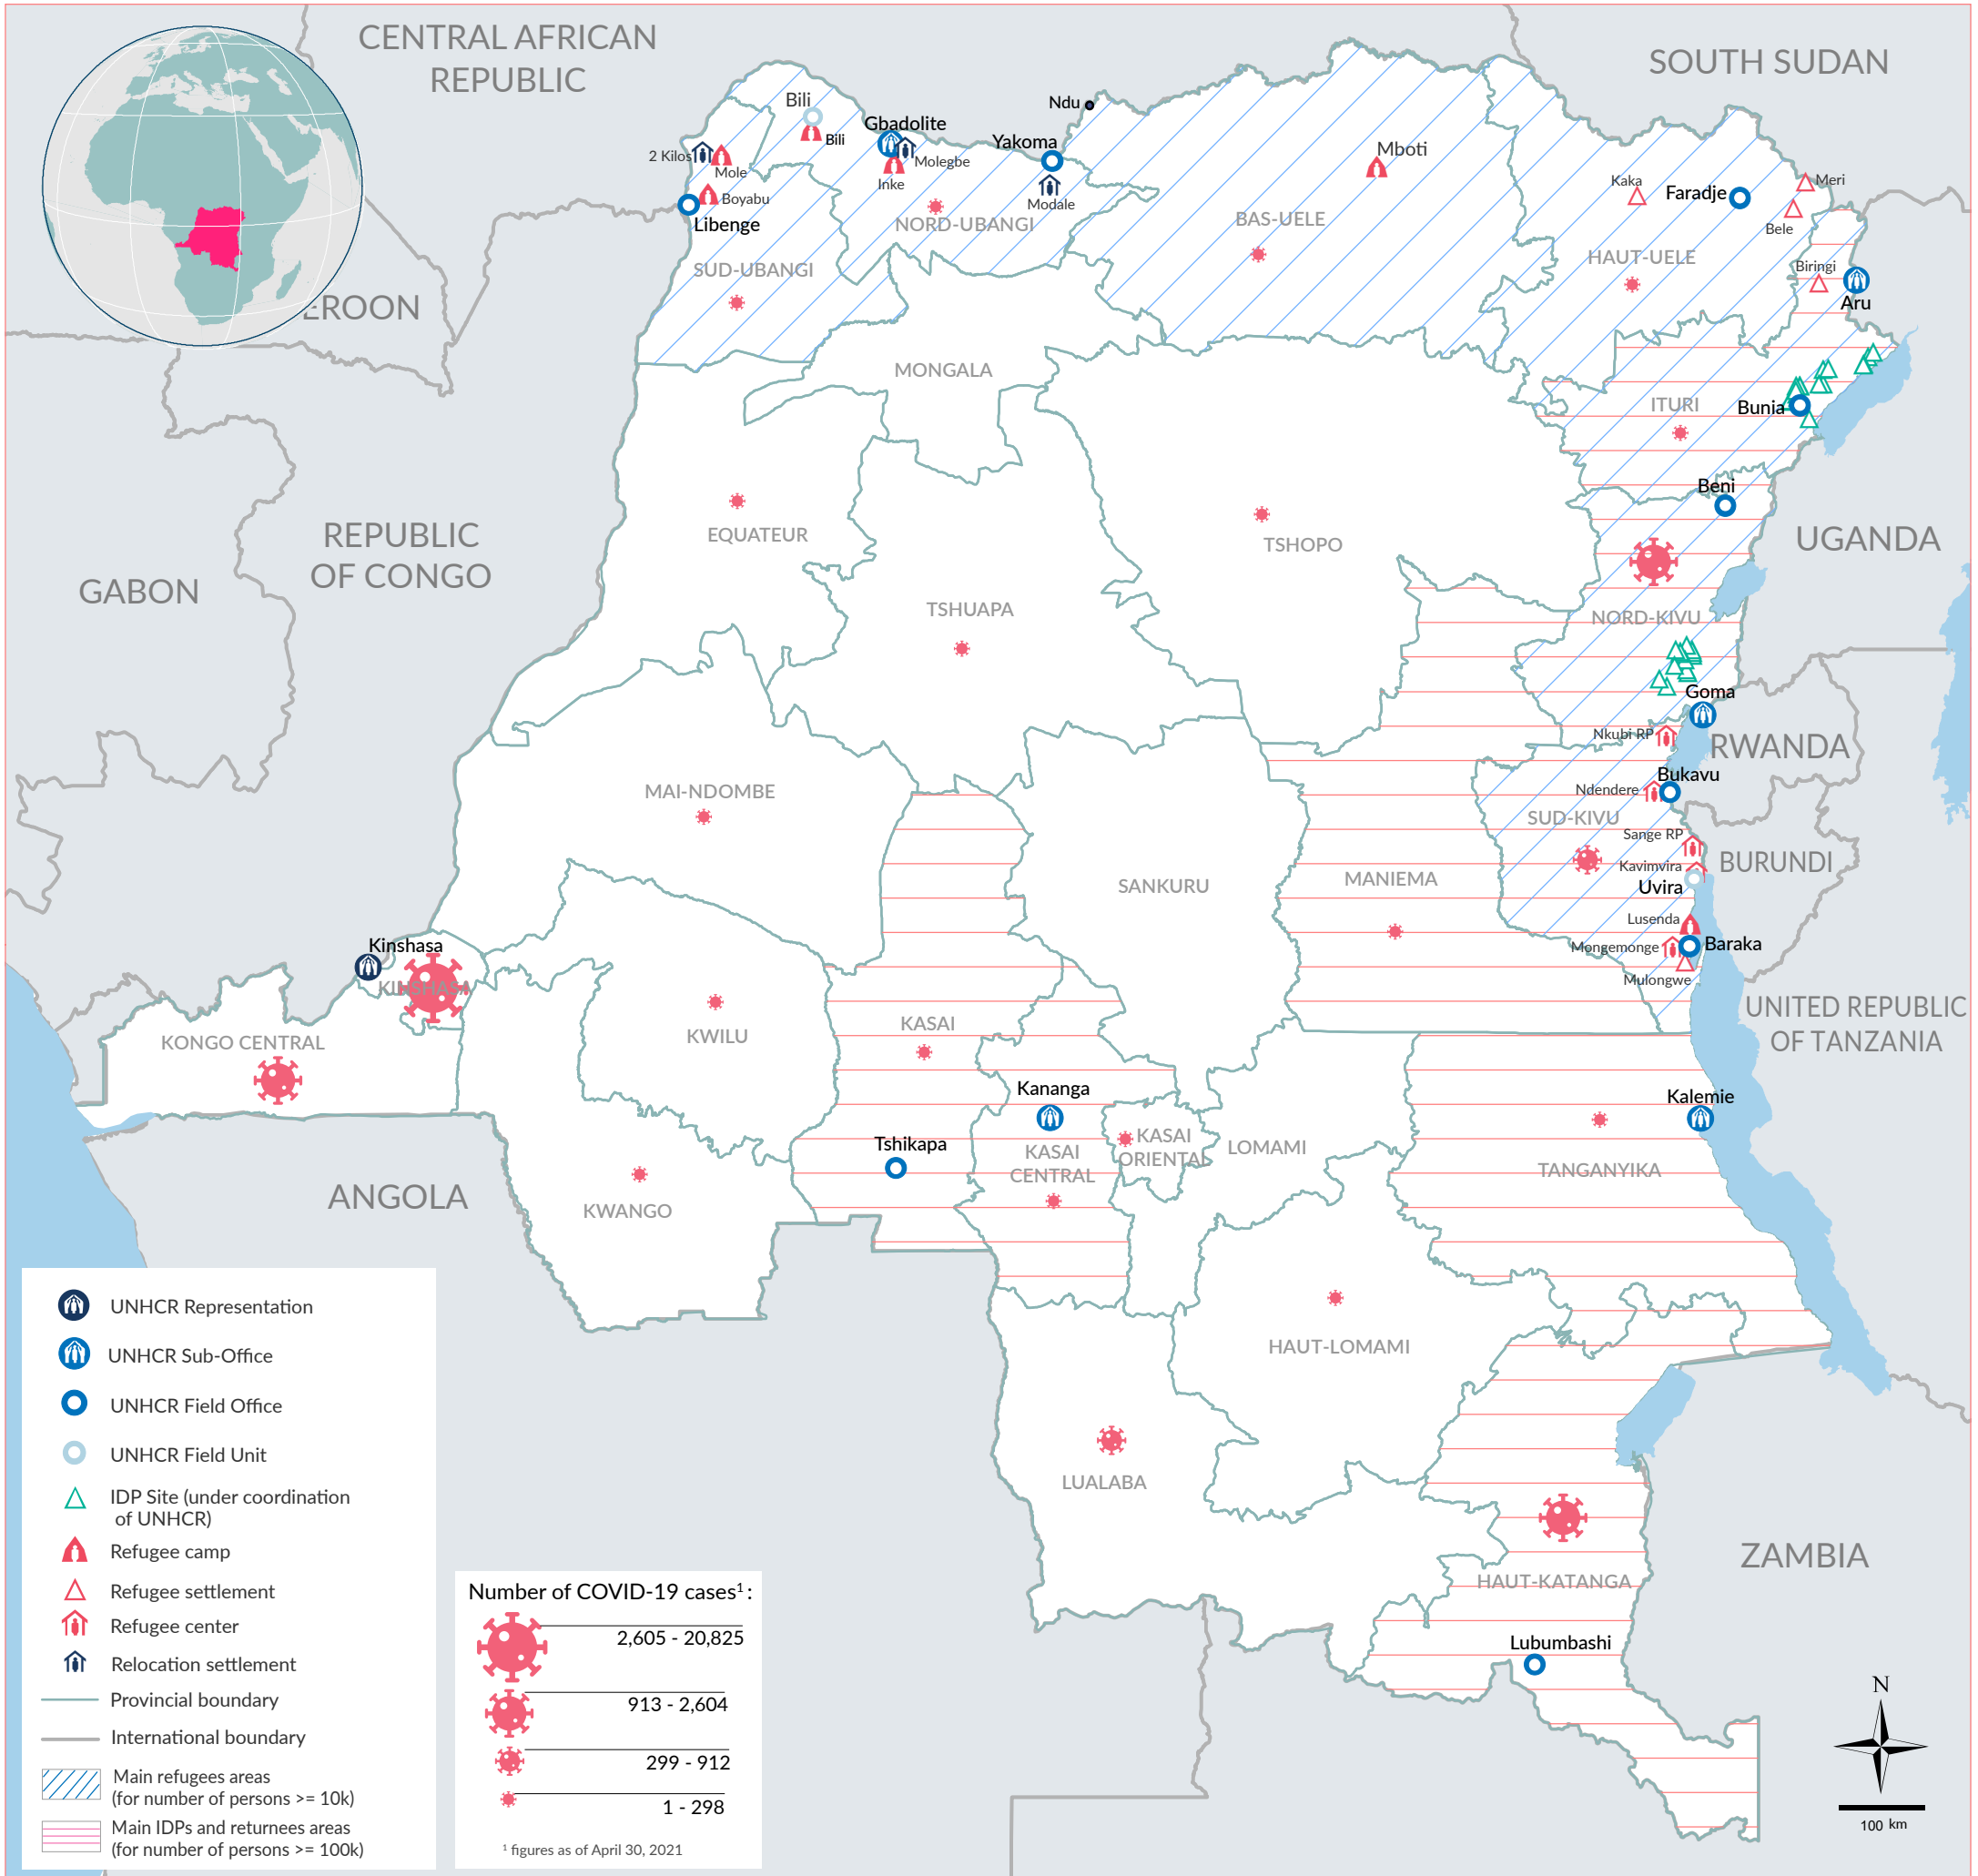

529,253

TOTAL NUMBER OF REFUGEES AND ASYLUM SEEKERS

KEY STATISTICS

AGE AND GENDER BREAKDOWN

TYPES OF LOCATION

REFUGEE POPULATION BY COUNTRY OF ORIGIN

Source: UNHCR

*Others include Ivory Coast, Eritrea, Syria, Liberia, Chad, etc.

REFUGEES FROM DRC IN AFRICA

948,007

TOTAL DRC REFUGEE POPULATION

Source: UNHCR

**Southern Africa includes Namibia, Botswana, Lesotho, Malawi, Zimbabwe, Mozambique, Madagascar, South Africa and the Kingdom of Eswatini.

***Other countries include South Sudan, Kenya, Central African Republic and Chad.

The boundaries and names shown and the designations used on this map do not imply official endorsement or acceptance by the United Nations.