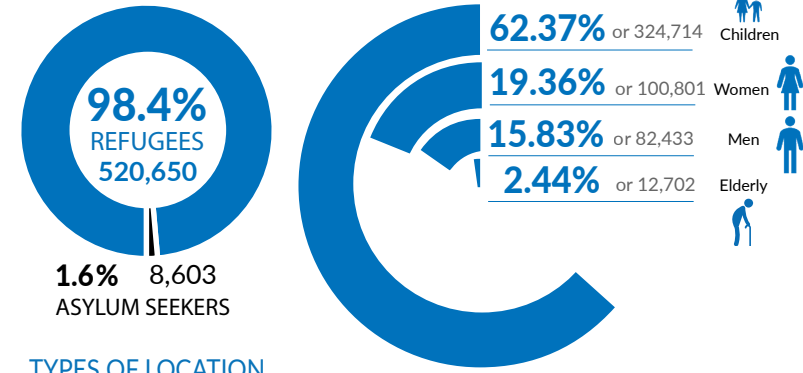

529,253

TOTAL NUMBER OF REFUGEES AND ASYLUM SEEKERS

KEY STATISTICS

AGE AND GENDER BREAKDOWN

TYPES OF LOCATION

REFUGEE POPULATION BY COUNTRY OF ORIGIN

Source: UNHCR

*Others include Ivory Coast, Eritrea, Syria, Liberia, Chad, etc.

REFUGEES FROM DRC IN AFRICA

948,007

TOTAL DRC REFUGEE POPULATION

Source: UNHCR

**Southern Africa includes Namibia, Botswana, Lesotho, Malawi, Zimbabwe, Mozambique, Madagascar, South Africa and the Kingdom of Eswatini.

***Other countries include South Sudan, Kenya, Central African Republic and Chad.

The boundaries and names shown and the designations used on this map do not imply official endorsement or acceptance by the United Nations.