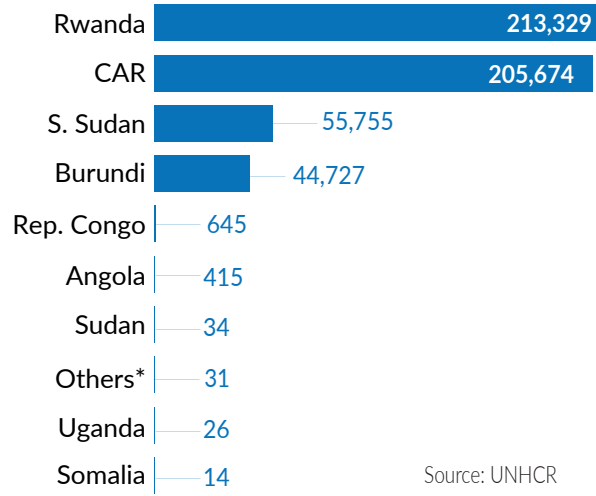

529,253

TOTAL NUMBER OF REFUGEES AND ASYLUM SEEKERS

KEY STATISTICS

AGE AND GENDER BREAKDOWN

TYPES OF LOCATION

REFUGEE POPULATION BY COUNTRY OF ORIGIN

Source: UNHCR

*Others include Ivory Coast, Eritrea, Syria, Liberia, Chad, etc.

REFUGEES FROM DRC IN AFRICA

948,007

TOTAL DRC REFUGEE POPULATION

Source: UNHCR

**Southern Africa includes Namibia, Botswana, Lesotho, Malawi, Zimbabwe, Mozambique, Madagascar, South Africa and the Kingdom of Eswatini.

***Other countries include South Sudan, Kenya, Central African Republic and Chad.

The boundaries and names shown and the designations used on this map do not imply official endorsement or acceptance by the United Nations.