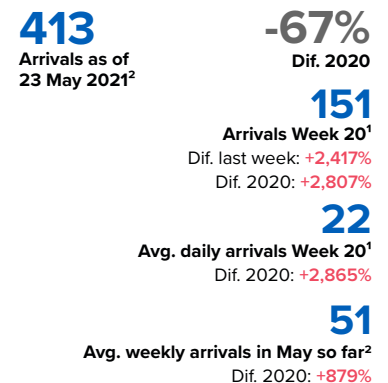

SPAIN Weekly snapshot - Week 20 (17 - 23 May 2021)

The charts below are based on figures from the Ministry of Interior and UNHCR estimates. All figures are provisional and subject to change

Refugees & migrants: sea and land arrivals in week 20¹

Total Sea and Land

Sea

Land (Ceuta & Melilla)

Sea and land arrivals during the last five weeks¹

Arrivals per month²

Most common nationalities, Jan - Sep 2020²

Demographic breakdown, Jan - Sep 2020²