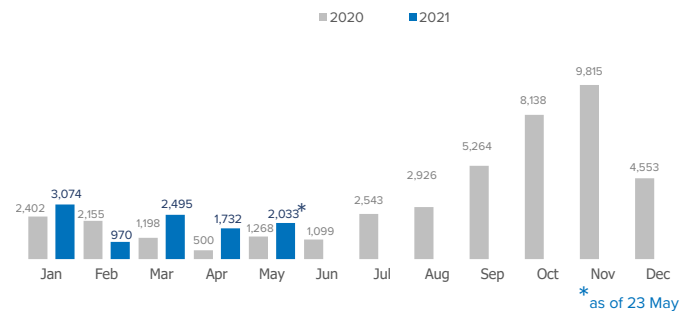

SPAIN Weekly snapshot - Week 20 (17 - 23 May 2021)

The charts below are based on figures from the Ministry of Interior and UNHCR estimates. All figures are provisional and subject to change

Refugees & migrants: sea and land arrivals in week 20¹

Total Sea and Land

Sea

Land (Ceuta & Melilla)

Sea and land arrivals during the last five weeks¹

Arrivals per month²

Most common nationalities, Jan - Sep 2020²

Demographic breakdown, Jan - Sep 2020²