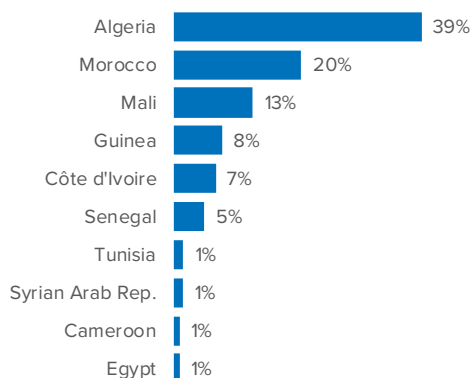

SPAIN Weekly snapshot - Week 20 (17 - 23 May 2021)

The charts below are based on figures from the Ministry of Interior and UNHCR estimates. All figures are provisional and subject to change

Refugees & migrants: sea and land arrivals in week 20¹

Total Sea and Land

Sea

Land (Ceuta & Melilla)

Sea and land arrivals during the last five weeks¹

Arrivals per month²

Most common nationalities, Jan - Sep 2020²

Demographic breakdown, Jan - Sep 2020²