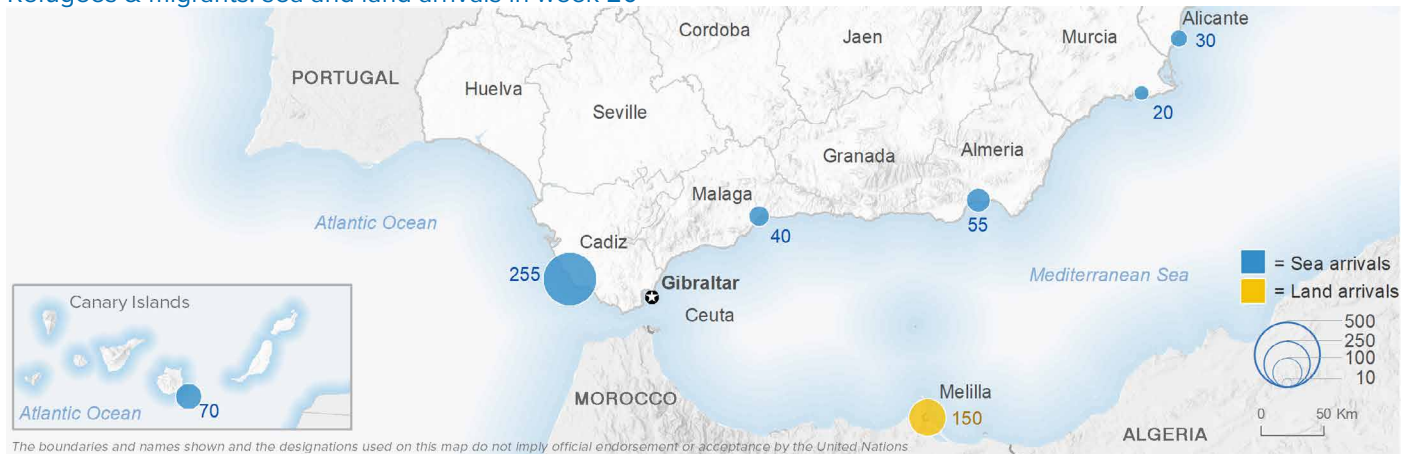

SPAIN Weekly snapshot - Week 20 (17 - 23 May 2021)

The charts below are based on figures from the Ministry of Interior and UNHCR estimates. All figures are provisional and subject to change

Refugees & migrants: sea and land arrivals in week 20¹

Total Sea and Land

Sea

Land (Ceuta & Melilla)

Sea and land arrivals during the last five weeks¹

Arrivals per month²

Most common nationalities, Jan - Sep 2020²

Demographic breakdown, Jan - Sep 2020²