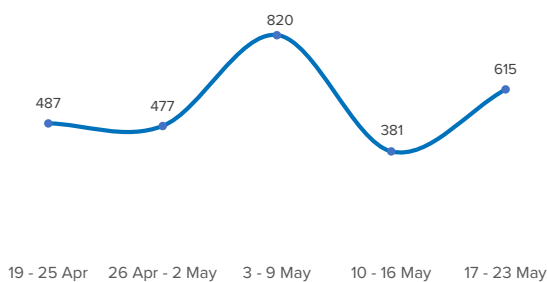

SPAIN Weekly snapshot - Week 20 (17 - 23 May 2021)

The charts below are based on figures from the Ministry of Interior and UNHCR estimates. All figures are provisional and subject to change

Refugees & migrants: sea and land arrivals in week 20¹

Total Sea and Land

Sea

Land (Ceuta & Melilla)

Sea and land arrivals during the last five weeks¹

Arrivals per month²

Most common nationalities, Jan - Sep 2020²

Demographic breakdown, Jan - Sep 2020²