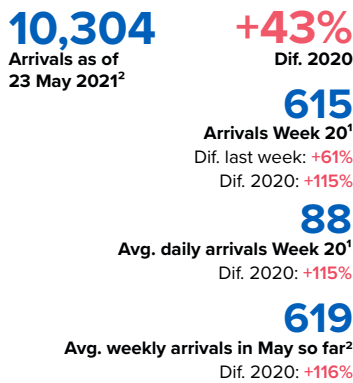

SPAIN Weekly snapshot - Week 20 (17 - 23 May 2021)

The charts below are based on figures from the Ministry of Interior and UNHCR estimates. All figures are provisional and subject to change

Refugees & migrants: sea and land arrivals in week 20¹

Total Sea and Land

Sea

Land (Ceuta & Melilla)

Sea and land arrivals during the last five weeks¹

Arrivals per month²

Most common nationalities, Jan - Sep 2020²

Demographic breakdown, Jan - Sep 2020²