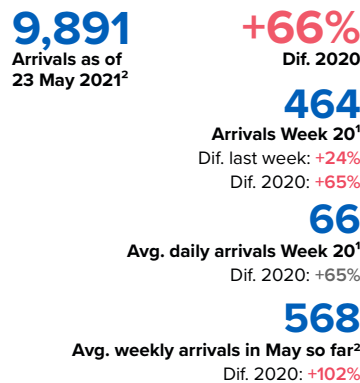

SPAIN Weekly snapshot - Week 20 (17 - 23 May 2021)

The charts below are based on figures from the Ministry of Interior and UNHCR estimates. All figures are provisional and subject to change

Refugees & migrants: sea and land arrivals in week 20¹

Total Sea and Land

Sea

Land (Ceuta & Melilla)

Sea and land arrivals during the last five weeks¹

Arrivals per month²

Most common nationalities, Jan - Sep 2020²

Demographic breakdown, Jan - Sep 2020²