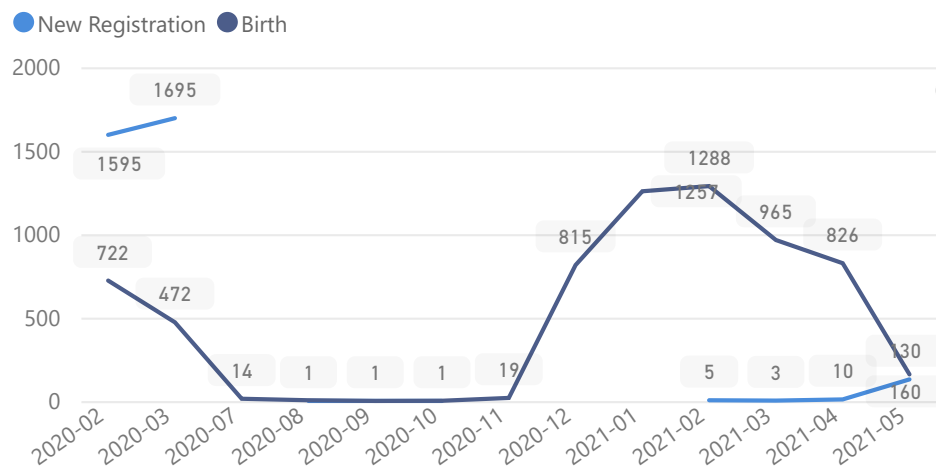

Uganda - Refugee Statistics May 2021 - Kyangwali

Total Population

127,589

Total Refugees

126,522

Total Households

41,990

Total Asylum-Seekers

1,067

Zones - Top 10

Level3	HHs	Individuals
Maratatu D	5,064	14,844
Maratatu B	4,359	12,094
Mombasa	3,969	12,070
Kavule	4,415	11,483
Nyampindu	4,497	11,275
Kyebitaka	2,478	9,420
Maratatu A	3,140	8,989
Mukarange	3,037	7,886
Maratatu C	2,125	6,077
Kentomi	1,850	5,826

Age & Gender Breakdown

Specific Needs - Top 7

New Registration by Month

Occupation - Top 5

Assistance Status