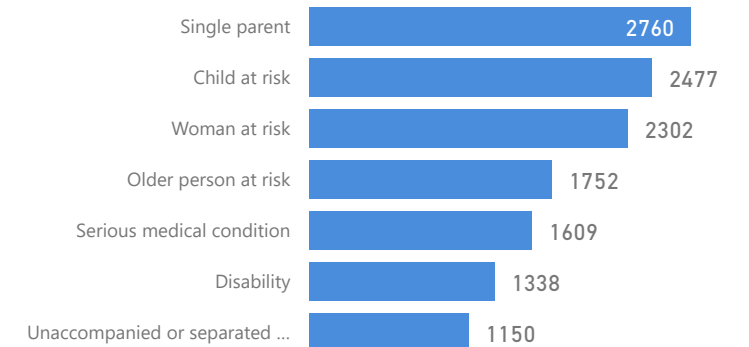

Uganda - Refugee Statistics May 2021 - Kyangwali

Total Population

127,589

Total Refugees

126,522

Total Households

41,990

Total Asylum-Seekers

1,067

Zones - Top 10

Level3	HHs	Individuals
Maratatu D	5,064	14,844
Maratatu B	4,359	12,094
Mombasa	3,969	12,070
Kavule	4,415	11,483
Nyampindu	4,497	11,275
Kyebitaka	2,478	9,420
Maratatu A	3,140	8,989
Mukarange	3,037	7,886
Maratatu C	2,125	6,077
Kentomi	1,850	5,826

Age & Gender Breakdown

Specific Needs - Top 7

New Registration by Month

Occupation - Top 5

Assistance Status