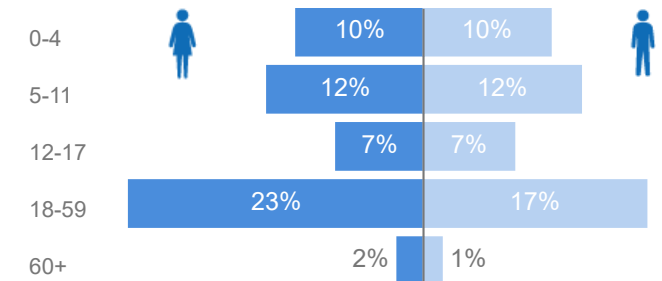

Uganda - Refugee Statistics May 2021 - Kyangwali

Total Population

127,589

Total Refugees

126,522

Total Households

41,990

Total Asylum-Seekers

1,067

Zones - Top 10

Level3	HHs	Individuals
Maratatu D	5,064	14,844
Maratatu B	4,359	12,094
Mombasa	3,969	12,070
Kavule	4,415	11,483
Nyampindu	4,497	11,275
Kyebitaka	2,478	9,420
Maratatu A	3,140	8,989
Mukarange	3,037	7,886
Maratatu C	2,125	6,077
Kentomi	1,850	5,826

Age & Gender Breakdown