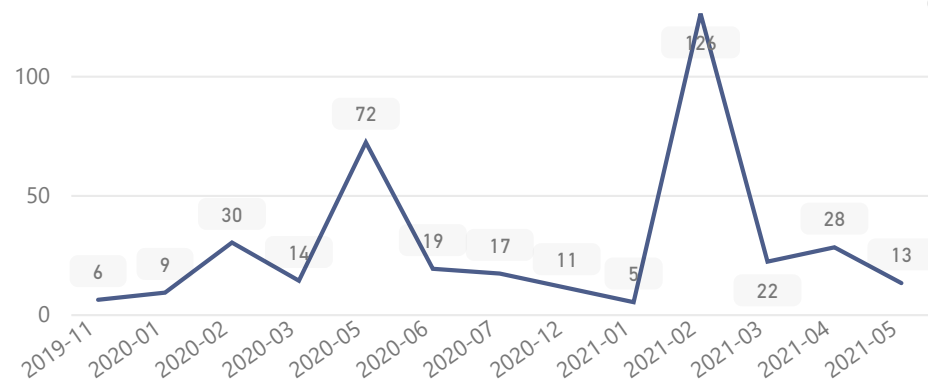

3%

166

Youth 15-24

28%

1,585

Country of Origin	Total
Democratic Republic of the Congo	5,749
South Sudan	3

Specific Needs - Top 7

New Registration by Month

● New Registration ● Birth

Occupation - Top 5

37.1% Have occupation

* Age is between 18 - 59 years for Occupation

Assistance Status