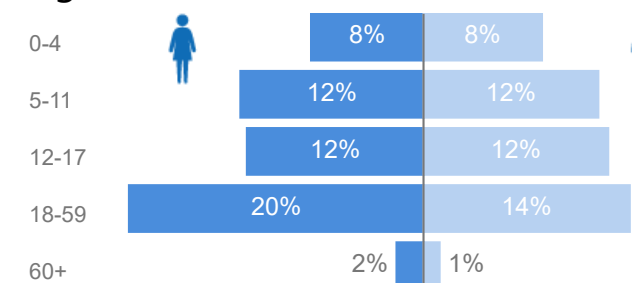

Uganda - Refugee Statistics May 2021 - Lobule

Total Population

5,752

Total Refugees

5,752

Total Households

894

Total Asylum-Seekers

0

Zones - Top 10

Level3	HHs	Individuals
Zone B	450	2,943
Zone A	444	2,809

Age & Gender Breakdown