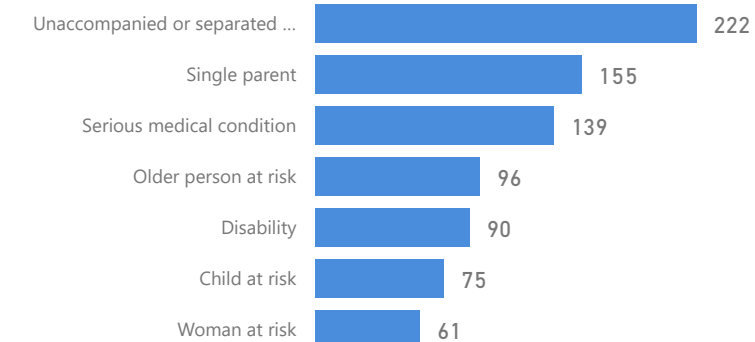

3%

166

Youth 15-24

28%

1,585

Country of Origin	Total
Democratic Republic of the Congo	5,749
South Sudan	3

Specific Needs - Top 7

New Registration by Month

● New Registration ● Birth

Occupation - Top 5

37.1% Have occupation

* Age is between 18 - 59 years for Occupation

Assistance Status