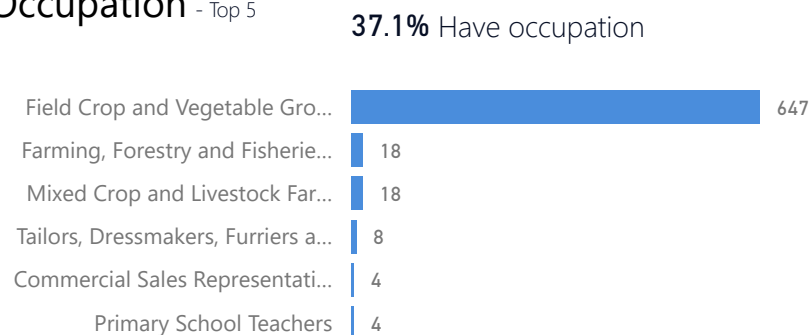

3%

166

Youth 15-24

28%

1,585

Country of Origin	Total
Democratic Republic of the Congo	5,749
South Sudan	3

Specific Needs - Top 7

New Registration by Month

● New Registration ● Birth

Occupation - Top 5

37.1% Have occupation

* Age is between 18 - 59 years for Occupation

Assistance Status