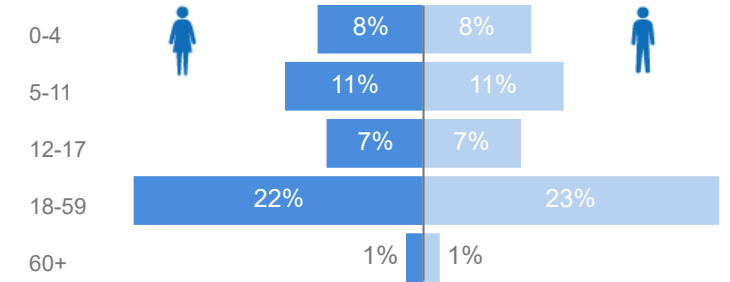

**123**

Women and Children

**76%**

**106,297**

Female

**50%**

**69,395**

Elderly

**2%**

**3,408**

Youth 15-24

**21%**

**29,461**

Zones - Top 10

Level3	HHs	Individuals
Base Camp	23,005	77,748
Rubondo	9,693	36,046
Juru	6,444	25,338
Kampala Central	72	172
Rubaga Division	57	151
Makindye Division	66	143
Sweswe	4	12
Kifunjo	1	4
Buliti	2	2
Fizi	1	2

Country of Origin

Total

Country of Origin	Total
Democratic Republic of the Congo	71,711
Burundi	40,693
Somalia	13,902
Rwanda	10,424
Eritrea	1,745
Ethiopia	931
South Sudan	221

Age & Gender Breakdown

Specific Needs - Top 7

**5,487**

**3,407**

New Registration by Month

● New Registration ● Birth

Occupation - Top 5

**28.5%** Have occupation

\* Age is between 18 - 59 years for Occupation

Assistance Status