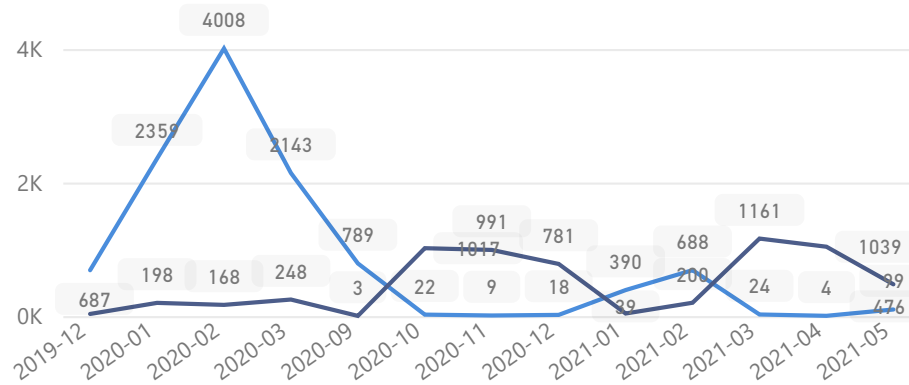

Country of Origin

Total

Country of Origin	Total
Democratic Republic of the Congo	71,711
Burundi	40,693
Somalia	13,902
Rwanda	10,424
Eritrea	1,745
Ethiopia	931
South Sudan	221

Age & Gender Breakdown

Specific Needs - Top 7

**5,487**

**3,407**

New Registration by Month

● New Registration ● Birth

Occupation - Top 5

**28.5%** Have occupation

\* Age is between 18 - 59 years for Occupation

Assistance Status