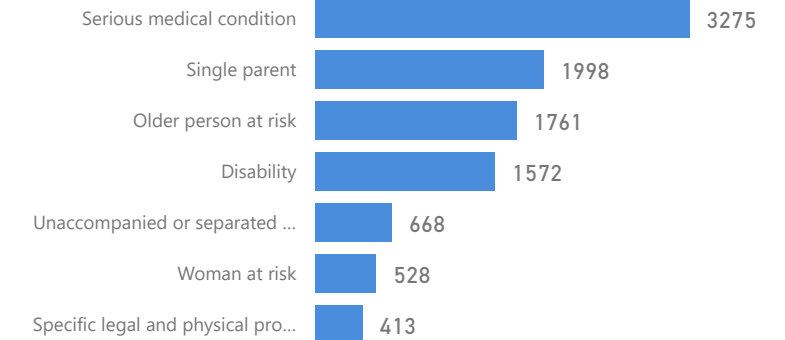

**123**

Women and Children

**76%**

**106,297**

Female

**50%**

**69,395**

Elderly

Country of Origin

Total

Country of Origin	Total
Democratic Republic of the Congo	71,711
Burundi	40,693
Somalia	13,902
Rwanda	10,424
Eritrea	1,745
Ethiopia	931
South Sudan	221

Age & Gender Breakdown

Specific Needs - Top 7

**5,487**

**3,407**

New Registration by Month

● New Registration ● Birth

Occupation - Top 5

**28.5%** Have occupation

\* Age is between 18 - 59 years for Occupation

Assistance Status