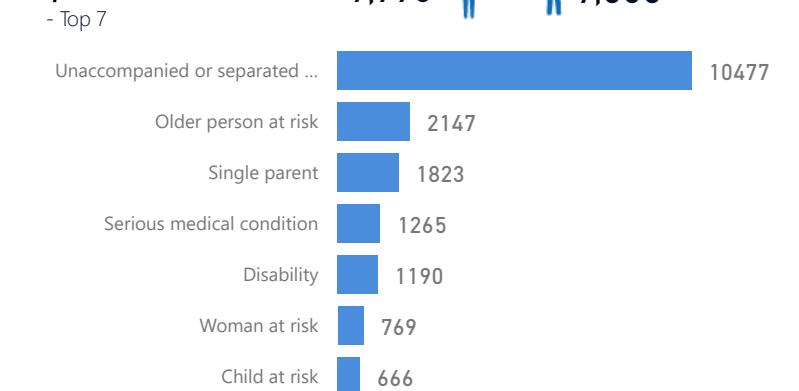

**4**

Women and Children

**81%**

**101,847**

Female

**50%**

**63,445**

Elderly

**2%**

**2,883**

Youth 15-24

**27%**

**34,328**

Zones - Top 10

Level3	HHs	Individuals
Zone Vii	11,856	40,030
Zone Vi	6,676	28,023
Zone I	2,623	14,558
Zone Ii	3,158	13,897
Zone V	2,152	13,744
Zone Iv	2,503	10,714
Zone Iii	1,006	4,693

Country of Origin

Country of Origin	Total
South Sudan	121,440
Democratic Republic of the Congo	3,275
Sudan	836
Rwanda	49
Burundi	26
Central African Republic	12
Kenya	10

Age & Gender Breakdown

Specific Needs - Top 7

New Registration by Month

Occupation - Top 5

\* Age is between 18 - 59 years for Occupation

Assistance Status