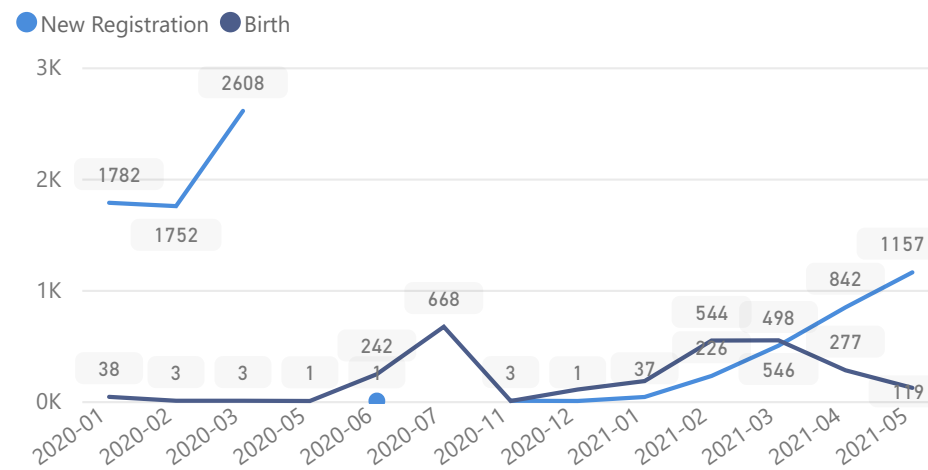

**2%**

**2,883**

Youth 15-24

**27%**

**34,328**

Zones - Top 10

Level3	HHs	Individuals
Zone Vii	11,856	40,030
Zone Vi	6,676	28,023
Zone I	2,623	14,558
Zone Ii	3,158	13,897
Zone V	2,152	13,744
Zone Iv	2,503	10,714
Zone Iii	1,006	4,693

Country of Origin

Country of Origin	Total
South Sudan	121,440
Democratic Republic of the Congo	3,275
Sudan	836
Rwanda	49
Burundi	26
Central African Republic	12
Kenya	10

Age & Gender Breakdown

Specific Needs - Top 7

New Registration by Month

Occupation - Top 5

\* Age is between 18 - 59 years for Occupation

Assistance Status