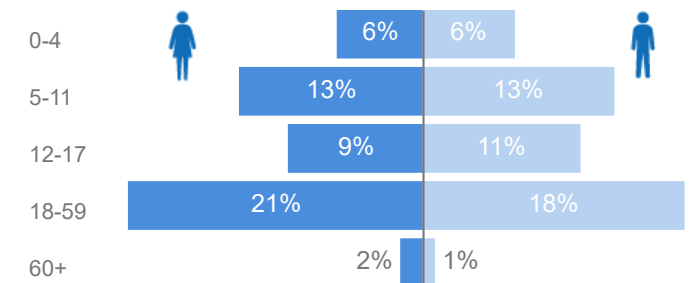

**4**

Women and Children

**81%**

**101,847**

Female

**50%**

**63,445**

Elderly

**2%**

**2,883**

Youth 15-24

**27%**

**34,328**

Zones - Top 10

Level3	HHs	Individuals
Zone Vii	11,856	40,030
Zone Vi	6,676	28,023
Zone I	2,623	14,558
Zone Ii	3,158	13,897
Zone V	2,152	13,744
Zone Iv	2,503	10,714
Zone Iii	1,006	4,693

Country of Origin

Country of Origin	Total
South Sudan	121,440
Democratic Republic of the Congo	3,275
Sudan	836
Rwanda	49
Burundi	26
Central African Republic	12
Kenya	10

Age & Gender Breakdown

Specific Needs - Top 7