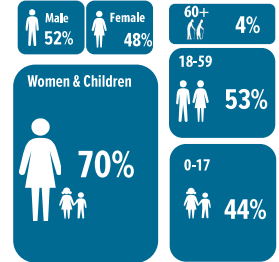

33,106

REFUGEES AND
ASYLUM-SEEKERS

POPULATION BY REGION OF ASYLUM

POPULATION BY COUNTRY OF ORIGIN

AGE AND GENDER COMPOSITION

The boundaries and names shown and the designations used on this map do not imply official endorsement or acceptance by the United Nations.