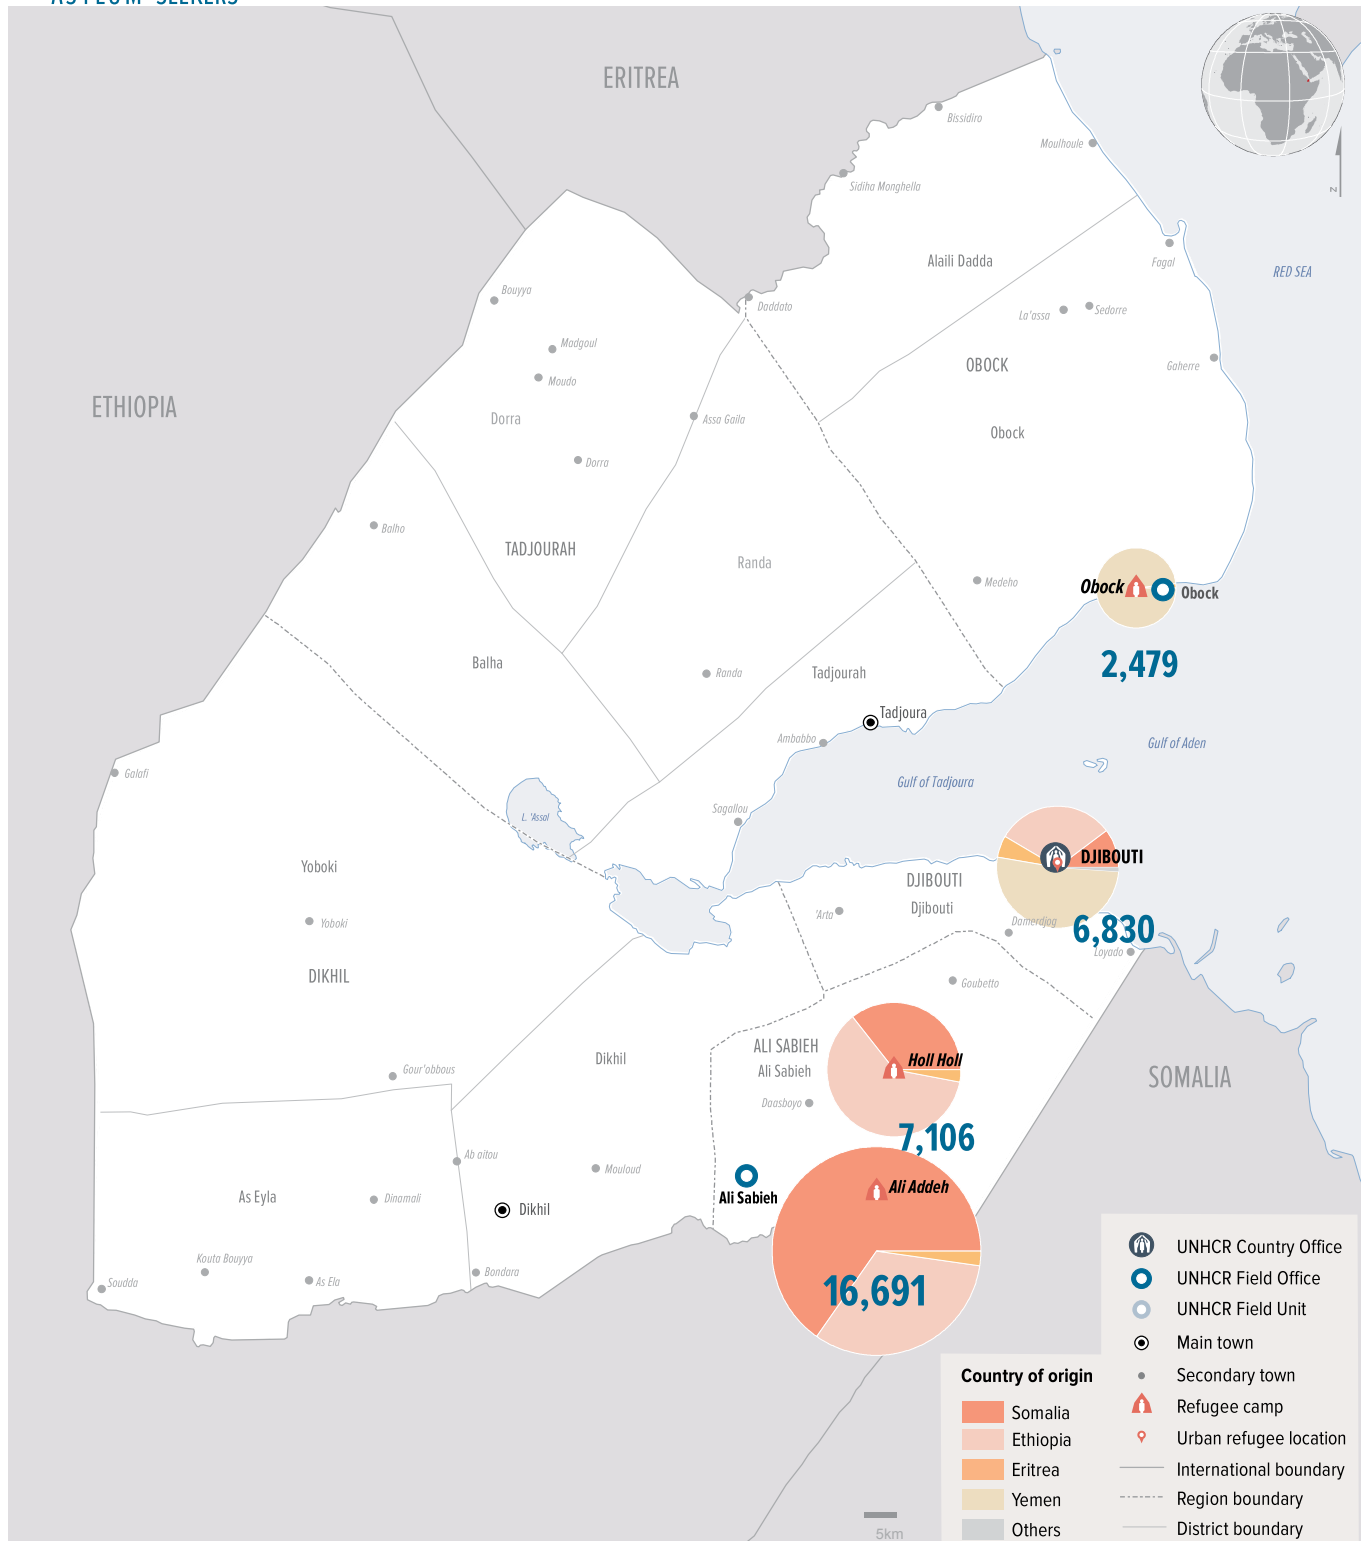

33,106

REFUGEES AND
ASYLUM-SEEKERS

POPULATION BY REGION OF ASYLUM

POPULATION BY COUNTRY OF ORIGIN

AGE AND GENDER COMPOSITION

The boundaries and names shown and the designations used on this map do not imply official endorsement or acceptance by the United Nations.