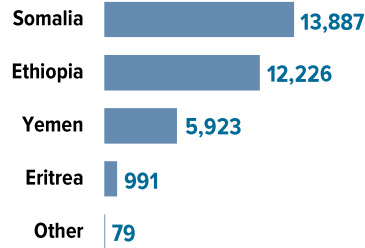

33,106

REFUGEES AND
ASYLUM-SEEKERS

POPULATION BY REGION OF ASYLUM

POPULATION BY COUNTRY OF ORIGIN

AGE AND GENDER COMPOSITION

The boundaries and names shown and the designations used on this map do not imply official endorsement or acceptance by the United Nations.