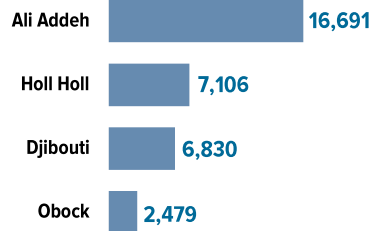

33,106

REFUGEES AND
ASYLUM-SEEKERS

POPULATION BY REGION OF ASYLUM

POPULATION BY COUNTRY OF ORIGIN

AGE AND GENDER COMPOSITION

The boundaries and names shown and the designations used on this map do not imply official endorsement or acceptance by the United Nations.