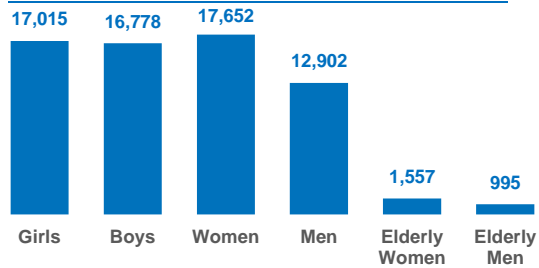

REGISTERED REFUGEES DEMOGRAPHICS