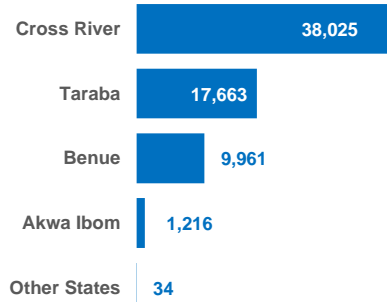

BREAKDOWN BY STATE