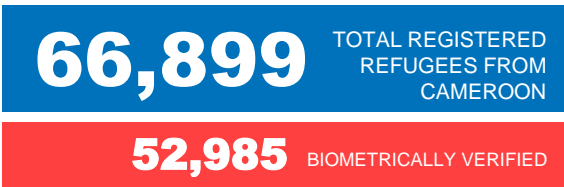

Cameroonian refugees are predominantly from North-West and South-West regions of Cameroon affected by the crisis between the government and activists calling for independence of the Anglophone region. The arrival of Cameroonian refugees in Nigeria has since presented a new dimension to the already complex humanitarian situation in Nigeria.