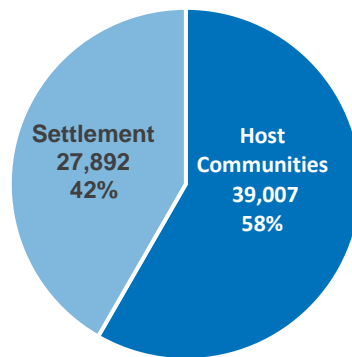

Cameroonian refugees are predominantly from North-West and South-West regions of Cameroon affected by the crisis between the government and activists calling for independence of the Anglophone region. The arrival of Cameroonian refugees in Nigeria has since presented a new dimension to the already complex humanitarian situation in Nigeria.

REGISTERED REFUGEES DEMOGRAPHICS

BREAKDOWN BY STATE

SETTLEMENT/HOST COMMUNITIES

BREAKDOWN BY SETTLEMENT

The boundaries and names shown and the designations used on this map do not imply official endorsement or acceptance by the United Nations.