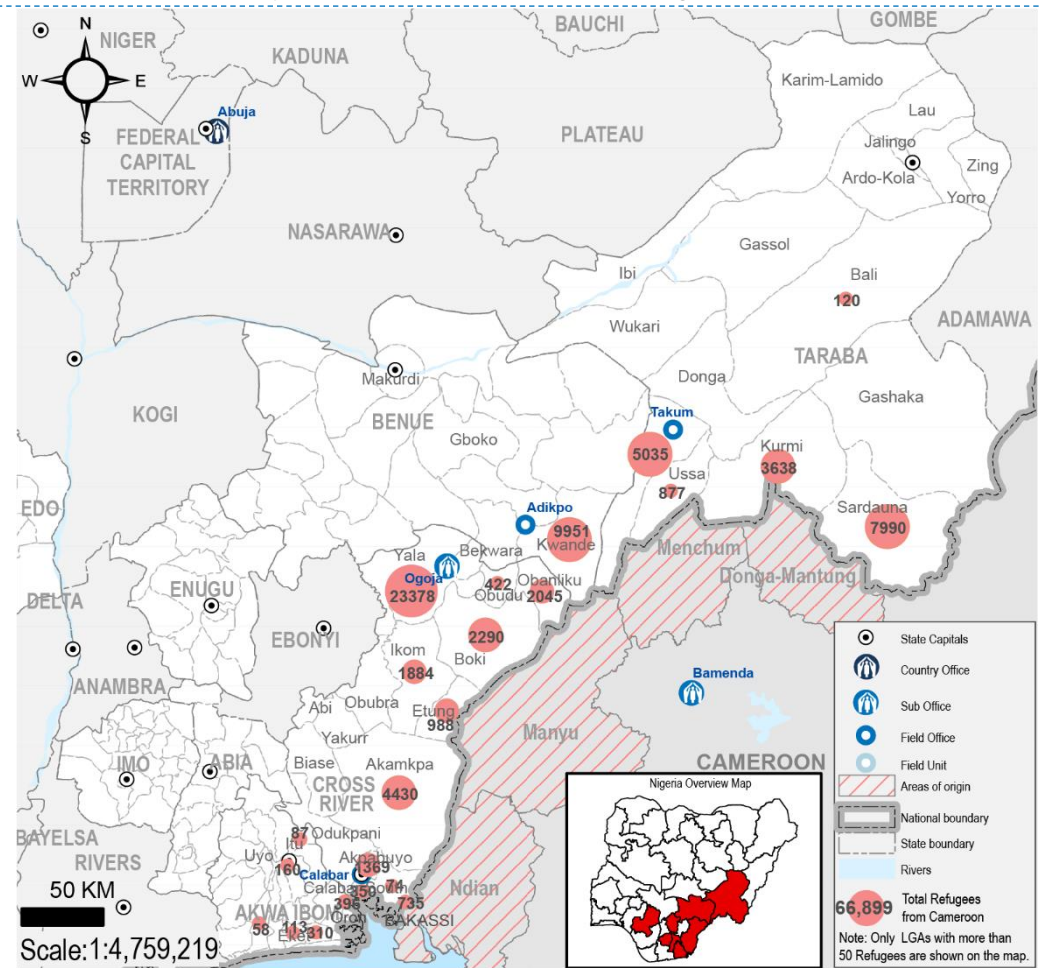

Cameroonian refugees are predominantly from North-West and South-West regions of Cameroon affected by the crisis between the government and activists calling for independence of the Anglophone region. The arrival of Cameroonian refugees in Nigeria has since presented a new dimension to the already complex humanitarian situation in Nigeria.

REGISTERED REFUGEES DEMOGRAPHICS

BREAKDOWN BY STATE

SETTLEMENT/HOST COMMUNITIES

BREAKDOWN BY SETTLEMENT

The boundaries and names shown and the designations used on this map do not imply official endorsement or acceptance by the United Nations.