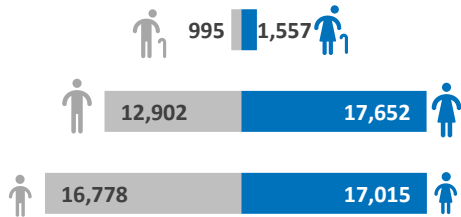

REGISTERED REFUGEES DEMOGRAPHICS