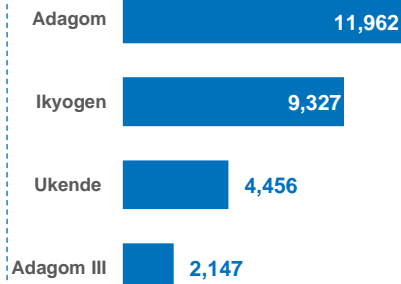

Cameroonian refugees are predominantly from North-West and South-West regions of Cameroon affected by the crisis between the government and activists calling for independence of the Anglophone region. The arrival of Cameroonian refugees in Nigeria has since presented a new dimension to the already complex humanitarian situation in Nigeria.

REGISTERED REFUGEES DEMOGRAPHICS

BREAKDOWN BY STATE

SETTLEMENT/HOST COMMUNITIES

BREAKDOWN BY SETTLEMENT

The boundaries and names shown and the designations used on this map do not imply official endorsement or acceptance by the United Nations.