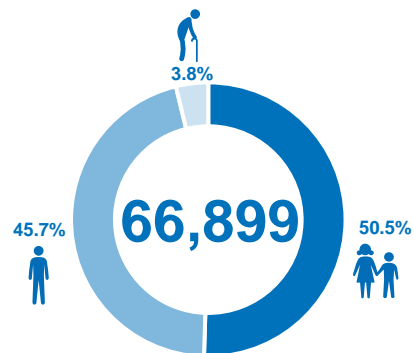

REGISTERED REFUGEES DEMOGRAPHICS