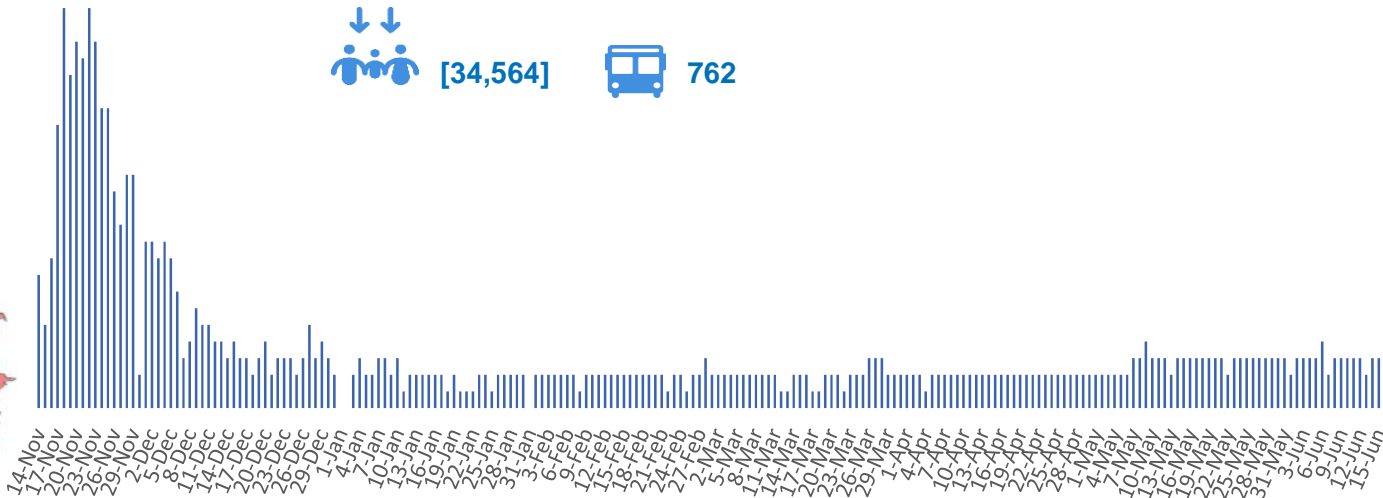

34,168 People displaced during the 2020 conflict and remaining in a refugee-like situation in Armenia as of 31 May 2021

World Vision (UNHCR partner) departure monitoring of buses provided by the Mayor's Office in Yerevan

Figures reported to UNHCR by Community Representatives: [36,522]

Maps and Infographics in this document do not imply the expression of any opinion on the part of UNHCR concerning the legal status of any country, territory, city or area, of its authorities, or the delimitation of frontiers or boundaries. All statistics are provisional and subject to change. | Contact: alasad@unhcr.org or ghevondy@unhcr.org | sources: UNHCR, MoTAI (MS) | *World Vision is monitoring departures of spontaneous returns organized by the Mayor's Office of Yerevan by bus from Yerevan to return areas, the figure is based on direct observation from World Vision protection teams. | From Russian Peacekeeping Forces 13 observation posts 52,700 returnees were reported; Last report was on the 20-02-2021 at the official website of Ministry of Defence of Russian Federation, available at: http://mil.ru/russian_peacekeeping_forces/bulletins/more.htm?id=12345973@egNews. UNHCR does not have access to areas of return and can not verify the sustainability of return.