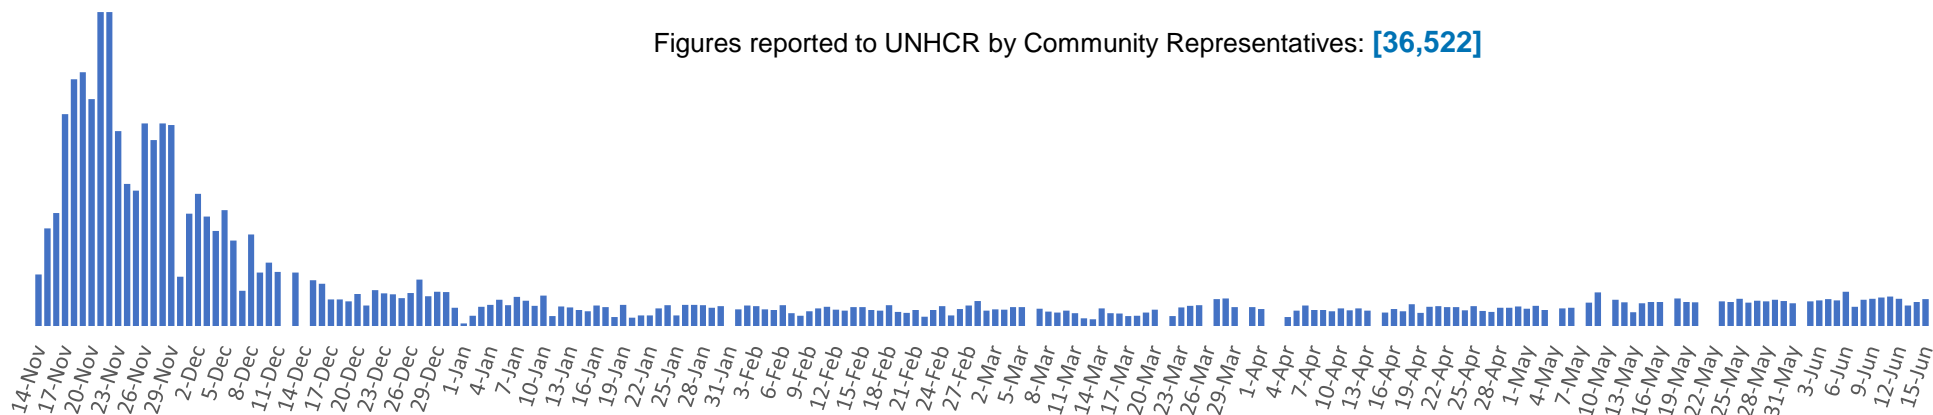

34,168 People displaced during the 2020 conflict and remaining in a refugee-like situation in Armenia as of 31 May 2021

World Vision (UNHCR partner) departure monitoring of buses provided by the Mayor's Office in Yerevan

Figures reported to UNHCR by Community Representatives: [36,522]

Maps and Infographics in this document do not imply the expression of any opinion on the part of UNHCR concerning the legal status of any country, territory, city or area, of its authorities, or the delimitation of frontiers or boundaries. All statistics are provisional and subject to change. | Contact: alasad@unhcr.org or ghevondy@unhcr.org | sources: UNHCR, MoTAI (MS) | *World Vision is monitoring departures of spontaneous returns organized by the Mayor's Office of Yerevan by bus from Yerevan to return areas, the figure is based on direct observation from World Vision protection teams. | From Russian Peacekeeping Forces 13 observation posts 52,700 returnees were reported; Last report was on the 20-02-2021 at the official website of Ministry of Defence of Russian Federation, available at: http://mil.ru/russian_peacekeeping_forces/bulletins/more.htm?id=12345973@egNews. UNHCR does not have access to areas of return and can not verify the sustainability of return.