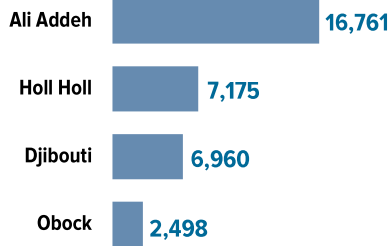

33,394

REFUGEES AND
ASYLUM-SEEKERS

POPULATION BY REGION OF ASYLUM

POPULATION BY COUNTRY OF ORIGIN

AGE AND GENDER COMPOSITION