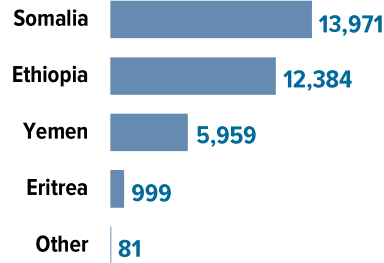

33,394

REFUGEES AND
ASYLUM-SEEKERS

POPULATION BY REGION OF ASYLUM

POPULATION BY COUNTRY OF ORIGIN

AGE AND GENDER COMPOSITION