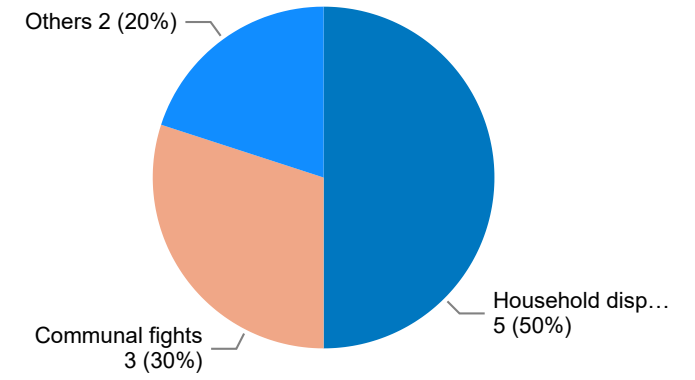

Year of incident

- 2017
- 2018
- 2019
- 2020
- 2021

Source of Report

Incident Category

GBV Incidents

10
Injured Refugees

Child protection incidents

MHPSS incidents

7
Casualty Refugees

Crime incidents

Environment incident Civilian Character Road safety Disputes

Storm 8 (100%)

Weapons 2 (100%)

Accident 1 (100%)

Trend of incidences from January 2021 to June 2021