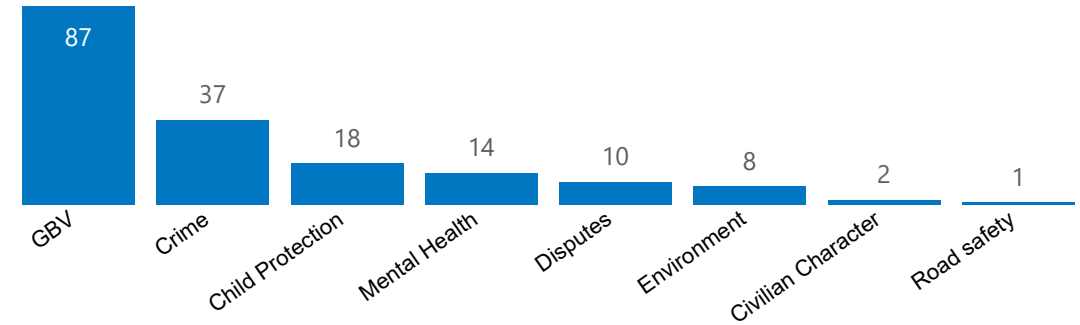

Year of incident

- 2017
- 2018
- 2019
- 2020
- 2021

Source of Report

Incident Category

GBV Incidents

10
Injured Refugees

Child protection incidents

MHPSS incidents

7
Casualty Refugees

Crime incidents

Environment incident Civilian Character Road safety Disputes

Storm 8 (100%)

Weapons 2 (100%)

Accident 1 (100%)

Trend of incidences from January 2021 to June 2021