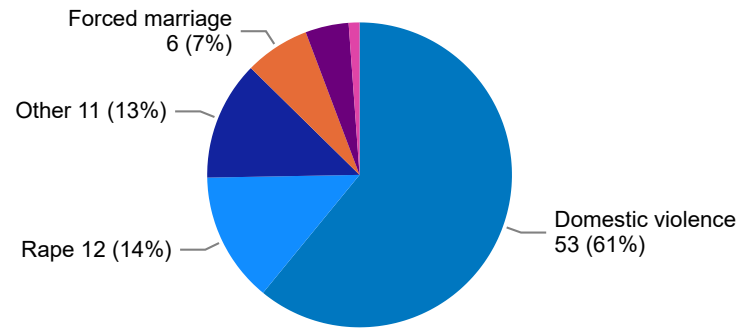

Year of incident

- 2017
- 2018
- 2019
- 2020
- 2021

Source of Report

Incident Category

GBV Incidents

10
Injured Refugees

Child protection incidents

MHPSS incidents

7
Casualty Refugees

Crime incidents

Environment incident Civilian Character Road safety Disputes

Storm 8 (100%)

Weapons 2 (100%)

Accident 1 (100%)

Trend of incidences from January 2021 to June 2021