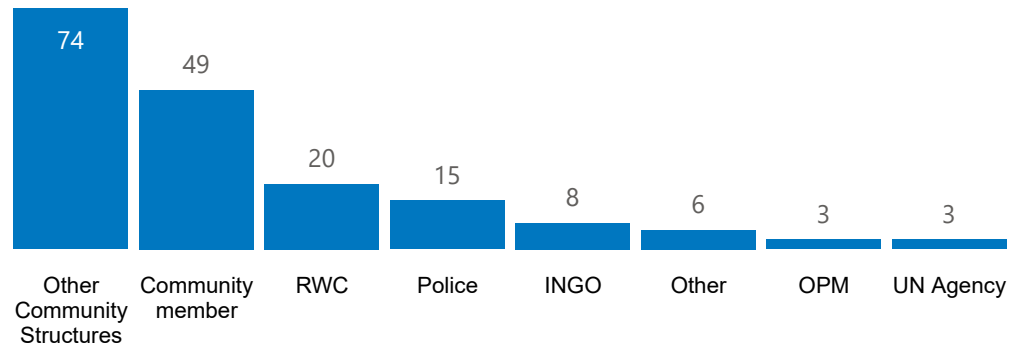

Year of incident

- 2017
- 2018
- 2019
- 2020
- 2021

Source of Report

Incident Category

GBV Incidents

10
Injured Refugees

Child protection incidents

MHPSS incidents

7
Casualty Refugees

Crime incidents

Environment incident Civilian Character Road safety Disputes

Storm 8 (100%)

Weapons 2 (100%)

Accident 1 (100%)

Trend of incidences from January 2021 to June 2021