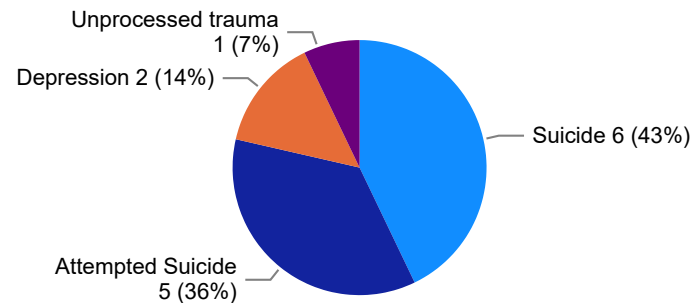

Year of incident

- 2017
- 2018
- 2019
- 2020
- 2021

Source of Report

Incident Category

GBV Incidents

10
Injured Refugees

Child protection incidents

MHPSS incidents

7
Casualty Refugees

Crime incidents

Environment incident Civilian Character Road safety Disputes

Storm 8 (100%)

Weapons 2 (100%)

Accident 1 (100%)

Trend of incidences from January 2021 to June 2021