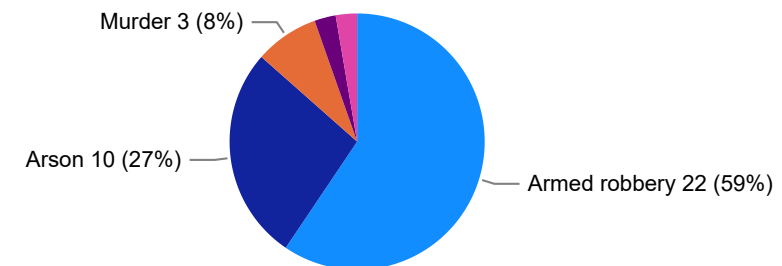

Year of incident

- 2017
- 2018
- 2019
- 2020
- 2021

Source of Report

Incident Category

GBV Incidents

10
Injured Refugees

Child protection incidents

MHPSS incidents

7
Casualty Refugees

Crime incidents

Environment incident Civilian Character Road safety Disputes

Storm 8 (100%)

Weapons 2 (100%)

Accident 1 (100%)

Trend of incidences from January 2021 to June 2021