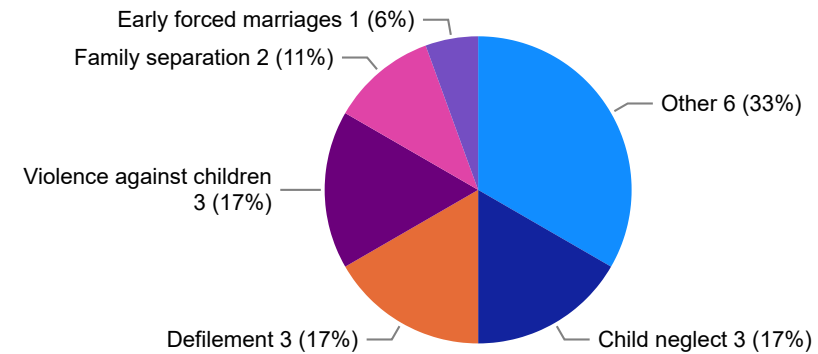

Year of incident

- 2017
- 2018
- 2019
- 2020
- 2021

Source of Report

Incident Category

GBV Incidents

10
Injured Refugees

Child protection incidents

MHPSS incidents

7
Casualty Refugees

Crime incidents

Environment incident Civilian Character Road safety Disputes

Storm 8 (100%)

Weapons 2 (100%)

Accident 1 (100%)

Trend of incidences from January 2021 to June 2021