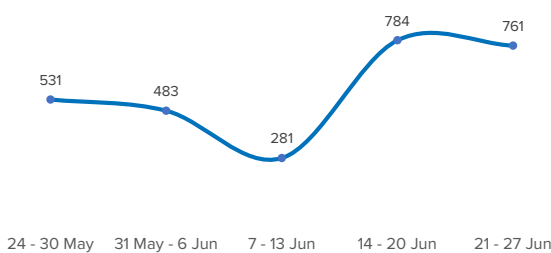

SPAIN Weekly snapshot - Week 25 (21 - 27 Jun 2021)

The charts below are based on figures from the Ministry of Interior and UNHCR estimates. All figures are provisional and subject to change

Refugees & migrants: sea and land arrivals in week 25¹

The boundaries and names shown and the designations used on this map do not imply official endorsement or acceptance by the United Nations

Total Sea and Land

Sea

Land (Ceuta & Melilla)

Sea and land arrivals during the last five weeks¹

Arrivals per month²

Most common nationalities, Jan - Sep 2020²

Demographic breakdown, Jan - Sep 2020²