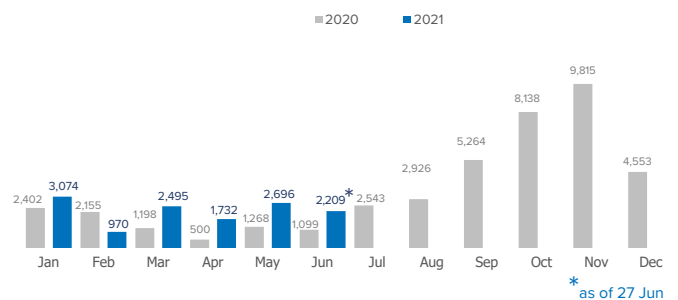

SPAIN Weekly snapshot - Week 25 (21 - 27 Jun 2021)

The charts below are based on figures from the Ministry of Interior and UNHCR estimates. All figures are provisional and subject to change

Refugees & migrants: sea and land arrivals in week 25¹

The boundaries and names shown and the designations used on this map do not imply official endorsement or acceptance by the United Nations

Total Sea and Land

Sea

Land (Ceuta & Melilla)

Sea and land arrivals during the last five weeks¹

Arrivals per month²

Most common nationalities, Jan - Sep 2020²

Demographic breakdown, Jan - Sep 2020²