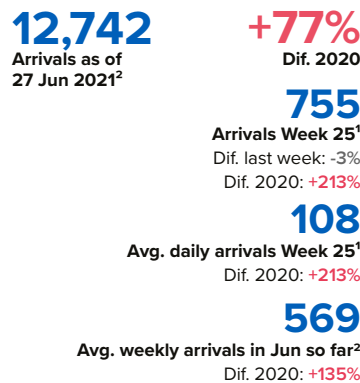

SPAIN Weekly snapshot - Week 25 (21 - 27 Jun 2021)

The charts below are based on figures from the Ministry of Interior and UNHCR estimates. All figures are provisional and subject to change

Refugees & migrants: sea and land arrivals in week 25¹

The boundaries and names shown and the designations used on this map do not imply official endorsement or acceptance by the United Nations

Total Sea and Land

Sea

Land (Ceuta & Melilla)

Sea and land arrivals during the last five weeks¹