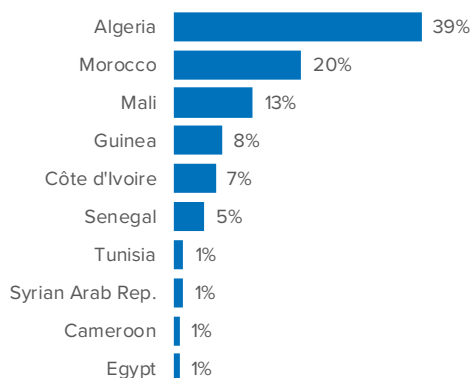

SPAIN Weekly snapshot - Week 25 (21 - 27 Jun 2021)

The charts below are based on figures from the Ministry of Interior and UNHCR estimates. All figures are provisional and subject to change

Refugees & migrants: sea and land arrivals in week 25¹

The boundaries and names shown and the designations used on this map do not imply official endorsement or acceptance by the United Nations

Total Sea and Land

Sea

Land (Ceuta & Melilla)

Sea and land arrivals during the last five weeks¹

Arrivals per month²

Most common nationalities, Jan - Sep 2020²

Demographic breakdown, Jan - Sep 2020²