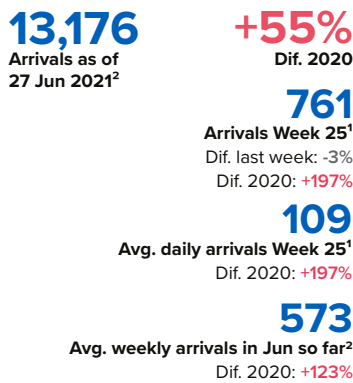

SPAIN Weekly snapshot - Week 25 (21 - 27 Jun 2021)

The charts below are based on figures from the Ministry of Interior and UNHCR estimates. All figures are provisional and subject to change

Refugees & migrants: sea and land arrivals in week 25¹

The boundaries and names shown and the designations used on this map do not imply official endorsement or acceptance by the United Nations

Total Sea and Land

Sea

Land (Ceuta & Melilla)

Sea and land arrivals during the last five weeks¹

Arrivals per month²

Most common nationalities, Jan - Sep 2020²

Demographic breakdown, Jan - Sep 2020²