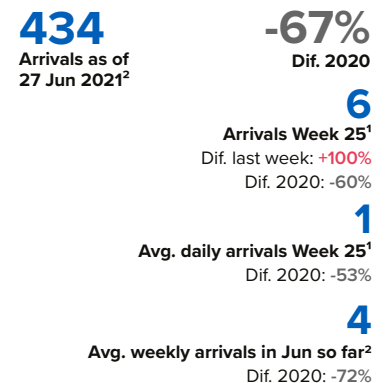

SPAIN Weekly snapshot - Week 25 (21 - 27 Jun 2021)

The charts below are based on figures from the Ministry of Interior and UNHCR estimates. All figures are provisional and subject to change

Refugees & migrants: sea and land arrivals in week 25¹

The boundaries and names shown and the designations used on this map do not imply official endorsement or acceptance by the United Nations

Total Sea and Land

Sea

Land (Ceuta & Melilla)

Sea and land arrivals during the last five weeks¹

Arrivals per month²

Most common nationalities, Jan - Sep 2020²

Demographic breakdown, Jan - Sep 2020²