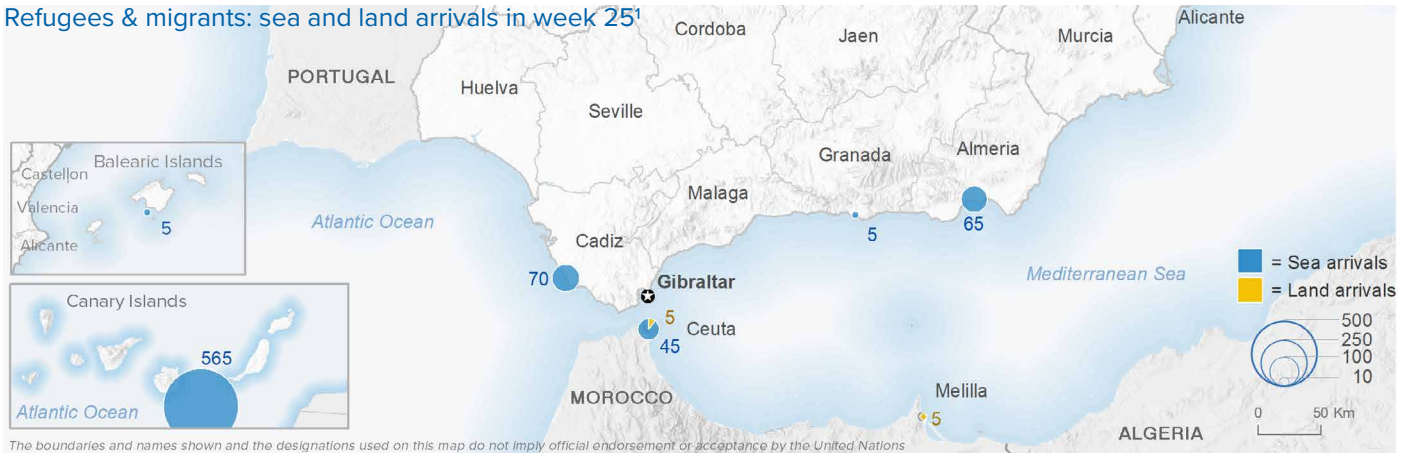

SPAIN Weekly snapshot - Week 25 (21 - 27 Jun 2021)

The charts below are based on figures from the Ministry of Interior and UNHCR estimates. All figures are provisional and subject to change

Refugees & migrants: sea and land arrivals in week 25¹

The boundaries and names shown and the designations used on this map do not imply official endorsement or acceptance by the United Nations

Total Sea and Land

Sea

Land (Ceuta & Melilla)

Sea and land arrivals during the last five weeks¹