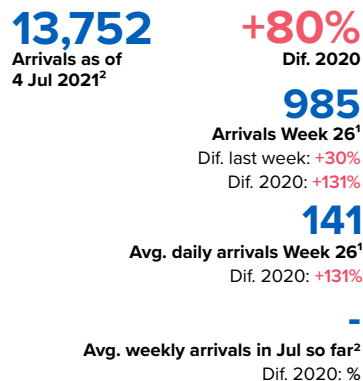

SPAIN Weekly snapshot - Week 26 (28 Jun - 4 Jul 2021)

The charts below are based on figures from the Ministry of Interior and UNHCR estimates. All figures are provisional and subject to change

Refugees & migrants: sea and land arrivals in week 26¹

The boundaries and names shown and the designations used on this map do not imply official endorsement or acceptance by the United Nations

Total Sea and Land

Sea

Land (Ceuta & Melilla)

Sea and land arrivals during the last five weeks¹

Arrivals per month²

Most common nationalities, Jan - Sep 2020²

Demographic breakdown, Jan - Sep 2020²