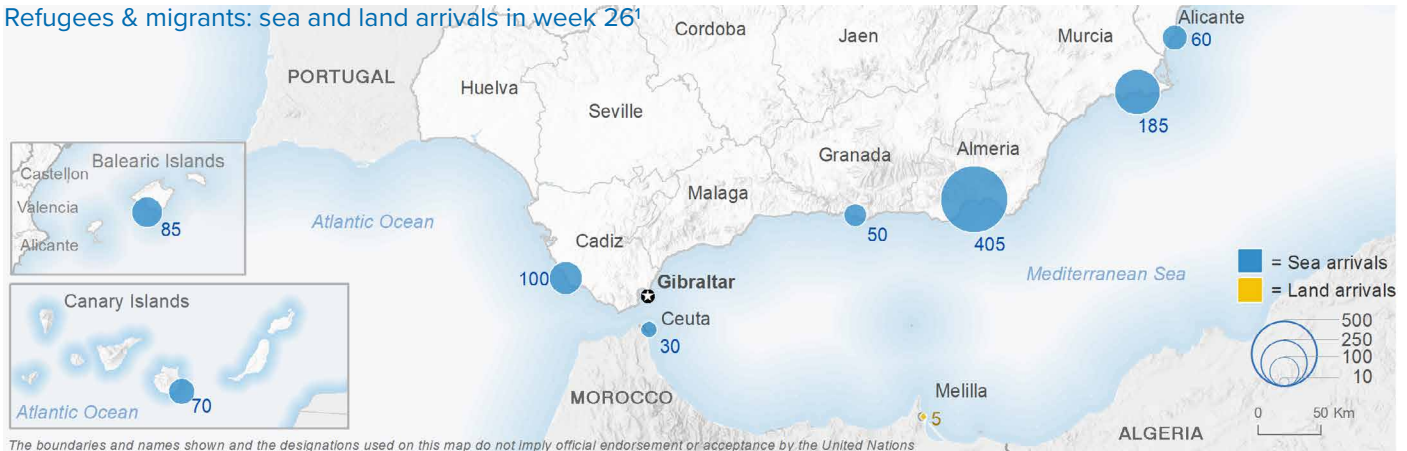

# SPAIN Weekly snapshot - Week 26 (28 Jun - 4 Jul 2021)

The charts below are based on figures from the Ministry of Interior and UNHCR estimates. All figures are provisional and subject to change

## Refugees & migrants: sea and land arrivals in week 26<sup>1</sup>

The boundaries and names shown and the designations used on this map do not imply official endorsement or acceptance by the United Nations

### Total Sea and Land

## Sea and land arrivals during the last five weeks<sup>1</sup>