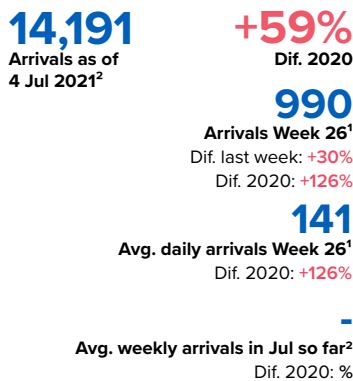

Total Sea and Land