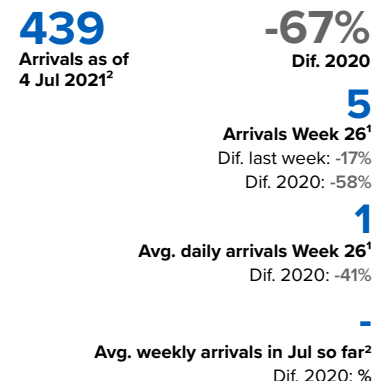

Land (Ceuta & Melilla)