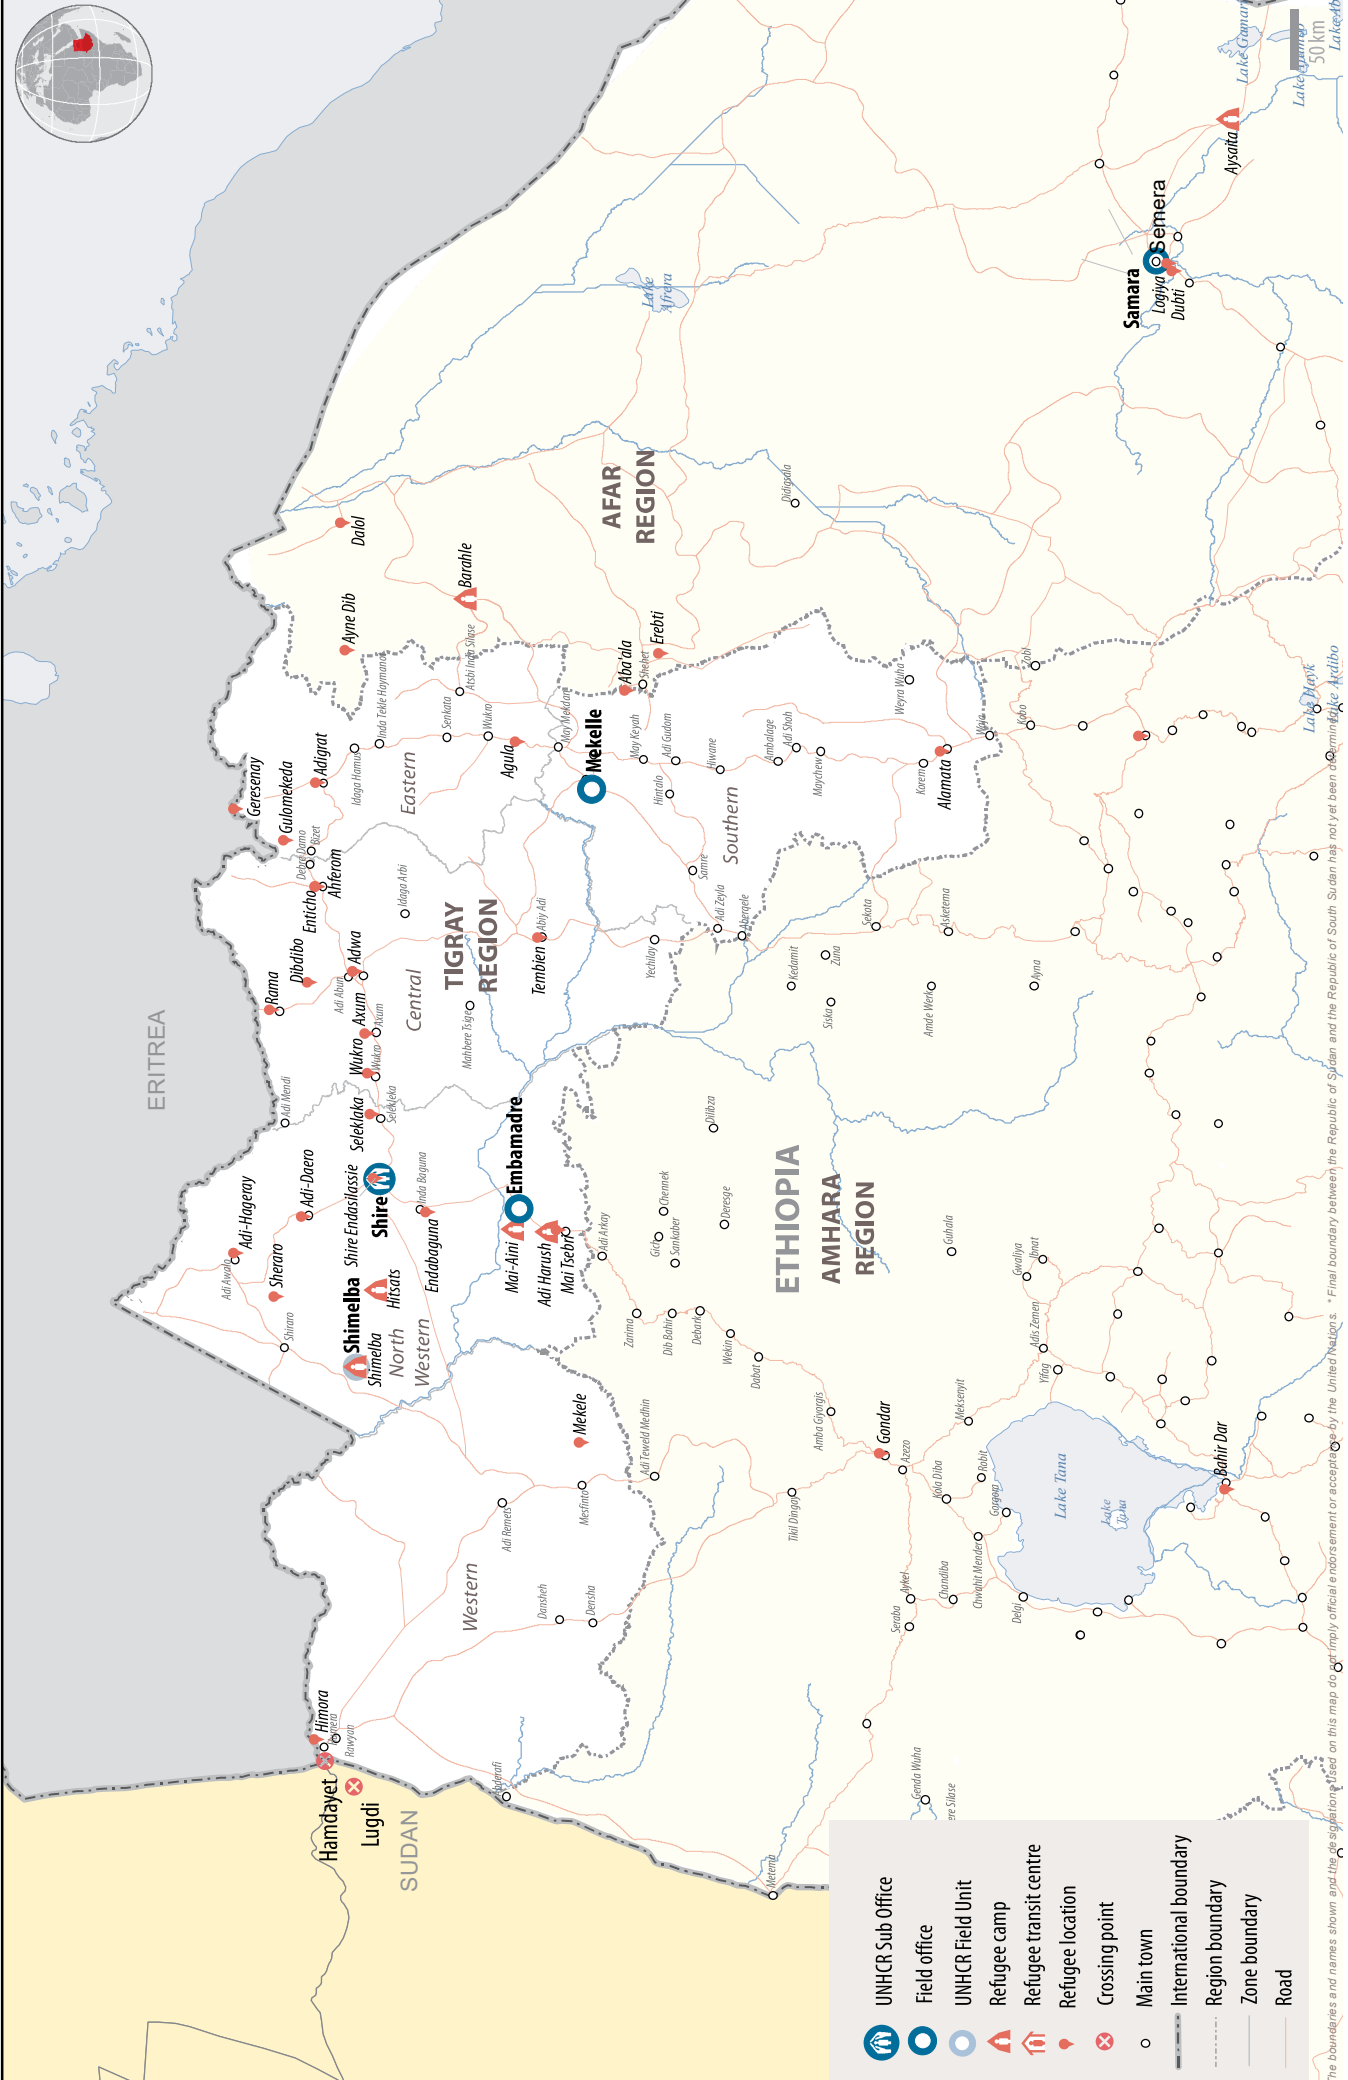

Ethiopia Operation: Tigray Presence

as of November 2020

	UNHCR Sub Office
	Field office
	UNHCR Field Unit
	Refugee camp
	Refugee transit centre
	Refugee location
	Crossing point
	Main town
	International boundary
	Region boundary
	Zone boundary
	Road

The boundaries and names shown and their use on this map do not imply official endorsement or acceptance by the United Nations. * Final boundary between the Republic of Sudan and the Republic of South Sudan has not yet been determined.
 Printing date: 24 Nov 2020 Sources: UNHCR, CSA/Ethiopia, UNCS Author: UNHCR Regional Bureau, Nairobi Feedback: kenngis@unhcr.org Filename: ETH_Tigray Presence_201031v3